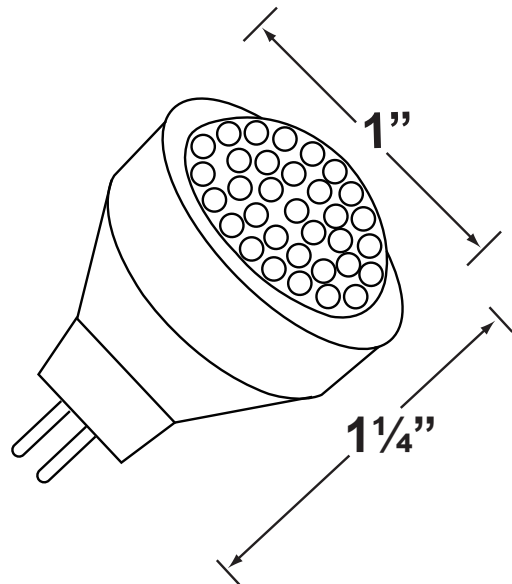

• Corona Lighting reserves the right to make any change and/or improvement to the design and construction of these Lamps without further notification.