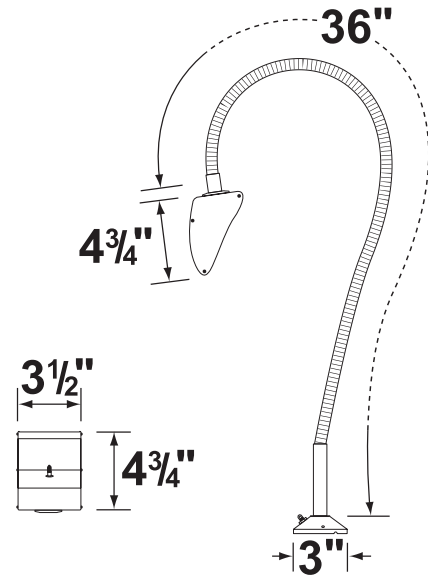

SPECIFICATION SHEET

PRODUCT # : CL-801-D-BK

•Flexible BBQ- Deck Light

•Aluminum & Steel

Fixture Specifications:

Head: Diecast aluminum, wedge shaped head.
Arm: Flexible steel black polyolefin shrink wrap arm, in 12", 24", and 36" lengths.
Finish: Polyester UV powder coated, in **BK**- Black
Lens: Clear, tempered and heat resistant glass.
Socket: Top grade, bi-pin socket
Lamp: 12V T3, 35W max.
Available in LED (2W & 2.5W) or without lamp.
See the Lamp Guide below for more information.
Mounting: 3" round aluminum base canopy with on/off push button covered by rubber boot.

Wiring: Fixture is prewired with a 3ft direct burial cable. Wire connector sold separately. Universal connector (**CX-839**) and silicone filled wire nut (**CX-854**) are available from Corona Lighting.
Electrical Notes: A remote 12V transformer is required. Options are available from Corona Lighting. Voltage range for LED lamps are 8V-21V. Some assembly needed. Proper grease/lubricant is suggested on threaded parts during installation.
Warranty: One (1) year warranty on fixture against manufacturer's defects.

CL-801-D-BK-24 Shown

2W and 2.5W

AVAILABLE LED LAMPS (Corona LED lamps have a five (5) year limited warranty against manufacturer's defects)

LAMP NUMBER	WATTS	BEAM		COLOR & TEMP.	RATED HOURS	HALOGEN EQUIVALENT
		SPREAD	LUMEN			
L-EDT3-2W	2	360°	200	2700K	25,000	20 Watt
L-EDT3-2.5W	2.5	180°	240	2700K	25,000	35 Watt
L-EDT3-2W-3K	2	360°	210	3000K	25,000	20 Watt
L-EDT3-2.5W-3K	2.5	180°	250	3000K	25,000	35 Watt
L-EDT3-AM*	2	360°	170	2000K	25,000	20 Watt

• If you are ordering LED lamps you should follow the format below:

• **CL** - **product #** - **Length** - **lamp** - **wattage**
CL - 801-D-BK - 24 - L-EDT3 - 2W-3K

Example: CL-801-D-BK-24-L-EDT3-2W-3K