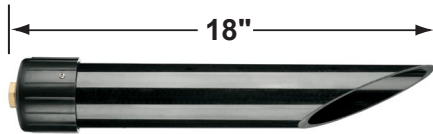

PRODUCT # : CL-735B-AB

•Path Lights

•Cast Brass

Mounting Pedestals

- CX-601-BK 1" PVC Mounting Pedestal, 1/2" NPT, **Black**
- CX-601-VG 1" PVC Mounting Pedestal, 1/2" NPT, **Verde Green**
- CX-603-BK 3" PVC Mounting Pedestal, 1/2" NPT Female Brass Hub on top, **Black**
- CX-603-VG 3" PVC Mounting Pedestal, 1/2" NPT Female Brass Hub on top, **Verde Green**

CX-603-BK

- CX-604-BK 1" PVC Adjustable Mounting Pedestal, 1/2" NPT, **Black**
- CX-621-BK 1" PVC Cap, 1/2" NPT, **Black**
- CX-621-VG 1" PVC Cap, 1/2" NPT, **Verde Green**
- CX-622-BK 2" PVC Cap, 1/2" NPT, **Black**
- CX-622-VG 2" PVC Cap, 1/2" NPT, **Verde Green**
- CX-624-BK 3" PVC Cap, 1/2" NPT Female Brass Hub, **Black**
- CX-624-VG 3" PVC Cap, 1/2" NPT Female Brass Hub, **Verde Green**

Mounting Canopies

- CX-705B-AB Brass Flat Canopy, 1/2 NPT, **Antique Bronze**
- CX-709B-AB Brass Raised Canopy, 1/2 NPT, **Antique Bronze**
- CX-718B-AB 5" Brass Canopy, 3-Hole 1/2 NPT, **Antique Bronze**