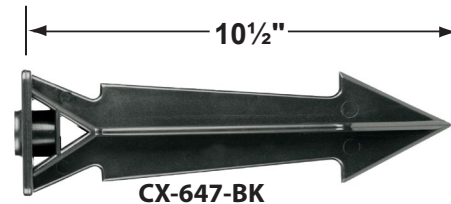

CX-647-BK

- CX-646-BK 8" ABS Spike, 1/2" NPT, **Black**
- CX-646-BR 8" ABS Spike, 1/2" NPT, **Natural Brass**
- CX-646-SS 8" ABS Spike, 1/2" NPT, **Stainless Steel**
- CX-647-BK 10.5" Heavy Duty ABS Spike, 1/2" NPT, **Black**

Mounting Risers

- CX-682B-AB 6" Brass Riser, 1/2 NPT Male/Female, **Antique Bronze**
- CX-683B-AB 12" Brass Riser, 1/2 NPT Male/Female, **Antique Bronze**
- CX-684B-AB 18" Brass Riser, 1/2 NPT Male/Female, **Antique Bronze**
- CX-685B-AB 24" Brass Riser, 1/2 NPT Male/Female, **Antique Bronze**