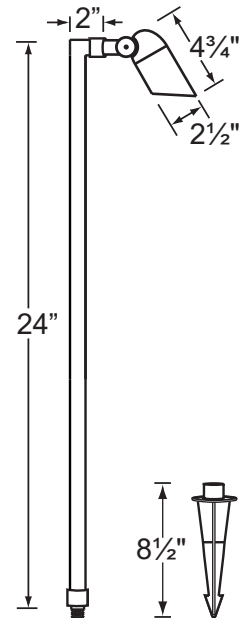

AVAILABLE LED LAMPS (Corona LED lamps have a five (5) year limited warranty against manufacturer's defects)

LAMP NUMBER	WATTS	BEAM		COLOR & TEMP.	RATED HOURS	HALOGEN EQUIVALENT
		SPREAD	LUMEN			
L-ED16-3W-SP	3.5	15° Spot	270	2700K	50,000	25 Watt
L-ED16-3W-FL	3.5	45° Flood	270	2700K	50,000	25 Watt
L-ED16-3W-WF	3.5	60° Wide Flood	270	2700K	50,000	25 Watt
L-ED16-5W-SP	5	15° Spot	350	2700K	50,000	40 Watt
L-ED16-5W-FL	5	45° Flood	350	2700K	50,000	40 Watt
L-ED16-5W-WF	5	60° Wide Flood	350	2700K	50,000	40 Watt
L-ED16-COB5W-SP	5	15° Spot	450	2700K	50,000	50 Watt
L-ED16-COB5W-FL	5	38° Flood	450	2700K	50,000	50 Watt
L-ED16-COB5W-WF	5	60° Wide Flood	450	2700K	50,000	50 Watt
L-ED16-COB5W-SP3K	5	15° Spot	470	3000K	50,000	50 Watt
L-ED16-COB5W-FL3K	5	38° Flood	470	3000K	50,000	50 Watt
L-ED16-COB5W-WF3K	5	60° Wide Flood	470	3000K	50,000	50 Watt

■ Single color MR-16 LED available in AMBER, BLUE, GREEN, PURPLE, RED and VIOLET

JOB INFORMATION

TYPE: _____ DATE: _____

JOB NAME & ADDRESS: _____

PRODUCT #: _____

TOTAL QUANTITY: _____

LAMP TYPE & WATTAGE: _____

TRANSFORMER: _____

CONTRACTOR: _____

SPECIFIER: _____

• When ordering LED lamp with a fixture your part number should follow the format below:

• **CL** - **product #** - **Length** - **lamp** - **wattage** - **lamp angle**

CL - 735B-AB - [xx] - L-ED16 - 5W - FL

Example: CL-735B-AB-18-L-ED16-5W-FL

• Corona Lighting reserves the right to make any change and/or improvement to the design and construction of this fixture without further notification.