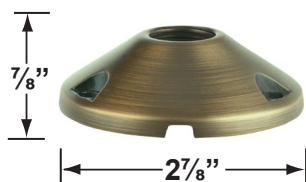

CX-705B-AB