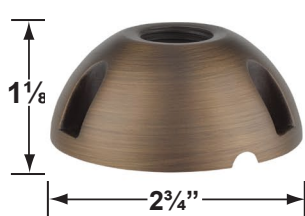

CX-709B-AB