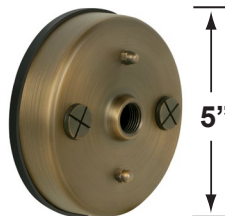

CX-718B-AB