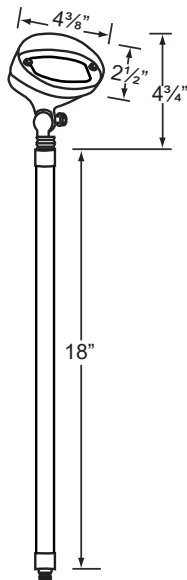

SPECIFICATION SHEET

PRODUCT # : CL-733B-AB

•Path Lights

•Cast Brass

Fixture Specifications:

Housing & Shroud: Corrosion resistant Cast Brass.
Stem: Solid brass pipe with 1/2" NPT on bottom.
Finish: **AB- Antique Bronze.** Natural toning process. AB finish will vary due to artistic process. Also available in **GM- Gun Metal**
Lens: Frosted and heat resistant tempered flat glass, supplied with extra clear and linear glass lenses.
Socket: Top grade fixed ceramic bi-pin socket.
Lamp: 12V T3, 35W max. Available in LED (2W & 2.5W) or without lamp. See the Lamp Guide below for more information.
Gasket: Silicone gasket for water tight sealing.

Knuckle: Adjustable cast brass knuckle with thumb screw.
Wiring: Fixture is prewired with a 3ft, 18-2 direct burial cord. Wire connector available separately. Universal connector (**CX-839**) and silicone filled wire nut (**CX-854**) are available from Corona Lighting.
Mounting Spike: Standard injection molded spike with 1/2" NPT threaded female hub.
Electrical Notes: A remote 12V transformer is required. Options are available from Corona Lighting. Voltage range for LED lamps are 8V-21V. Some assembly needed. Proper grease/lubricant is suggested on threaded parts during installation.
Warranty: Limited lifetime warranty on fixture housing and stem against manufacturer's defects.

CL-733B-AB
18" Standard stem shown

2W and 2.5W

CL-733B-AB-12
12" Stem shown

Stem option

AVAILABLE LED LAMPS (Corona LED lamps have a five (5) year limited warranty against manufacturer's defects)

LAMP NUMBER	WATTS	BEAM		COLOR & TEMP.	RATED HOURS	HALOGEN EQUIVALENT
		SPREAD	LUMEN			
L-EDT3-2W	2	360°	200	2700K	25,000	20 Watt
L-EDT3-2.5W	2.5	180°	240	2700K	25,000	35 Watt
L-EDT3-2W-3K	2	360°	210	3000K	25,000	20 Watt
L-EDT3-2.5W-3K	2.5	180°	250	3000K	25,000	35 Watt
L-EDT3-AM*	2	360°	170	2000K	25,000	20 Watt