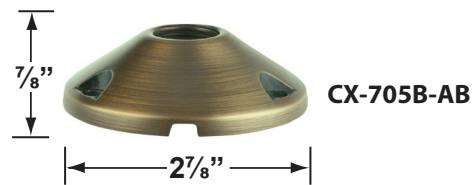

Mounting Risers

- CX-682B-AB 6" Brass Riser, ½" NPT Male/Female, **Antique Bronze**
- CX-683B-AB 12" Brass Riser, ½" NPT Male/Female, **Antique Bronze**
- CX-684B-AB 18" Brass Riser, ½" NPT Male/Female, **Antique Bronze**
- CX-685B-AB 24" Brass Riser, ½" NPT Male/Female, **Antique Bronze**