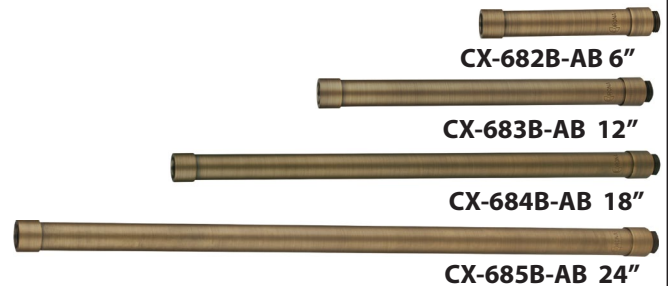

SPECIFICATION SHEET

PRODUCT # : CL-733B-AB

•Path Lights

•Cast Brass

Fixture Specifications:

Housing & Shroud: Corrosion resistant Cast Brass.
Stem: Solid brass pipe with 1/2" NPT on bottom.
Finish: **AB- Antique Bronze.** Natural toning process. AB finish will vary due to artistic process. Also available in **GM- Gun Metal**
Lens: Frosted and heat resistant tempered flat glass, supplied with extra clear and linear glass lenses.
Socket: Top grade fixed ceramic bi-pin socket.
Lamp: 12V T3, 35W max. Available in LED (2W & 2.5W) or without lamp. See the Lamp Guide below for more information.
Gasket: Silicone gasket for water tight sealing.

Mounting Canopies

- CX-705B-AB Brass Flat Canopy, ½" NPT, **Antique Bronze**
- CX-709B-AB Brass Raised Canopy, ½" NPT, **Antique Bronze**
- CX-718B-AB 5" Brass Canopy, 3-Hole ½" NPT, **Antique Bronze**

Ground Spikes

- CX-642-BK 8.5" ABS Spike, ½" NPT, **Black**
- CX-642-BZ 8.5" ABS Spike, ½" NPT, **Bronze**
- CX-643-BZ 8.5" ABS Spike, ½" NPT, **Bronze**

- CX-646-BK 8" ABS Spike, ½" NPT, **Black**
- CX-646-BR 8" ABS Spike, ½" NPT, **Natural Brass**
- CX-646-SS 8" ABS Spike, ½" NPT, **Stainless Steel**
- CX-647-BK 10.5" Heavy Duty ABS Spike, ½" NPT, **Black**

Cable Connectors

- CX-854 Direct Burial Silicone Filled Wire Nut, **Tan**
- CX-858 Speedy Cable Connector, Supply Cable up to 10-2, **Black**
- CX-839 Universal cable connector, Supply cable up to 8-2, one/Pack **Black**