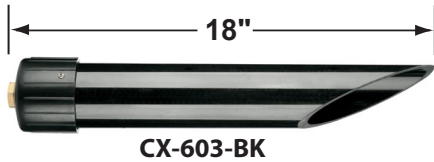

PRODUCT # : CL-733B-AB

•Path Lights

• Cast Brass

Mounting Pedestals

- CX-601-BK 1" PVC Mounting Pedestal, ½" NPT, **Black**
- CX-601-VG 1" PVC Mounting Pedestal, ½" NPT, **Verde Green**
- CX-603-BK 3" PVC Mounting Pedestal, ½" NPT Female Brass Hub on top, **Black**
- CX-603-VG 3" PVC Mounting Pedestal, ½" NPT Female Brass Hub on top, **Verde Green**