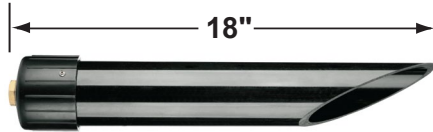

PRODUCT # : CL-732B-AB

•Path Lights

• Cast Brass

Mounting Pedestals

- CX-601-BK 1" PVC Mounting Pedestal, ½" NPT, **Black**
- CX-601-VG 1" PVC Mounting Pedestal, ½" NPT, **Verde Green**
- CX-603-BK 3" PVC Mounting Pedestal, ½" NPT Female Brass Hub on top, **Black**
- CX-603-VG 3" PVC Mounting Pedestal, ½" NPT Female Brass Hub on top, **Verde Green**