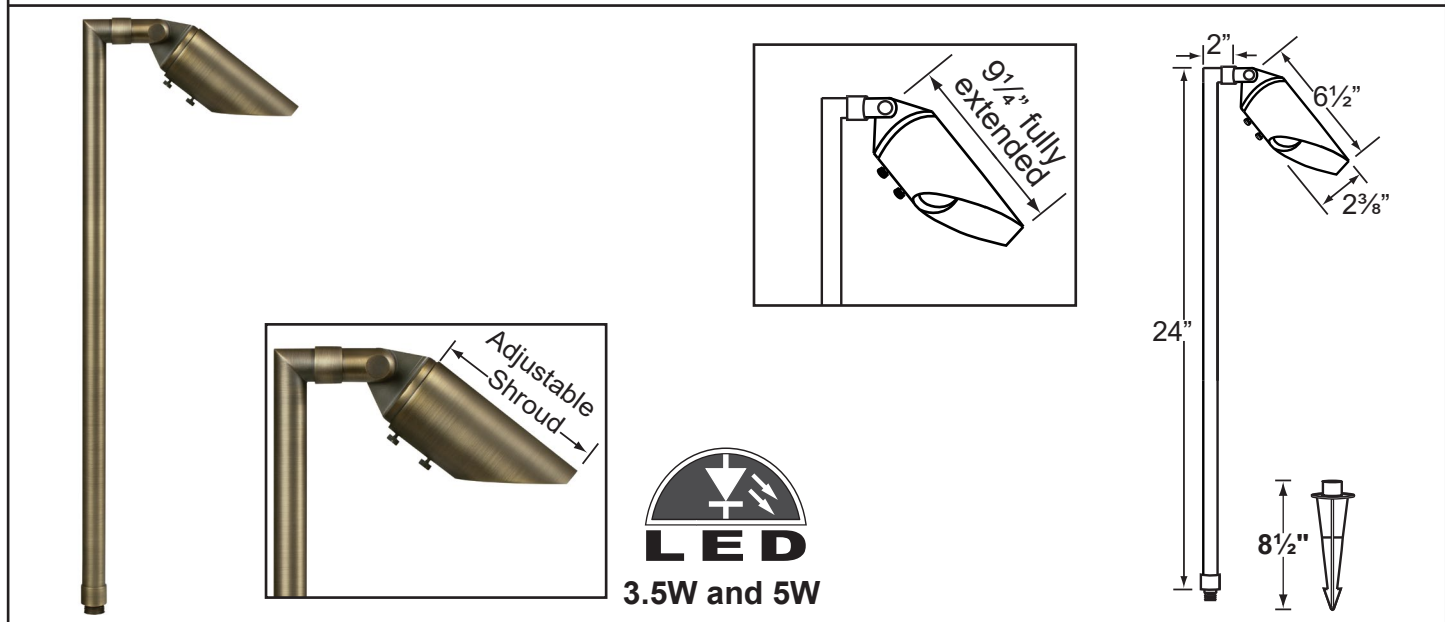

SPECIFICATION SHEET

PRODUCT # : CL-732B-AB

•Path Lights

•Cast Brass

Fixture Specifications:

- Housing & Shroud:** Corrosion Resistant Cast Brass. shroud is adjustable and extendable.
- Stem:** 24" solid brass pipe with 1/2 in NPT on bottom. 18" stem also available.
- Finish:** **AB- Antique Bronze.** Natural toning process. AB finish will vary due to artistic process. Also available in **GM- Gun Metal**
- Lens:** Clear and heat resistant tempered flat glass.
- Socket:** Top grade fixed ceramic bi-pin socket, with lamp retention clip to securely hold lamp in place.
- Lamp:** 12V, MR-16, 50W max. Available in LED (3.5W & 5W) or without lamp. See the Lamp Guide below for more information.
- Gasket:** Silicone gasket for water tight sealing.

- Knuckle:** Adjustable cast brass knuckle with thumb screw
- Wiring:** Fixture is prewired with a 3ft, 18-2 direct burial cord. Wire connector available separately. Universal connector (**CX-839**) and silicone filled wire nut (**CX-854**) are available from Corona Lighting.
- Mounting Spike:** Standard injection molded spike with 1/2" NPT threaded female hub.
- Electrical Notes:** A remote 12V transformer is required. Options are available from Corona Lighting. Voltage range for LED lamps are 9V-17V. Some assembly needed. Proper grease/lubricant is suggested on threaded parts during installation.
- Warranty:** Limited lifetime warranty on fixture housing and stem against manufacturer's defects.

■ Single color MR-16 LED available in AMBER, BLUE, GREEN, PURPLE, RED and VIOLET

• When ordering LED lamp with a fixture your part number should follow the format below:

• **CL** - product # - Length - lamp - wattage - lamp angle
CL - 732B-AB - 18 - L-ED16 - 5W - FL