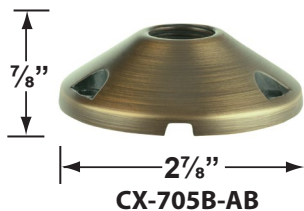

PRODUCT # : CL-732B-AB

•Path Lights

• Cast Brass

Mounting Pedestals

- CX-601-BK 1" PVC Mounting Pedestal, ½" NPT, **Black**
- CX-601-VG 1" PVC Mounting Pedestal, ½" NPT, **Verde Green**
- CX-603-BK 3" PVC Mounting Pedestal, ½" NPT Female Brass Hub on top, **Black**
- CX-603-VG 3" PVC Mounting Pedestal, ½" NPT Female Brass Hub on top, **Verde Green**

- CX-604-BK 1" PVC Adjustable Mounting Pedestal, ½" NPT, **Black**
- CX-621-BK 1" PVC Cap, ½" NPT, **Black**
- CX-621-VG 1" PVC Cap, ½" NPT, **Verde Green**
- CX-622-BK 2" PVC Cap, ½" NPT, **Black**
- CX-622-VG 2" PVC Cap, ½" NPT, **Verde Green**
- CX-624-BK 3" PVC Cap, ½" NPT Female Brass Hub, **Black**
- CX-624-VG 3" PVC Cap, ½" NPT Female Brass Hub, **Verde Green**

Ground Spikes

- CX-642-BK 8.5" ABS Spike, ½" NPT, **Black**
- CX-642-BZ 8.5" ABS Spike, ½" NPT, **Bronze**
- CX-643-BZ 8.5" ABS Spike, ½" NPT, **Bronze**

- CX-646-BK 8" ABS Spike, ½" NPT, **Black**
- CX-646-BR 8" ABS Spike, ½" NPT, **Natural Brass**
- CX-646-SS 8" ABS Spike, ½" NPT, **Stainless Steel**
- CX-647-BK 10.5" Heavy Duty ABS Spike, ½" NPT, **Black**

Mounting Risers

- CX-682B-AB 6" Brass Riser, ½" NPT Male/Female, **Antique Bronze**
- CX-683B-AB 12" Brass Riser, ½" NPT Male/Female, **Antique Bronze**
- CX-684B-AB 18" Brass Riser, ½" NPT Male/Female, **Antique Bronze**
- CX-685B-AB 24" Brass Riser, ½" NPT Male/Female, **Antique Bronze**

Mounting Canopies

- CX-705B-AB Brass Flat Canopy, ½" NPT, **Antique Bronze**
- CX-709B-AB Brass Raised Canopy, ½" NPT, **Antique Bronze**
- CX-718B-AB 5" Brass Canopy, 3-Hole ½" NPT, **Antique Bronze**