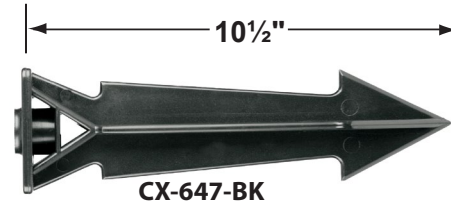

Ground Spikes

- CX-642-BK 8.5" ABS Spike, ½" NPT, **Black**
- CX-642-BZ 8.5" ABS Spike, ½" NPT, **Bronze**
- CX-643-BZ 8.5" ABS Spike, ½" NPT, **Bronze**

- CX-646-BK 8" ABS Spike, ½" NPT, **Black**
- CX-646-BR 8" ABS Spike, ½" NPT, **Natural Brass**
- CX-646-SS 8" ABS Spike, ½" NPT, **Stainless Steel**
- CX-647-BK 10.5" Heavy Duty ABS Spike, ½" NPT, **Black**

Mounting Risers

- CX-682B-AB 6" Brass Riser, ½" NPT Male/Female, **Antique Bronze**
- CX-683B-AB 12" Brass Riser, ½" NPT Male/Female, **Antique Bronze**
- CX-684B-AB 18" Brass Riser, ½" NPT Male/Female, **Antique Bronze**
- CX-685B-AB 24" Brass Riser, ½" NPT Male/Female, **Antique Bronze**

Mounting Canopies

- CX-705B-AB Brass Flat Canopy, ½" NPT, **Antique Bronze**
- CX-709B-AB Brass Raised Canopy, ½" NPT, **Antique Bronze**
- CX-718B-AB 5" Brass Canopy, 3-Hole ½" NPT, **Antique Bronze**