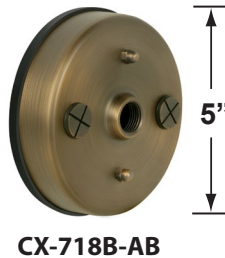

PRODUCT # : CL-732B-AB

•Path Lights

• Cast Brass

Mounting Pedestals

- CX-601-BK 1" PVC Mounting Pedestal, ½" NPT, **Black**
- CX-601-VG 1" PVC Mounting Pedestal, ½" NPT, **Verde Green**
- CX-603-BK 3" PVC Mounting Pedestal, ½" NPT Female Brass Hub on top, **Black**
- CX-603-VG 3" PVC Mounting Pedestal, ½" NPT Female Brass Hub on top, **Verde Green**

- CX-604-BK 1" PVC Adjustable Mounting Pedestal, ½" NPT, **Black**
- CX-621-BK 1" PVC Cap, ½" NPT, **Black**
- CX-621-VG 1" PVC Cap, ½" NPT, **Verde Green**
- CX-622-BK 2" PVC Cap, ½" NPT, **Black**
- CX-622-VG 2" PVC Cap, ½" NPT, **Verde Green**
- CX-624-BK 3" PVC Cap, ½" NPT Female Brass Hub, **Black**
- CX-624-VG 3" PVC Cap, ½" NPT Female Brass Hub, **Verde Green**

Ground Spikes

- CX-642-BK 8.5" ABS Spike, ½" NPT, **Black**
- CX-642-BZ 8.5" ABS Spike, ½" NPT, **Bronze**
- CX-643-BZ 8.5" ABS Spike, ½" NPT, **Bronze**

- CX-646-BK 8" ABS Spike, ½" NPT, **Black**
- CX-646-BR 8" ABS Spike, ½" NPT, **Natural Brass**
- CX-646-SS 8" ABS Spike, ½" NPT, **Stainless Steel**
- CX-647-BK 10.5" Heavy Duty ABS Spike, ½" NPT, **Black**

Mounting Risers

- CX-682B-AB 6" Brass Riser, ½" NPT Male/Female, **Antique Bronze**
- CX-683B-AB 12" Brass Riser, ½" NPT Male/Female, **Antique Bronze**
- CX-684B-AB 18" Brass Riser, ½" NPT Male/Female, **Antique Bronze**
- CX-685B-AB 24" Brass Riser, ½" NPT Male/Female, **Antique Bronze**

Mounting Canopies

- CX-705B-AB Brass Flat Canopy, ½" NPT, **Antique Bronze**
- CX-709B-AB Brass Raised Canopy, ½" NPT, **Antique Bronze**
- CX-718B-AB 5" Brass Canopy, 3-Hole ½" NPT, **Antique Bronze**