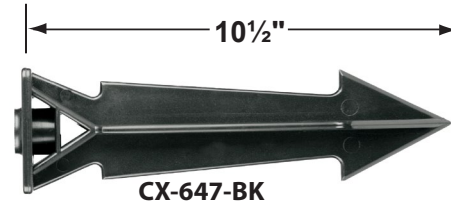

Ground Spikes

- CX-642-BK 8.5" ABS Spike, 1/2" NPT, **Black**
- CX-642-BZ 8.5" ABS Spike, 1/2" NPT, **Bronze**
- CX-643-BZ 8.5" ABS Spike, 1/2" NPT, **Bronze**

CX-647-BK

- CX-646-BK 8" ABS Spike, 1/2" NPT, **Black**
- CX-646-BR 8" ABS Spike, 1/2" NPT, **Natural Brass**
- CX-646-SS 8" ABS Spike, 1/2" NPT, **Stainless Steel**
- CX-647-BK 10.5" Heavy Duty ABS Spike, 1/2" NPT, **Black**

Mounting Risers

- CX-682B-GM 6" Brass Riser, 1/2" NPT Male/Female, **Gun Metal**
- CX-683B-GM 12" Brass Riser, 1/2" NPT Male/Female, **Gun Metal**
- CX-684B-GM 18" Brass Riser, 1/2" NPT Male/Female, **Gun Metal**
- CX-685B-GM 24" Brass Riser, 1/2" NPT Male/Female, **Gun Metal**