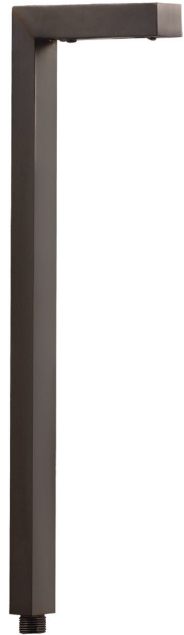

SPECIFICATION SHEET

PRODUCT # : CL-717B-GM

•Path Lights

•Solid Brass

Fixture Specifications:

Housing: Corrosion resistant Solid Brass "L" shaped design

Stem: Solid brass pipe with 1/2" NPT on bottom

Finish: **GM- Gun Metal.** Natural toning process. Also in **AB**, and **SI** finishes. Aluminum options available in **BK** and **BZ**

Lens: High impact, sandblasted, heat resistant clear glass. Extra frosted and linear lenses included.

Socket: Top grade fixed ceramic bi-pin socket. Easy tool-free lamp access.

Lamp: Designed to use a 12V, T3 LED lamp only. Available in LED (2W & 2.5W) or without lamp. See the Lamp Guide below for more information. Not to be used with halogen/xenon lamps.

Wiring:

Fixture is prewired with a 3ft, 18-2 direct burial cord Wire connector sold separately. Universal connector (**CX-839**) and silicone filled wire nut (**CX-854**) are available from Corona Lighting.

Mounting Spike:

Standard injection molded spike with 1/2" NPT threaded female hub.

Electrical Notes:

A remote 12V transformer is required. Options are available from Corona Lighting. Voltage range for LED lamps are 8V-21V. Proper grease/lubricant is suggested on threaded parts during installation process.

Warranty:

Limited lifetime warranty on fixture housing against manufacturer's defects.

AVAILABLE LED LAMPS (Corona LED lamps have a five (5) year limited warranty against manufacturer's defects)

LAMP NUMBER	WATTS	BEAM		COLOR & TEMP.	RATED HOURS	HALOGEN EQUIVALENT
		SPREAD	LUMEN			
L-EDT3-2W	2	360°	200	2700K	25,000	20 Watt
L-EDT3-2.5W	2.5	180°	240	2700K	25,000	35 Watt
L-EDT3-2W-3K	2	360°	210	3000K	25,000	20 Watt
L-EDT3-2.5W-3K	2.5	180°	250	3000K	25,000	35 Watt
L-EDT3-AM*	2	360°	170	2000K	25,000	20 Watt

* AM- Amber color

For more additional Lamps, and accessories visit Coronalighting.com

JOB INFORMATION

TYPE: DATE:

JOB NAME & ADDRESS:

PRODUCT #:

TOTAL QUANTITY:

LAMP TYPE & WATTAGE:

TRANSFORMER:

CONTRACTOR:

SPECIFIER:

• When ordering LED lamp with a fixture your part number should follow the format below:

• **CL** - **product #** - **lamp** - **wattage**

Example: CL-717B-GM-L-EDT3-2W-3K

CL - 717B-GM - L-EDT3 - 2W-3K

• Corona Lighting reserves the right to make any change and/or improvement to the design and construction of this fixture without further notification.