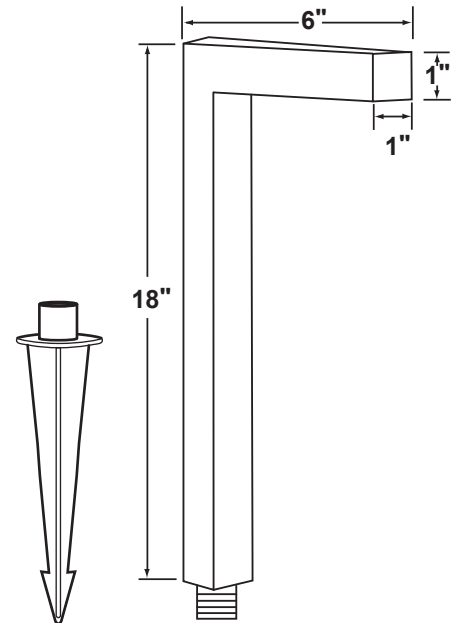

SPECIFICATION SHEET

PRODUCT # : CL-717B-GM

•Path Lights

•Solid Brass

Fixture Specifications:

Housing: Corrosion resistant Solid Brass "L" shaped design

Stem: Solid brass pipe with 1/2" NPT on bottom

Finish: **GM- Gun Metal.** Natural toning process. Also in **AB**, and **SI** finishes. Aluminum options available in **BK** and **BZ**

Lens: High impact, sandblasted, heat resistant clear glass. Extra frosted and linear lenses included.

Socket: Top grade fixed ceramic bi-pin socket. Easy tool-free lamp access.

Lamp: Designed to use a 12V, T3 LED lamp only. Available in LED (2W & 2.5W) or without lamp. See the Lamp Guide below for more information. Not to be used with halogen/xenon lamps.

Wiring:

Fixture is prewired with a 3ft, 18-2 direct burial cord Wire connector sold separately. Universal connector (**CX-839**) and silicone filled wire nut (**CX-854**) are available from Corona Lighting.

Mounting Spike:

Standard injection molded spike with 1/2" NPT threaded female hub.

Electrical Notes:

A remote 12V transformer is required. Options are available from Corona Lighting. Voltage range for LED lamps are 8V-21V. Proper grease/lubricant is suggested on threaded parts during installation process.

Warranty:

Limited lifetime warranty on fixture housing against manufacturer's defects.

AVAILABLE LED LAMPS (Corona LED lamps have a five (5) year limited warranty against manufacturer's defects)

LAMP NUMBER	WATTS	BEAM		COLOR & TEMP.	RATED HOURS	HALOGEN EQUIVALENT
		SPREAD	LUMEN			
L-EDT3-2W	2	360°	200	2700K	25,000	20 Watt
L-EDT3-2.5W	2.5	180°	240	2700K	25,000	35 Watt
L-EDT3-2W-3K	2	360°	210	3000K	25,000	20 Watt
L-EDT3-2.5W-3K	2.5	180°	250	3000K	25,000	35 Watt
L-EDT3-AM*	2	360°	170	2000K	25,000	20 Watt

* AM- Amber color

For more additional Lamps, and accessories visit Coronalighting.com

JOB INFORMATION

TYPE: DATE:

JOB NAME & ADDRESS:

PRODUCT #:

TOTAL QUANTITY:

LAMP TYPE & WATTAGE:

TRANSFORMER:

CONTRACTOR:

SPECIFIER:

• When ordering LED lamp with a fixture your part number should follow the format below:

• **CL** - **product #** - **lamp** - **wattage**

Example: CL-717B-GM-L-EDT3-2W-3K

CL - 717B-GM - L-EDT3 - 2W-3K

• Corona Lighting reserves the right to make any change and/or improvement to the design and construction of this fixture without further notification.