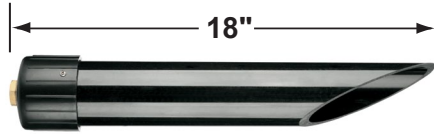

PRODUCT # : CL-717B-GM

•Path Lights

•Solid Brass

Mounting Pedestals

- CX-601-BK 1" PVC Mounting Pedestal, 1/2" NPT, **Black**
- CX-601-VG 1" PVC Mounting Pedestal, 1/2" NPT, **Verde Green**
- CX-603-BK 3" PVC Mounting Pedestal, 1/2" NPT Female Brass Hub on top, **Black**
- CX-603-VG 3" PVC Mounting Pedestal, 1/2" NPT Female Brass Hub on top, **Verde Green**

CX-603-BK

- CX-604-BK 1" PVC Adjustable Mounting Pedestal, 1/2" NPT, **Black**
- CX-621-BK 1" PVC Cap, 1/2" NPT, **Black**
- CX-621-VG 1" PVC Cap, 1/2" NPT, **Verde Green**
- CX-622-BK 2" PVC Cap, 1/2" NPT, **Black**
- CX-622-VG 2" PVC Cap, 1/2" NPT, **Verde Green**
- CX-624-BK 3" PVC Cap, 1/2" NPT Female Brass Hub, **Black**
- CX-624-VG 3" PVC Cap, 1/2" NPT Female Brass Hub, **Verde Green**

Mounting Canopies

- CX-705B-GM Brass Flat Canopy, 1/2" NPT, **Gun Metal**
- CX-709B-GM Brass Raised Canopy, 1/2" NPT, **Gun Metal**
- CX-718B-GM 5" Brass Canopy, 3-Hole 1/2" NPT, **Gun Metal**