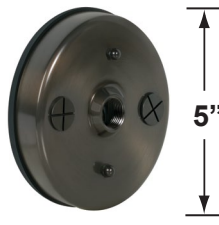

CX-718B-GM