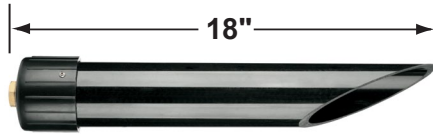

PRODUCT # : CL-522C-RC

•Directional Lights

•Solid Copper

Mounting Pedestals

- CX-601-BK 1" PVC Mounting Pedestal, 1/2" NPT, **Black**
- CX-601-VG 1" PVC Mounting Pedestal, 1/2" NPT, **Verde Green**
- CX-603-BK 3" PVC Mounting Pedestal, 1/2" NPT Female Brass Hub on top, **Black**
- CX-603-VG 3" PVC Mounting Pedestal, 1/2" NPT Female Brass Hub on top, **Verde Green**

CX-603-BK

- CX-604-BK 1" PVC Adjustable Mounting Pedestal, 1/2" NPT, **Black**
- CX-621-BK 1" PVC Cap, 1/2" NPT, **Black**
- CX-621-VG 1" PVC Cap, 1/2" NPT, **Verde Green**
- CX-622-BK 2" PVC Cap, 1/2" NPT, **Black**
- CX-622-VG 2" PVC Cap, 1/2" NPT, **Verde Green**
- CX-624-BK 3" PVC Cap, 1/2" NPT Female Brass Hub, **Black**
- CX-624-VG 3" PVC Cap, 1/2" NPT Female Brass Hub, **Verde Green**

Mounting Canopies

- CX-705B-BR Brass Flat Canopy, 1/2" NPT, **Natural Brass**
- CX-709B-BR Brass Raised Canopy, 1/2" NPT, **Natural Brass**
- CX-719B-BR Brass Tree Mounting Bracket, 1/2" NPT, **Natural Brass**
- CX-720-BR Brass Tree mount Canopy with 9" Rubber Strap stretches to 14, **Natural Brass**
- CX-721-BR Brass Tree mount Canopy with 15" Rubber Strap stretches to 22", **Natural Brass**
- CX-722-BR Brass Tree mount Canopy with 22" Rubber Strap stretches to 33", **Natural Brass**
- CX-723-BR Brass Tree mount Canopy with 31" Rubber Strap stretches to 45", **Natural Brass**
- CX-724-BR Brass Tree mount Canopy with 41" Rubber Strap stretches to 61", **Natural Brass**