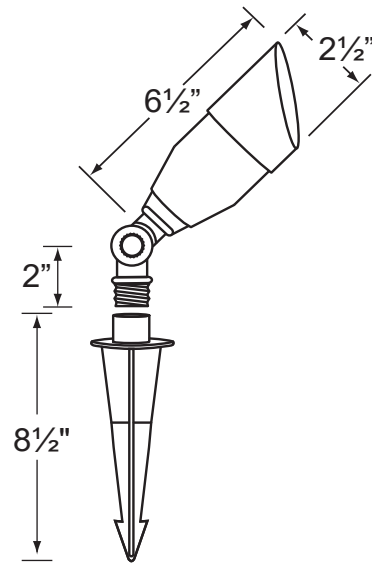

AVAILABLE LED LAMPS (Corona LED lamps have a five (5) year limited warranty against manufacturer's defects)

LAMP NUMBER	WATTS	BEAM		COLOR & TEMP.	RATED HOURS	HALOGEN EQUIVALENT
		SPREAD	LUMEN			
L-ED16-3W-SP	3.5	15° Spot	270	2700K	50,000	25 Watt
L-ED16-3W-FL	3.5	45° Flood	270	2700K	50,000	25 Watt
L-ED16-3W-WF	3.5	60° Wide Flood	270	2700K	50,000	25 Watt
L-ED16-5W-SP	5	15° Spot	350	2700K	50,000	40 Watt
L-ED16-5W-FL	5	45° Flood	350	2700K	50,000	40 Watt
L-ED16-5W-WF	5	60° Wide Flood	350	2700K	50,000	40 Watt
L-ED16-COB5W-SP	5	15° Spot	450	2700K	50,000	50 Watt
L-ED16-COB5W-FL	5	38° Flood	450	2700K	50,000	50 Watt
L-ED16-COB5W-WF	5	60° Wide Flood	450	2700K	50,000	50 Watt
L-ED16-COB5W-SP3K	5	15° Spot	470	3000K	50,000	50 Watt
L-ED16-COB5W-FL3K	5	38° Flood	470	3000K	50,000	50 Watt
L-ED16-COB5W-WF3K	5	60° Wide Flood	470	3000K	50,000	50 Watt

Single color MR-16 LED available in AMBER, BLUE, GREEN, PURPLE, RED and VIOLET

JOB INFORMATION

TYPE: _____ DATE: _____

JOB NAME & ADDRESS: _____

PRODUCT #:

TOTAL QUANTITY:

LAMP TYPE & WATTAGE:

TRANSFORMER:

CONTRACTOR:

SPECIFIER:

• When ordering LED lamp with a fixture your part number should follow the format below:

• CL - product # - lamp - wattage - lamp angle

CL - 522C-RC - L-ED16 - 5W - FL

Example: CL-522C-RC-L-ED16-5W-FL

• Corona Lighting reserves the right to make any change and/or improvement to the design and construction of this fixture without further notification.