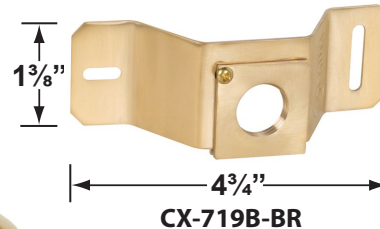

CX-719B-BR