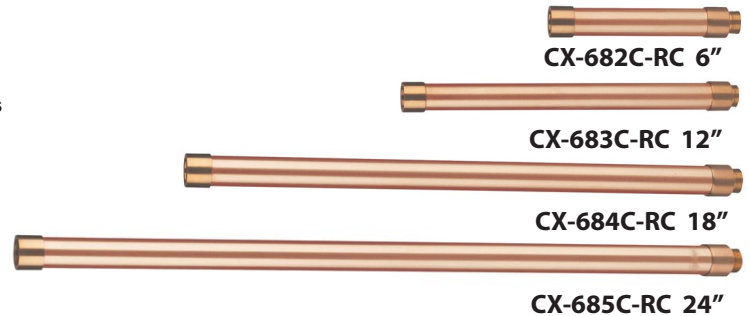

CX-682C-RC 6"

CX-683C-RC 12"

CX-684C-RC 18"