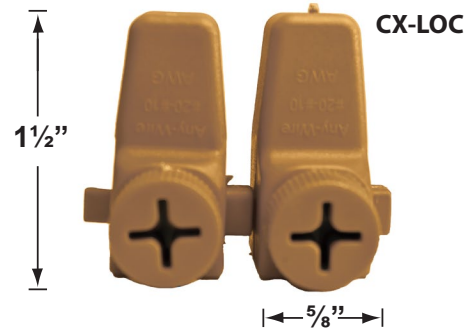

PRODUCT # : CL-522C-RC

•Directional Lights

•Solid Copper

Mounting Posts For Path Light Applications

- CX-678C-RC 24" Copper Single Head Post, **Raw Copper**
- CX-679C-RC 24" Copper Double Head Post, **Raw Copper**
- CX-690C-RC 18" Copper Single Head Post, **Raw Copper**
- CX-693C-RC 18" Copper Double Head Post, **Raw Copper**

Cable Connectors

- CX-854 Direct Burial Silicone Filled Wire Nut, **Tan**
- CX-858 Speedy Cable Connector, Supply Cable up to 10-2, **Black**
- CX-839 Universal cable connector, Supply cable up to 8-2, one/Pack **Black**
- CX-LOC Quick-Locking Silicone Filled Wire Connector, 25 Sets (50 per Pack)