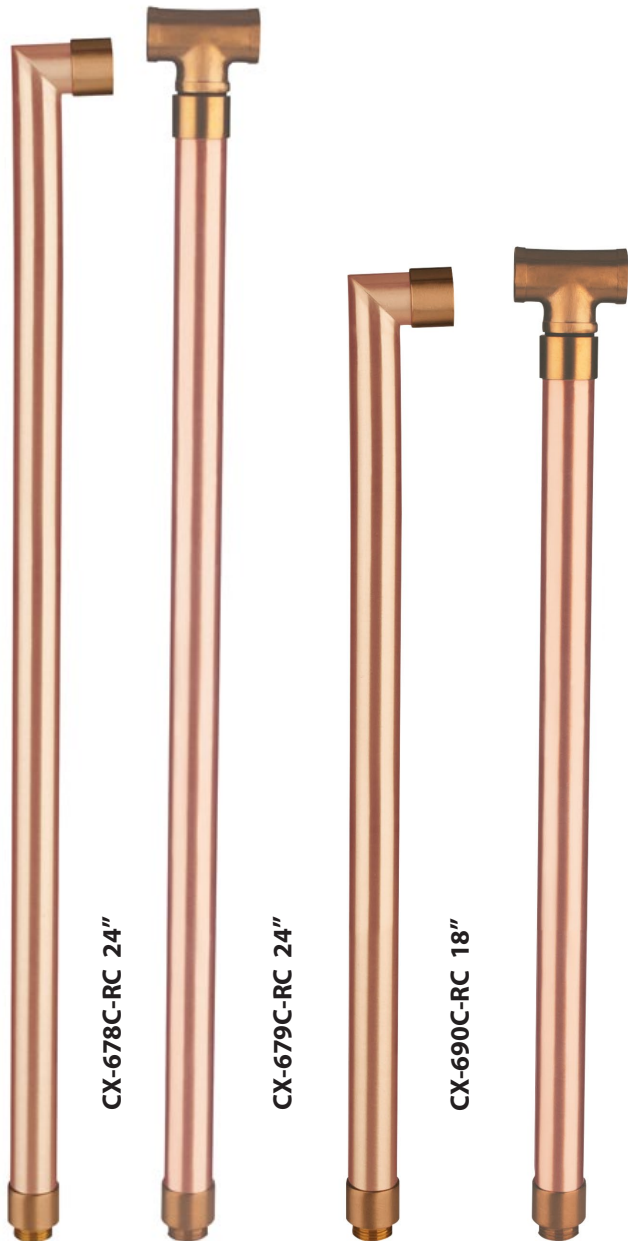

SPECIFICATION SHEET

PRODUCT # : CL-522C-RC

•Directional Lights

•Solid Copper

Fixture Specifications:

Housing & Shroud: Solid Corrosion Resistant Copper.

Finish: RC- Raw Copper. Will age gradually over time.

CX-682C-RC 6"

CX-683C-RC 12"

CX-684C-RC 18"

CX-685C-RC 24"

PRODUCT # : CL-522C-RC

•Directional Lights

•Solid Copper

Mounting Posts For Path Light Applications

- CX-678C-RC 24" Copper Single Head Post, **Raw Copper**
- CX-679C-RC 24" Copper Double Head Post, **Raw Copper**
- CX-690C-RC 18" Copper Single Head Post, **Raw Copper**
- CX-693C-RC 18" Copper Double Head Post, **Raw Copper**

Cable Connectors

- CX-854 Direct Burial Silicone Filled Wire Nut, **Tan**
- CX-858 Speedy Cable Connector, Supply Cable up to 10-2, **Black**
- CX-839 Universal cable connector, Supply cable up to 8-2, one/Pack **Black**
- CX-LOC Quick-Locking Silicone Filled Wire Connector, 25 Sets (50 per Pack)