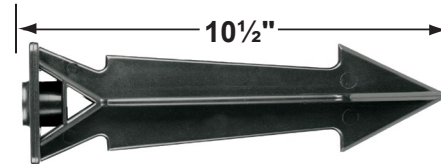

CX-647-BK

- CX-646-BK 8" ABS Spike, 1/2" NPT, **Black**
- CX-646-BR 8" ABS Spike, 1/2" NPT, **Natural Brass**
- CX-646-SS 8" ABS Spike, 1/2" NPT, **Stainless Steel**
- CX-647-BK 10.5" Heavy Duty ABS Spike, 1/2" NPT, **Black**

Mounting Risers

- CX-682C-RC 6" Copper Riser, 1/2" NPT Male/Female, **Raw Copper**
- CX-683C-RC 12" Copper Riser, 1/2" NPT Male/Female, **Raw Copper**
- CX-684C-RC 18" Copper Riser, 1/2" NPT Male/Female, **Raw Copper**
- CX-685C-RC 24" Copper Riser, 1/2" NPT Male/Female, **Raw Copper**