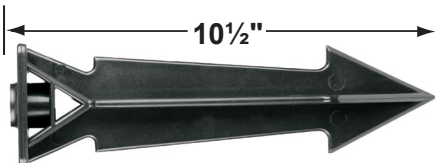

Ground Spikes

- CX-642-BK 8.5" ABS Spike, ½" NPT, **Black**
- CX-642-BZ 8.5" ABS Spike, ½" NPT, **Bronze**
- CX-643-BZ 8.5" ABS Spike, ½" NPT, **Bronze**

CX-647-BK

- CX-646-BK 8" ABS Spike, ½" NPT, **Black**
- CX-646-BR 8" ABS Spike, ½" NPT, **Natural Brass**
- CX-646-SS 8" ABS Spike, ½" NPT, **Stainless Steel**
- CX-647-BK 10.5" Heavy Duty ABS Spike, ½" NPT, **Black**

Mounting Canopies

- CX-701-BK Aluminum Round Canopy, ½" NPT, **Black**
- CX-702-BK Aluminum Rectangular Canopy, ½" NPT, **Black**
- CX-703 Aluminum tree mount canopy ½" NPT
  Finishes: **BK- Black, BZ- Bronze, GR- Green, GT- Granite, RT- Rust, VG- Verde Green, WH- White**
- CX-720 Aluminum Tree mount Canopy with 9" Rubber Strap stretches to 14"
  Finishes: **BK- Black, BZ- Bronze, GR- Green, GT- Granite, RT- Rust, VG- Verde Green, WH- White**
- CX-721 Aluminum Tree mount Canopy with 15" Rubber Strap stretches to 22"
  Finishes: **BK- Black, BZ- Bronze, GR- Green, GT- Granite, RT- Rust, VG- Verde Green, WH- White**
- CX-722 Aluminum Tree mount Canopy with 22" Rubber Strap stretches to 33"
  Finishes: **BK- Black, BZ- Bronze, GR- Green, GT- Granite, RT- Rust, VG- Verde Green, WH- White**
- CX-723 Aluminum Tree mount Canopy with 31" Rubber Strap stretches to 45"
  Finishes: **BK- Black, BZ- Bronze, GR- Green, GT- Granite, RT- Rust, VG- Verde Green, WH- White**

Mounting Risers

- CX-671 6" Aluminum Riser, ½" NPT Male/Female
  Finishes: **BK- Black, BZ- Bronze, GR- Green, GT- Granite, RT- Rust, VG- Verde Green, WH- White**
- CX-672 12" Aluminum Riser, ½" NPT Male/Female
  Finishes: **BK- Black, BZ- Bronze, GR- Green, GT- Granite, RT- Rust, VG- Verde Green, WH- White**
- CX-673 18" Aluminum Riser, ½" NPT Male/Female
  Finishes: **BK- Black, BZ- Bronze, GR- Green, GT- Granite, RT- Rust, VG- Verde Green, WH- White**