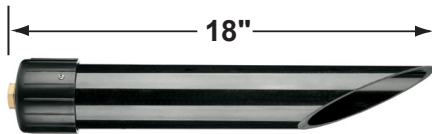

ACCESSORIES SHEET

PRODUCT # : CL-504

• Directional Lights

• Aluminum

Mounting Pedestals

- CX-601-BK 1" PVC Mounting Pedestal, ½" NPT, **Black**
- CX-601-VG 1" PVC Mounting Pedestal, ½" NPT, **Verde Green**
- CX-603-BK 3" PVC Mounting Pedestal, ½" NPT Female Brass Hub on top, **Black**
- CX-603-VG 3" PVC Mounting Pedestal, ½" NPT Female Brass Hub on top, **Verde Green**

CX-603-BK

- CX-604-BK 1" PVC Adjustable Mounting Pedestal, ½" NPT, **Black**
- CX-621-BK 1" PVC Cap, ½" NPT, **Black**
- CX-621-VG 1" PVC Cap, ½" NPT, **Verde Green**
- CX-622-BK 2" PVC Cap, ½" NPT, **Black**
- CX-622-VG 2" PVC Cap, ½" NPT, **Verde Green**
- CX-624-BK 3" PVC Cap, ½" NPT Female Brass Hub, **Black**
- CX-624-VG 3" PVC Cap, ½" NPT Female Brass Hub, **Verde Green**