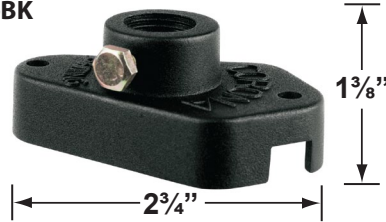

ACCESSORIES SHEET

PRODUCT # : CL-504

•Directional Lights

•Aluminum

Mounting Brackets

CX-700 Aluminum Bracket with 1/2" NPT
Finishes: **BK**- Black, **BZ**- Bronze, **GR**- Green,
GT- Granite, **RT**- Rust, **VG**- Verde Green,
WH- White

CX-704 Aluminum Oval Bracket with 1/2" NPT Female Hub
Finishes: **BK**- Black, **BZ**- Bronze, **GR**- Green,
GT- Granite, **RT**- Rust, **VG**- Verde Green,
WH- White

Cable Connectors

CX-854 Direct Burial Silicone Filled Wire Nut, **Tan**
CX-858 Speedy Cable Connector, Supply Cable up to 10-2, **Black**
CX-839 Universal cable connector, Supply cable up to 8-2,
one/Pack **Black**

CX-704-BK