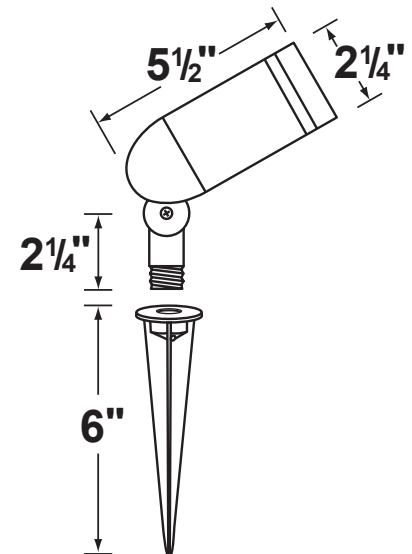

AVAILABLE LED LAMPS (Corona LED lamps have a five (5) year limited warranty against manufacturer's defects)

LAMP NUMBER	WATTS	BEAM		COLOR & TEMP.	RATED HOURS	HALOGEN EQUIVALENT
		SPREAD	LUMEN			
L-ED11-2.5W	2.5	38° FL	180	2700K	50,000	20 Watt

JOB INFORMATION

TYPE: _____ DATE: _____

JOB NAME & ADDRESS: _____

PRODUCT #: _____

TOTAL QUANTITY: _____

LAMP TYPE & WATTAGE: _____

TRANSFORMER: _____

CONTRACTOR: _____

SPECIFIER: _____

• When ordering LED lamp with a fixture your part number should follow the format below:

• **CL** - **product #** - **color** - **lamp** - **wattage**
CL - **504** - **BZ** - **L-ED11** - **3W**

Example: CL-504-BZ-L-ED11-3W

• Corona Lighting reserves the right to make any change and/or improvement to the design and construction of this fixture without further notification.