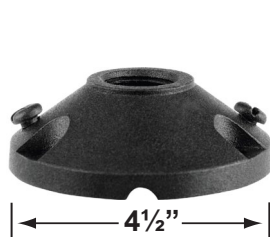

- CX-621-BK 1" PVC Cap, ½" NPT, **Black**
- CX-621-VG 1" PVC Cap, ½" NPT, **Verde Green**
- CX-622-BK 2" PVC Cap, ½" NPT, **Black**
- CX-622-VG 2" PVC Cap, ½" NPT, **Verde Green**
- CX-624-BK 3" PVC Cap, ½" NPT Female Brass Hub, **Black**
- CX-624-VG 3" PVC Cap, ½" NPT Female Brass Hub, **Verde Green**

CX-703-BK