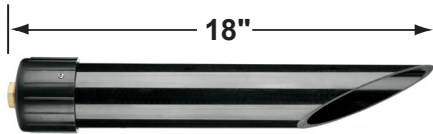

ACCESSORIES SHEET

PRODUCT # : CL-502-NM

• Directional Lights

• Composite

Mounting Pedestals

- CX-601-BK 1" PVC Mounting Pedestal, ½" NPT, **Black**
- CX-601-VG 1" PVC Mounting Pedestal, ½" NPT, **Verde Green**
- CX-603-BK 3" PVC Mounting Pedestal, ½" NPT Female Brass Hub on top, **Black**
- CX-603-VG 3" PVC Mounting Pedestal, ½" NPT Female Brass Hub on top, **Verde Green**

CX-603-BK

- CX-604-BK 1" PVC Adjustable Mounting Pedestal, ½" NPT, **Black**
- CX-621-BK 1" PVC Cap, ½" NPT, **Black**
- CX-621-VG 1" PVC Cap, ½" NPT, **Verde Green**
- CX-622-BK 2" PVC Cap, ½" NPT, **Black**
- CX-622-VG 2" PVC Cap, ½" NPT, **Verde Green**
- CX-624-BK 3" PVC Cap, ½" NPT Female Brass Hub, **Black**
- CX-624-VG 3" PVC Cap, ½" NPT Female Brass Hub, **Verde Green**