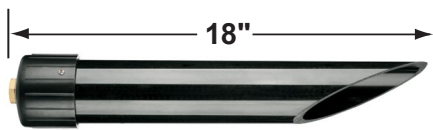

ACCESSORIES SHEET

PRODUCT # : CL-502-NM

• Directional Lights

• Composite

Mounting Pedestals

- CX-601-BK 1" PVC Mounting Pedestal, ½" NPT, **Black**
- CX-601-VG 1" PVC Mounting Pedestal, ½" NPT, **Verde Green**
- CX-602-BK 2" PVC Mounting Pedestal, ½" NPT, **Black**
- CX-602-VG 2" PVC Mounting Pedestal, ½" NPT, **Verde Green**
- CX-603-BK 3" PVC Mounting Pedestal, ½" NPT Female Brass Hub on top, **Black**
- CX-603-VG 3" PVC Mounting Pedestal, ½" NPT Female Brass Hub on top, **Verde Green**

CX-603-BK