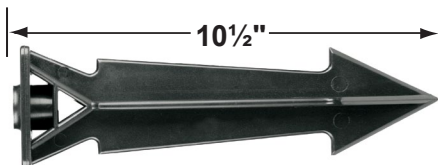

Ground Spikes

- CX-642-BK 8.5" ABS Spike, ½" NPT, **Black**
- CX-642-BZ 8.5" ABS Spike, ½" NPT, **Bronze**
- CX-643-BZ 8.5" ABS Spike, ½" NPT, **Bronze**

CX-647-BK