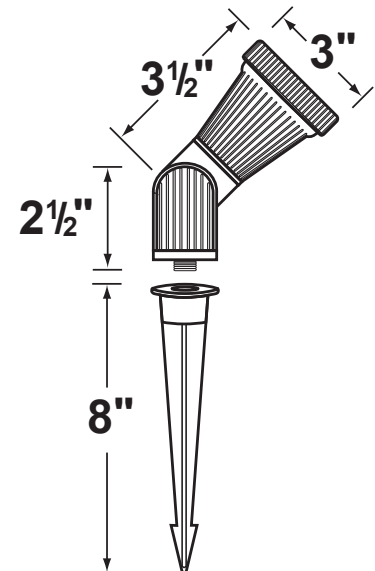

AVAILABLE LED LAMPS (Corona LED lamps have a five (5) year limited warranty against manufacturer's defects)

LAMP NUMBER	WATTS	BEAM		COLOR & TEMP.	RATED HOURS	HALOGEN EQUIVALENT
		SPREAD	LUMEN			
L-ED16-3W-SP	3.5	15° Spot	270	2700K	50,000	25 Watt
L-ED16-3W-FL	3.5	45° Flood	270	2700K	50,000	25 Watt
L-ED16-3W-WF	3.5	60° Wide Flood	270	2700K	50,000	25 Watt
L-ED16-5W-SP	5	15° Spot	350	2700K	50,000	40 Watt
L-ED16-5W-FL	5	45° Flood	350	2700K	50,000	40 Watt
L-ED16-5W-WF	5	60° Wide Flood	350	2700K	50,000	40 Watt
L-ED16-COB5W-SP	5	15° Spot	450	2700K	50,000	50 Watt
L-ED16-COB5W-FL	5	38° Flood	450	2700K	50,000	50 Watt
L-ED16-COB5W-WF	5	60° Wide Flood	450	2700K	50,000	50 Watt
L-ED16-COB5W-SP3K	5	15° Spot	470	3000K	50,000	50 Watt
L-ED16-COB5W-FL3K	5	38° Flood	470	3000K	50,000	50 Watt
L-ED16-COB5W-WF3K	5	60° Wide Flood	470	3000K	50,000	50 Watt

Single color MR-16 LED available in AMBER, BLUE, GREEN, PURPLE, RED and VIOLET

JOB INFORMATION

TYPE: DATE:

JOB NAME & ADDRESS:

PRODUCT #:

TOTAL QUANTITY:

LAMP TYPE & WATTAGE:

TRANSFORMER:

CONTRACTOR:

SPECIFIER:

• When ordering LED lamp with a fixture your part number should follow the format below:

• CL - product # - lamp - wattage - lamp angle

CL - 502-NM - L-ED16 - 5W - FL

Example: CL-502-NM-L-ED16-5W-FL

• Corona Lighting reserves the right to make any change and/or improvement to the design and construction of this fixture without further notification.