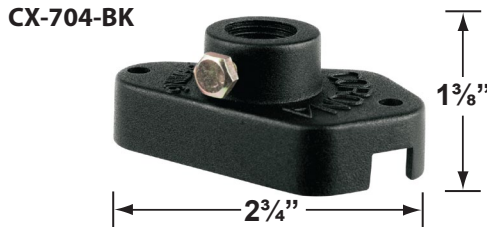

ACCESSORIES SHEET

PRODUCT # : CL-502-NM

•Directional Lights

• Composite

Mounting Brackets

CX-700 Aluminum Bracket with 1/2" NPT
Finishes: **BK**- Black, **BZ**- Bronze, **GR**- Green,
GT- Granite, **RT**- Rust, **VG**- Verde Green,
WH- White

CX-704 Aluminum Oval Bracket with 1/2" NPT Female Hub
Finishes: **BK**- Black, **BZ**- Bronze, **GR**- Green,
GT- Granite, **RT**- Rust, **VG**- Verde Green,
WH- White