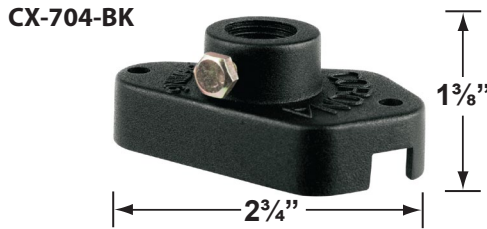

ACCESSORIES SHEET

PRODUCT # : CL-502-NM

•Directional Lights

• Composite

Mounting Brackets

CX-700 Aluminum Bracket with 1/2" NPT
Finishes: **BK**- Black, **BZ**- Bronze, **GR**- Green,
GT- Granite, **RT**- Rust, **VG**- Verde Green,
WH- White

CX-704 Aluminum Oval Bracket with 1/2" NPT Female Hub
Finishes: **BK**- Black, **BZ**- Bronze, **GR**- Green,
GT- Granite, **RT**- Rust, **VG**- Verde Green,
WH- White