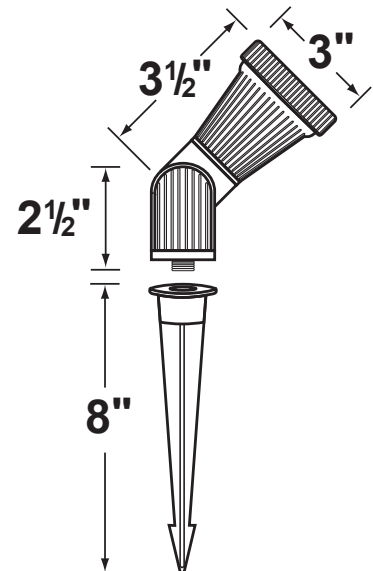

AVAILABLE LED LAMPS (Corona LED lamps have a five (5) year limited warranty against manufacturer's defects)

LAMP NUMBER	WATTS	BEAM		COLOR & TEMP.	RATED HOURS	HALOGEN EQUIVALENT
		SPREAD	LUMEN			
L-ED16-3W-SP	3.5	15° Spot	270	2700K	50,000	25 Watt
L-ED16-3W-FL	3.5	45° Flood	270	2700K	50,000	25 Watt
L-ED16-3W-WF	3.5	60° Wide Flood	270	2700K	50,000	25 Watt
L-ED16-5W-SP	5	15° Spot	350	2700K	50,000	40 Watt
L-ED16-5W-FL	5	45° Flood	350	2700K	50,000	40 Watt
L-ED16-5W-WF	5	60° Wide Flood	350	2700K	50,000	40 Watt
L-ED16-COB5W-SP	5	15° Spot	450	2700K	50,000	50 Watt
L-ED16-COB5W-FL	5	38° Flood	450	2700K	50,000	50 Watt
L-ED16-COB5W-WF	5	60° Wide Flood	450	2700K	50,000	50 Watt
L-ED16-COB5W-SP3K	5	15° Spot	470	3000K	50,000	50 Watt
L-ED16-COB5W-FL3K	5	38° Flood	470	3000K	50,000	50 Watt
L-ED16-COB5W-WF3K	5	60° Wide Flood	470	3000K	50,000	50 Watt

Single color MR-16 LED available in AMBER, BLUE, GREEN, PURPLE, RED and VIOLET

JOB INFORMATION

TYPE: DATE:

JOB NAME & ADDRESS:

PRODUCT #:

TOTAL QUANTITY:

LAMP TYPE & WATTAGE:

TRANSFORMER:

CONTRACTOR:

SPECIFIER:

• When ordering LED lamp with a fixture your part number should follow the format below:

• CL - product # - lamp - wattage - lamp angle

CL - 502-NM - L-ED16 - 5W - FL

Example: CL-502-NM-L-ED16-5W-FL

• Corona Lighting reserves the right to make any change and/or improvement to the design and construction of this fixture without further notification.