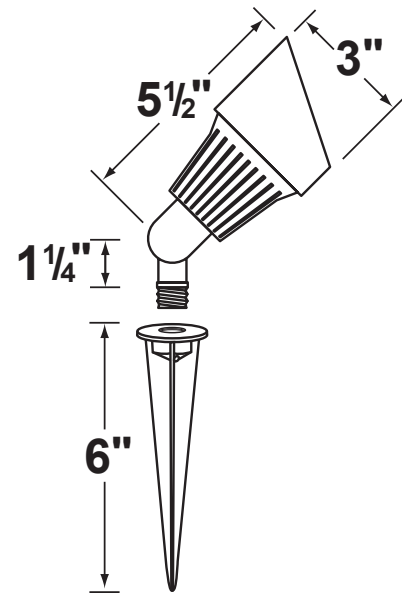

AVAILABLE LED LAMPS (Corona LED lamps have a five (5) year limited warranty against manufacturer's defects)

LAMP NUMBER	WATTS	BEAM		COLOR & TEMP.	RATED HOURS	HALOGEN EQUIVALENT
		SPREAD	LUMEN			
L-ED16-COB5W-SP	5	15° Spot	450	2700K	50,000	50 Watt
L-ED16-COB5W-FL	5	38° Flood	450	2700K	50,000	50 Watt
L-ED16-COB5W-WF	5	60° Wide Flood	450	2700K	50,000	50 Watt
L-ED16-COB5W-SP3K	5	15° Spot	470	3000K	50,000	50 Watt
L-ED16-COB5W-FL3K	5	38° Flood	470	3000K	50,000	50 Watt
L-ED16-COB5W-WF3K	5	60° Wide Flood	470	3000K	50,000	50 Watt
L-ED16-3W-SP	3.5	15° Spot	270	2700K	50,000	25 Watt
L-ED16-3W-FL	3.5	45° Flood	270	2700K	50,000	25 Watt
L-ED16-3W-WF	3.5	60° Wide Flood	270	2700K	50,000	25 Watt
L-ED16-5W-SP	5	15° Spot	350	2700K	50,000	40 Watt
L-ED16-5W-FL	5	45° Flood	350	2700K	50,000	40 Watt
L-ED16-5W-WF	5	60° Wide Flood	350	2700K	50,000	40 Watt

For more additional Lamps, and accessories visit Coronalighting.com

JOB INFORMATION

TYPE: DATE:

JOB NAME & ADDRESS:

PRODUCT #:

TOTAL QUANTITY:

LAMP TYPE & WATTAGE:

TRANSFORMER:

CONTRACTOR:

SPECIFIER:

• When ordering LED lamp with a fixture your part number should follow the format below:

• CL - product # - color - lamp - wattage - lamp angle

CL - 501 - BZ - L-ED16 - 5W - FL

Example: CL-501-BZ-L-ED16-5W-FL

• Corona Lighting reserves the right to make any change and/or improvement to the design and construction of this fixture without further notification.