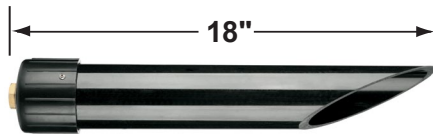

PRODUCT # : CL-500

•Directional Lights

•Aluminum

Mounting Pedestals

- CX-601-BK 1" PVC Mounting Pedestal, ½" NPT, **Black**
- CX-601-VG 1" PVC Mounting Pedestal, ½" NPT, **Verde Green**
- CX-603-BK 3" PVC Mounting Pedestal, ½" NPT Female Brass Hub on top, **Black**
- CX-603-VG 3" PVC Mounting Pedestal, ½" NPT Female Brass Hub on top, **Verde Green**

CX-603-BK