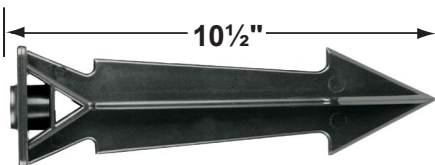

Ground Spikes

- CX-642-BK 8.5" ABS Spike, ½" NPT, **Black**
- CX-642-BZ 8.5" ABS Spike, ½" NPT, **Bronze**
- CX-643-BZ 8.5" ABS Spike, ½" NPT, **Bronze**

CX-647-BK