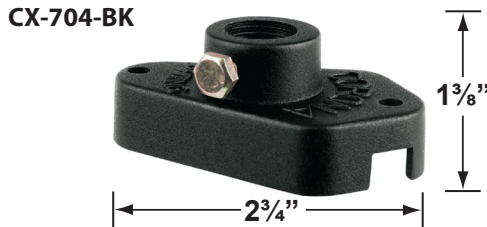

ACCESSORIES SHEET

PRODUCT # : CL-500

• Directional Lights

• Aluminum

Mounting Brackets

CX-700 Aluminum Bracket with 1/2" NPT
Finishes: **BK**- Black, **BZ**- Bronze, **GR**- Green,
GT- Granite, **RT**- Rust, **VG**- Verde Green,
WH- White

CX-704 Aluminum Oval Bracket with 1/2" NPT Female Hub
Finishes: **BK**- Black, **BZ**- Bronze, **GR**- Green,
GT- Granite, **RT**- Rust, **VG**- Verde Green,
WH- White