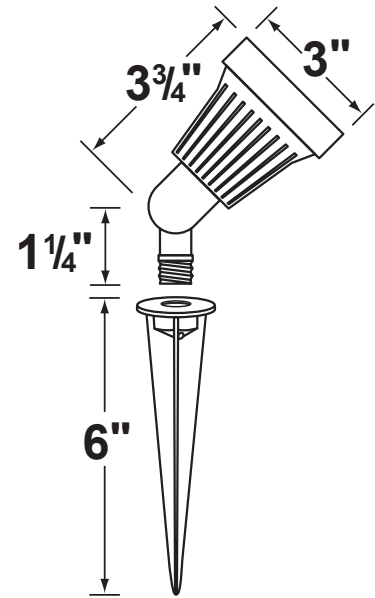

AVAILABLE LED LAMPS (Corona LED lamps have a five (5) year limited warranty against manufacturer's defects)

LAMP NUMBER	WATTS	BEAM		COLOR & TEMP.	RATED HOURS	HALOGEN EQUIVALENT
		SPREAD	LUMEN			
L-ED16-3W-SP	3.5	15° Spot	270	2700K	50,000	25 Watt
L-ED16-3W-FL	3.5	45° Flood	270	2700K	50,000	25 Watt
L-ED16-3W-WF	3.5	60° Wide Flood	270	2700K	50,000	25 Watt
L-ED16-5W-SP	5	15° Spot	350	2700K	50,000	40 Watt
L-ED16-5W-FL	5	45° Flood	350	2700K	50,000	40 Watt
L-ED16-5W-WF	5	60° Wide Flood	350	2700K	50,000	40 Watt
L-ED16-COB5W-SP	5	15° Spot	450	2700K	50,000	50 Watt
L-ED16-COB5W-FL	5	38° Flood	450	2700K	50,000	50 Watt
L-ED16-COB5W-WF	5	60° Wide Flood	450	2700K	50,000	50 Watt
L-ED16-COB5W-SP3K	5	15° Spot	470	3000K	50,000	50 Watt
L-ED16-COB5W-FL3K	5	38° Flood	470	3000K	50,000	50 Watt
L-ED16-COB5W-WF3K	5	60° Wide Flood	470	3000K	50,000	50 Watt

Single color MR-16 LED available in AMBER, BLUE, GREEN, PURPLE, RED and VIOLET

JOB INFORMATION

TYPE: _____ DATE: _____

JOB NAME & ADDRESS: _____

PRODUCT #: _____

TOTAL QUANTITY: _____

LAMP TYPE & WATTAGE: _____

TRANSFORMER: _____

CONTRACTOR: _____

SPECIFIER: _____

• When ordering LED lamp with a fixture your part number should follow the format below:

• **CL** - **product #** - **color** - **lamp** - **wattage** - **lamp angle**

CL - **500** - **BK** - **L-ED16** - **5W** - **FL**

Example: CL-500-BK-L-ED16-5W-FL

• Corona Lighting reserves the right to make any change and/or improvement to the design and construction of this fixture without further notification.