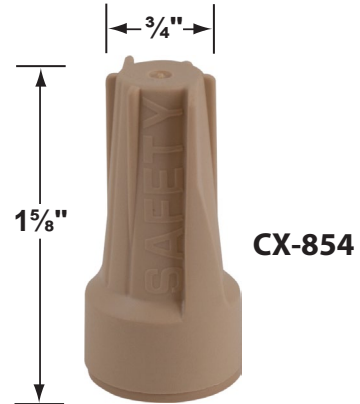

SPECIFICATION SHEET

PRODUCT # : CL-406-BT-GM

• Directional Lights

• Cast Brass

Fixture Specifications:

Housing: Corrosion Resistant Cast Brass

Finish: **GM-** Gun Metal
Natural Toning process, color may vary.
Also available in **AB-** Antique Bronze

Gasket: Silicone double gasketed for water-tight sealing

Knuckle: Swivel cast brass knuckle with thumb screw and 1/2" NPT threaded male hub on bottom.

Wiring: Fixture is prewired with a 10ft 18-2 SPT-2W direct burial cord. Wire connector sold separately. Universal connector (**CX-839**), and silicone filled wire nut (**CX-854**) are available from Corona Lighting.

PRODUCT # : CL-406-BT-GM

• Directional Lights

• Cast Brass

Mounting Posts For Sign Light & Path Light Applications

- CX-678B-GM 24" Brass Single Head Post, **Gun Metal**
- CX-679B-GM 24" Brass Double Head Post, **Gun Metal**
- CX-690B-GM 18" Brass Single Head Post, **Gun Metal**
- CX-693B-GM 18" Brass Double Head Post, **Gun Metal**

•CX-718B-GM (Mounting Canopies pg 2) is required for sign light installation.

Cable Connectors

- CX-854 Direct Burial Silicone Filled Wire Nut, **Tan**
- CX-858 Speedy Cable Connector, Supply Cable up to 10-2, **Black**
- CX-839 Universal cable connector, Supply cable up to 8-2, one/Pack **Black**