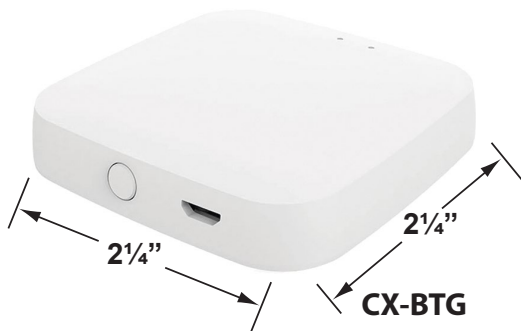

SMART ACCESSORIES

CX-BTE Bluetooth Range Extender
CX-BTG Wireless Bluetooth Mesh Gateway

JOB INFORMATION

TYPE: _____ DATE: _____

JOB NAME & ADDRESS: _____

PRODUCT #: _____

TOTAL QUANTITY: _____

LAMP TYPE & WATTAGE: _____

TRANSFORMER: _____

CONTRACTOR: _____

SPECIFIER: _____