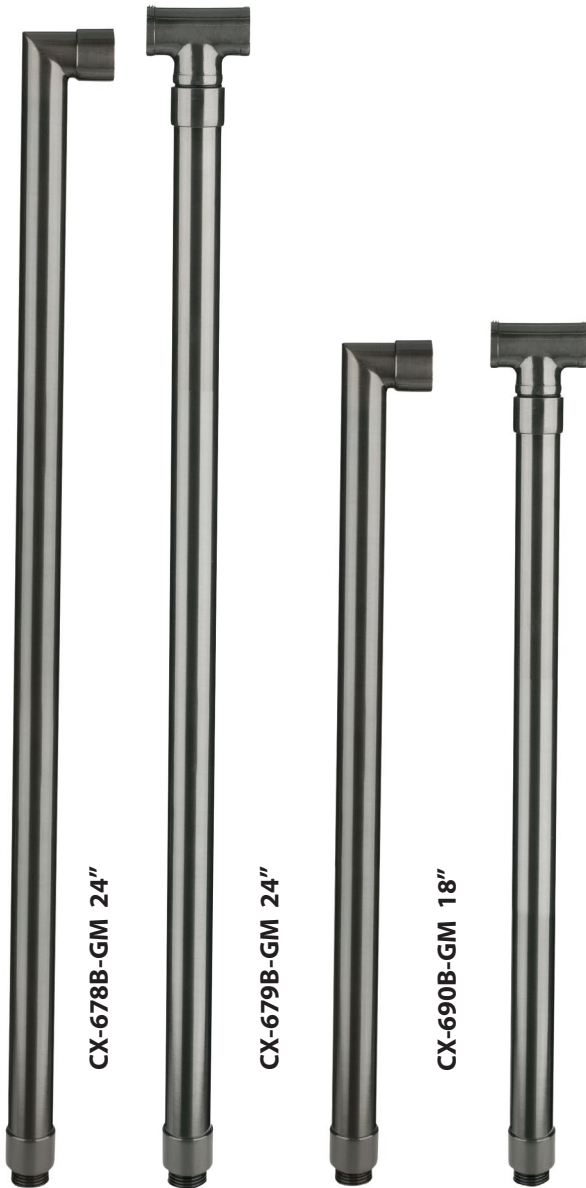

SPECIFICATION SHEET

PRODUCT # : CL-406-BT-GM

• Directional Lights

• Cast Brass

Fixture Specifications:

Housing: Corrosion Resistant Cast Brass

Finish: **GM-** Gun Metal
Natural Toning process, color may vary.
Also available in **AB-** Antique Bronze

Gasket: Silicone double gasketed for water-tight sealing

Knuckle: Swivel cast brass knuckle with thumb screw and 1/2" NPT threaded male hub on bottom.

Wiring: Fixture is prewired with a 10ft 18-2 SPT-2W direct burial cord. Wire connector sold separately. Universal connector (**CX-839**), and silicone filled wire nut (**CX-854**) are available from Corona Lighting.

PRODUCT # : CL-406-BT-GM

• Directional Lights

• Cast Brass

Mounting Posts For Sign Light & Path Light Applications

- CX-678B-GM 24" Brass Single Head Post, **Gun Metal**
- CX-679B-GM 24" Brass Double Head Post, **Gun Metal**
- CX-690B-GM 18" Brass Single Head Post, **Gun Metal**
- CX-693B-GM 18" Brass Double Head Post, **Gun Metal**

•CX-718B-GM (Mounting Canopies pg 2) is required for sign light installation.

Cable Connectors

- CX-854 Direct Burial Silicone Filled Wire Nut, **Tan**
- CX-858 Speedy Cable Connector, Supply Cable up to 10-2, **Black**
- CX-839 Universal cable connector, Supply cable up to 8-2, one/Pack **Black**