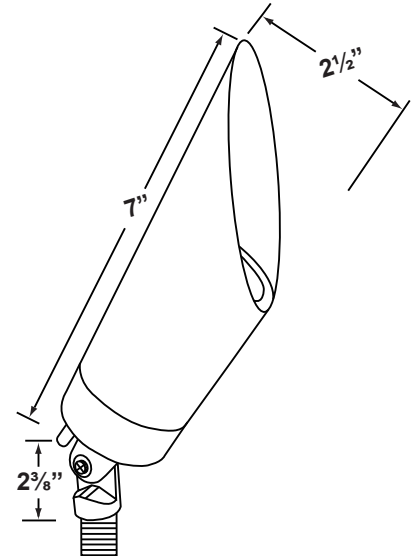

Gasket: Silicone double gasketed for water-tight sealing

Knuckle: Swivel cast brass knuckle with thumb screw and 1/2" NPT threaded male hub on bottom.

Wiring: Fixture is prewired with a 10ft 18-2 SPT-2W direct burial cord. Wire connector sold separately. Universal connector (**CX-839**), and silicone filled wire nut (**CX-854**) are available from Corona Lighting.

Mounting Spike: Standard injection molded 8 1/2" large spike with 1/2" NPT threaded female hub on bottom.

Electrical Notes: A remote 12V transformer is required. Options are available from Corona Lighting. Voltage range for LED module is 10V-15V. Proper grease/lubricant is suggested on threaded parts during installation process.

Warranty: Lifetime limited warranty on fixture housing. Ten (10) years warranty on LED module.