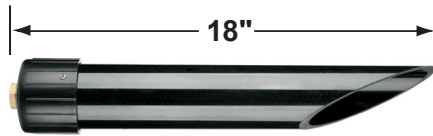

PRODUCT # : CL-406-BT-GM

• Directional Lights

• Cast Brass

Mounting Pedestals

- CX-601-BK 1" PVC Mounting Pedestal, ½" NPT, **Black**
- CX-601-VG 1" PVC Mounting Pedestal, ½" NPT, **Verde Green**
- CX-603-BK 3" PVC Mounting Pedestal, ½" NPT Female Brass Hub on top, **Black**
- CX-603-VG 3" PVC Mounting Pedestal, ½" NPT Female Brass Hub on top, **Verde Green**

CX-603-BK

- CX-604-BK 1" PVC Adjustable Mounting Pedestal, ½" NPT, **Black**
- CX-621-BK 1" PVC Cap, ½" NPT, **Black**
- CX-621-VG 1" PVC Cap, ½" NPT, **Verde Green**
- CX-622-BK 2" PVC Cap, ½" NPT, **Black**
- CX-622-VG 2" PVC Cap, ½" NPT, **Verde Green**
- CX-624-BK 3" PVC Cap, ½" NPT Female Brass Hub, **Black**
- CX-624-VG 3" PVC Cap, ½" NPT Female Brass Hub, **Verde Green**

Mounting Canopies

- CX-705B-GM Brass Flat Canopy, ½" NPT, **Gun Metal**
- CX-709B-GM Brass Raised Canopy, ½" NPT, **Gun Metal**
- CX-718B-GM 5" Brass Canopy, 3-Hole ½" NPT, **Gun Metal**
- CX-719B-GM Brass Tree Mounting Bracket, 1/2" NPT, **Gun Metal**
- CX-720-BR Brass Tree mount Canopy with 9" Rubber Strap stretches to 14, **Natural Brass**
- CX-721-BR Brass Tree mount Canopy with 15" Rubber Strap stretches to 22", **Natural Brass**
- CX-722-BR Brass Tree mount Canopy with 22" Rubber Strap stretches to 33", **Natural Brass**
- CX-723-BR Brass Tree mount Canopy with 31" Rubber Strap stretches to 45", **Natural Brass**