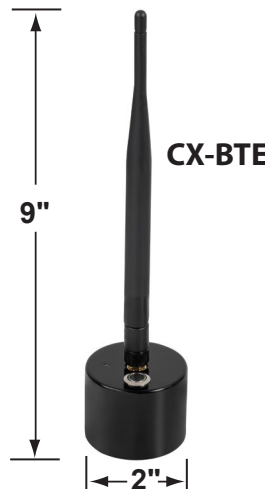

SMART ACCESSORIES

CX-BTE Bluetooth Range Extender
CX-BTG Wireless Bluetooth Mesh Gateway

JOB INFORMATION

TYPE: _____ DATE: _____

JOB NAME & ADDRESS: _____

PRODUCT #: _____

TOTAL QUANTITY: _____

LAMP TYPE & WATTAGE: _____

TRANSFORMER: _____

CONTRACTOR: _____

SPECIFIER: _____