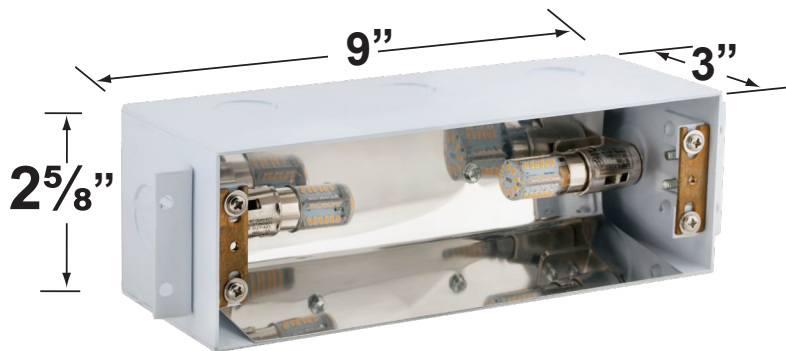

SPECIFICATION SHEET

PRODUCT # : CL-373B-AB

•Brick Lights

•Cast Brass

Fixture Specifications:

Housing: Heavy Duty corrosion resistant galvanized steel with self-leveling adjustable bars.

Faceplate: Die cast brass, fitted to housing with a dense silicone gasket.

Wiring: Fixture is prewired with a 3ft 18-2 SPT1-W direct burial cord. Wire connector sold separately. Silicone filled wire nut (**CX-854**) is available from Corona Lighting.

Mounting: Recessed mount back box. Best used in concrete, brick and other masonry, with 5x 1/2" NPT inlets.

•Cast Brass

Faceplates

CX-898B-AB Brass lensed faceplate with frosted glass lens
Finish: AB- Antique Bronze

Cable Connector

CX-854 Direct Burial Silicone Filled Wire Nut, Tan

Mount Box

CX-743B Steel Mount Box

Lamp not included. Shown for demonstration.