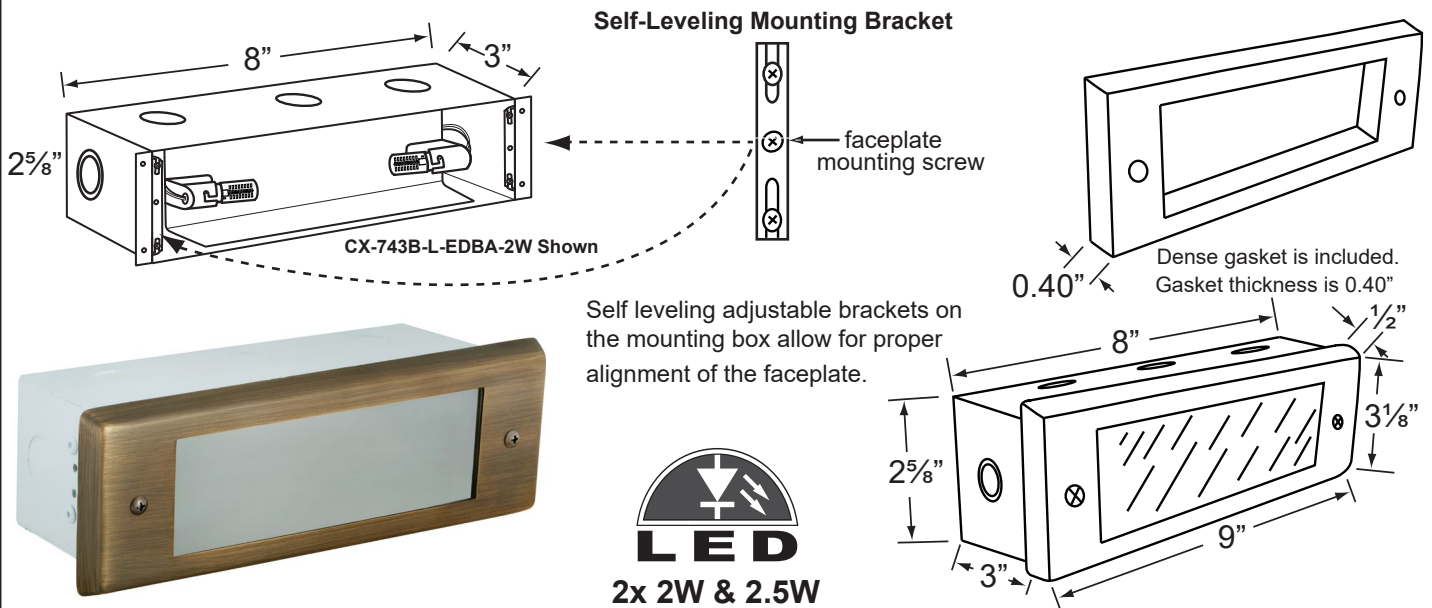

SPECIFICATION SHEET

PRODUCT # : CL-373B-AB

•Brick Lights

•Cast Brass

Fixture Specifications:

Housing: Heavy Duty corrosion resistant galvanized steel with self-leveling adjustable bars.

Faceplate: Die cast brass, fitted to housing with a dense silicone gasket.

Finish: **AB- Antique Bronze.** Natural toning process. AB finish will vary due to artistic process.

Lens: Frosted and heat resistant glass.

Socket: Two S.C. Bayonet sockets, attached to aluminum reflector.

Lamp: 12V, S.C. Bayonet, 27W max. Available in 2xLED (2W & 2.5W). See the Lamp Guide below for more information.

Gasket: Solid silicone gasket, seals faceplate to housing. Providing weather tight protection.

Wiring: Fixture is prewired with a 3ft 18-2 SPT1-W direct burial cord. Wire connector sold separately. Silicone filled wire nut (**CX-854**) is available from Corona Lighting.

Mounting: Recessed mount back box. Best used in concrete, brick and other masonry, with 5x 1/2" NPT inlets.

Electrical Notes: A remote 12V transformer is required. Options are available from Corona Lighting. Voltage range for LED lamps are 8V-21V.

Warranty: Limited lifetime warranty on faceplate against manufacturer's defects.

AVAILABLE LED LAMPS (Corona LED lamps have a five (5) year limited warranty against manufacturer's defects)

LAMP NUMBER	WATTS	BEAM		COLOR & TEMP.	RATED HOURS	HALOGEN EQUIVALENT
		SPREAD	LUMEN			
L-EDBA-2W	2	360°	200	2700K	25,000	20 Watt
L-EDBA-2.5W	2.5	180°	240	2700K	25,000	35 Watt
L-EDBA-2W-3K	2	360°	210	3000K	25,000	20 Watt
L-EDBA-2.5W-3K	2.5	180°	250	3000K	25,000	35 Watt
L-EDBA-AM*	2	360°	170	2000K	25,000	20 Watt

*AM- Amber color
For more additional Lamps, and accessories visit Coronalighting.com

JOB INFORMATION

TYPE: _____ DATE: _____

JOB NAME & ADDRESS: _____

PRODUCT #: _____

TOTAL QUANTITY: _____

LAMP TYPE & WATTAGE: _____

TRANSFORMER: _____

CONTRACTOR: _____

SPECIFIER: _____

• If you are ordering LED lamps you should follow the format below:

• CL - **product #** - **lamp** - **wattage**

CL - 373B-AB - L-EDBA - 2W-3K

Example: CL-373B-AB-L-EDBA-2W-3K

• Corona Lighting reserves the right to make any change and/or improvement to the design and construction of this fixture without further notification.