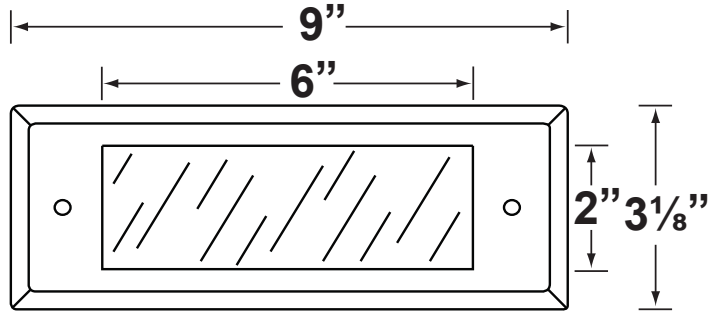

ACCESSORIES SHEET

PRODUCT # : CL-373B-AB

•Brick Lights

•Cast Brass

Faceplates

CX-898B-AB Brass lensed faceplate with frosted glass lens
Finish: AB- Antique Bronze