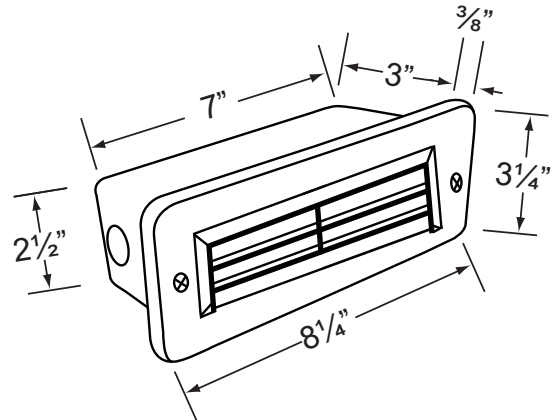

SPECIFICATION SHEET

PRODUCT # : CL-370B-AB

•Brick Lights

•Cast Brass

Fixture Specifications:

Housing: Heavy Duty Corrosion Resistant Cast Brass.

Faceplate: Die cast brass, fitted to housing with a silicone gasket.

Finish: **AB- Antique Bronze.** Natural toning process. AB finish will vary due to artistic process. Also available in **GM- Gun Metal**

Lens: Frosted and heat resistant glass.

Socket: Two S.C. Bayonet sockets, attached to aluminum reflector. Halogen socket available.

Lamp: 12V, S.C. Bayonet, 27W max. Available in 2xLED (2W & 2.5W) or without lamp. See the Lamp Guide below for more information.

Gasket: Silicone gasket, seals faceplate to housing. Providing weather tight protection.

Wiring: Fixture is prewired with a 3ft 18-2 SPT1-W direct burial cord. Wire connector sold separately. Silicone filled wire nut (**CX-854**) or quick locking wire connector (**CX-LOC**) are available from Corona Lighting.

Mounting: Recessed mount back box. Best used in concrete, brick and other masonry, with 5x 1/2" NPT inlets.

Electrical Notes: A remote 12V transformer is required. Options are available from Corona Lighting. Voltage range for LED lamps are 8V-21V.

Warranty: Limited lifetime warranty on fixture housing and faceplate against manufacturer's defects.

2x 2W and 2.5W

AVAILABLE LED LAMPS (Corona LED lamps have a five (5) year limited warranty against manufacturer's defects)

LAMP NUMBER	WATTS	BEAM		COLOR & TEMP.	RATED HOURS	HALOGEN EQUIVALENT
		SPREAD	LUMEN			
L-EDBA-2W	2	360°	200	2700K	25,000	20 Watt
L-EDBA-2.5W	2.5	180°	240	2700K	25,000	35 Watt
L-EDBA-2W-3K	2	360°	210	3000K	25,000	20 Watt
L-EDBA-2.5W-3K	2.5	180°	250	3000K	25,000	35 Watt
L-EDBA-AM*	2	360°	170	2000K	25,000	20 Watt

*AM- Amber color

For more additional Lamps, and accessories visit Coronalighting.com

JOB INFORMATION

TYPE: DATE:

JOB NAME & ADDRESS:

PRODUCT #:

TOTAL QUANTITY:

LAMP TYPE & WATTAGE:

TRANSFORMER:

CONTRACTOR:

SPECIFIER:

• If you are ordering LED lamps you should follow the format below:

• CL - product # - lamp - wattage

CL - 370B-AB - L-EDBA - 2W-3K

Example: CL-370B-AB-L-EDBA-2W-3K

• Corona Lighting reserves the right to make any change and/or improvement to the design and construction of this fixture without further notification.