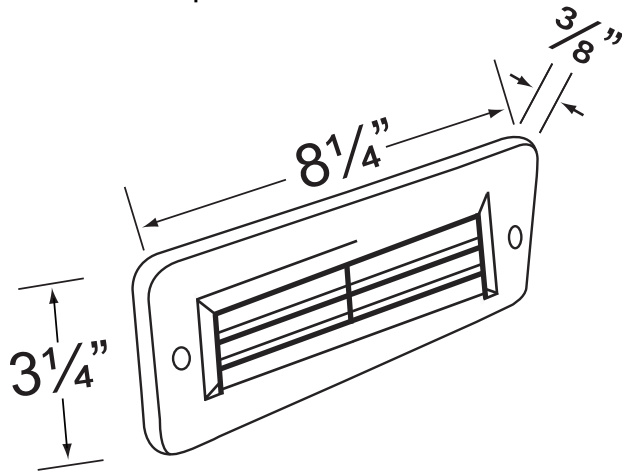

ACCESSORIES SHEET

PRODUCT # : CL-370B-AB

•Brick Lights

• Cast Brass

Faceplates

CX-836B-AB Brass 3 louver faceplate with frosted glass lens
Finish: **AB- Antique Bronze**

Cable Connectors

- CX-854 Direct Burial Silicone Filled Wire Nut, **Tan**
- CX-858 Speedy Cable Connector, Supply Cable up to 10-2, **Black**
- CX-839 Universal cable connector, Supply cable up to 8-2, one/Pack **Black**
- CX-LOC Quick-Locking Silicone Filled Wire Connector, 25 Sets (50 per Pack)