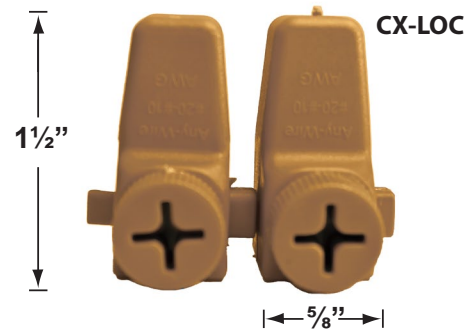

SPECIFICATION SHEET

PRODUCT # : CL-370B-AB

•Brick Lights

•Cast Brass

Fixture Specifications:

Housing: Heavy Duty Corrosion Resistant Cast Brass.

Faceplate: Die cast brass, fitted to housing with a silicone gasket.

Mounting: Recessed mount back box. Best used in concrete, brick and other masonry, with 5x 1/2" NPT inlets.

Electrical Notes: A remote 12V transformer is required. Options are available from Corona Lighting. Voltage range for LED lamps are 8V-21V.

TRANSFORMER:

CONTRACTOR:

SPECIFIER:

• If you are ordering LED lamps you should follow the format below:

• CL - product # - lamp - wattage

CL - 370B-AB - L-EDBA - 2W-3K

Example: CL-370B-AB-L-EDBA-2W-3K

• Corona Lighting reserves the right to make any change and/or improvement to the design and construction of this fixture without further notification.

ACCESSORIES SHEET

PRODUCT # : CL-370B-AB

•Brick Lights

• Cast Brass

Faceplates

CX-836B-AB Brass 3 louver faceplate with frosted glass lens
Finish: **AB- Antique Bronze**

Cable Connectors

- CX-854 Direct Burial Silicone Filled Wire Nut, **Tan**
- CX-858 Speedy Cable Connector, Supply Cable up to 10-2, **Black**
- CX-839 Universal cable connector, Supply cable up to 8-2, one/Pack **Black**
- CX-LOC Quick-Locking Silicone Filled Wire Connector, 25 Sets (50 per Pack)