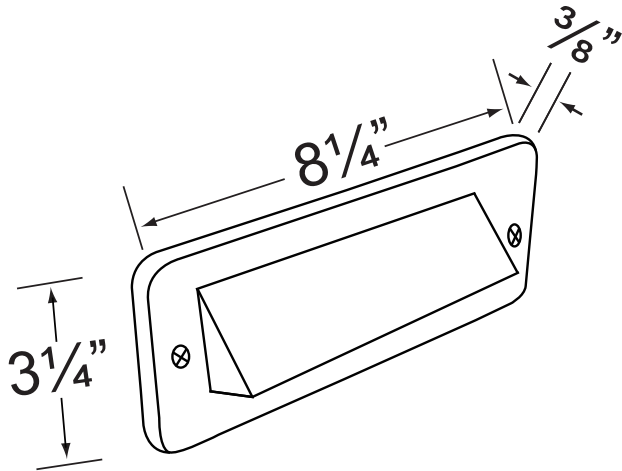

PRODUCT # : CL-369B-AB

•Brick Lights

• Cast Brass

Faceplates

CX-835B-AB Brass 1 louver faceplate with frosted glass lens

Finish: **AB**- Antique Bronze
Also available in **GM**- Gun Metal

Cable Connector

CX-854 Direct Burial Silicone Filled Wire Nut, Tan