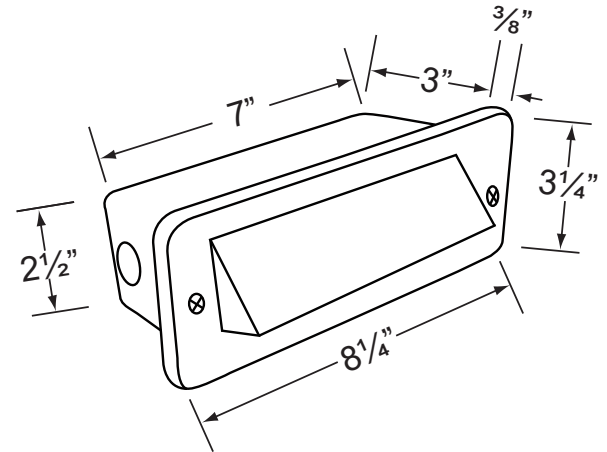

SPECIFICATION SHEET

PRODUCT # : CL-369B-AB

•Brick Lights

•Cast Brass

Fixture Specifications:

Housing: Heavy Duty Corrosion Resistant Cast Brass.

Faceplate: Die cast brass, fitted to housing with a silicone gasket.

Finish: **AB- Antique Bronze.** Natural toning process. AB finish will vary due to artistic process. Also available in **GM- Gun Metal**

Lens: Frosted and heat resistant glass.

Socket: Two S.C. Bayonet sockets, attached to aluminum reflector. Halogen socket available.

Lamp: 12V, S.C. Bayonet, 27W max. Available in 2xLED (2W & 2.5W) or without lamp. See the Lamp Guide below for more information.

Gasket: Silicone gasket, seals faceplate to housing. Providing weather tight protection.

Wiring: Fixture is prewired with a 3ft 18-2 SPT1-W direct burial cord. Wire connector sold separately. Silicone filled wire nut (**CX-854**) is available from Corona Lighting.

Mounting: Recessed mount back box. Best used in concrete, brick and other masonry, with 5x 1/2" NPT inlets.

Electrical Notes: A remote 12V transformer is required. Options are available from Corona Lighting. Voltage range for LED lamps are 8V-21V.

Warranty: Limited lifetime warranty on fixture housing and faceplate against manufacturer's defects.

2x 2W & 2.5W

AVAILABLE LED LAMPS (Corona LED lamps have a five (5) year limited warranty against manufacturer's defects)

LAMP NUMBER	WATTS	BEAM		COLOR & TEMP.	RATED HOURS	HALOGEN EQUIVALENT
		SPREAD	LUMEN			
L-EDBA-2W	2	360°	200	2700K	25,000	20 Watt
L-EDBA-2.5W	2.5	180°	240	2700K	25,000	35 Watt
L-EDBA-2W-3K	2	360°	210	3000K	25,000	20 Watt
L-EDBA-2.5W-3K	2.5	180°	250	3000K	25,000	35 Watt
L-EDBA-AM*	2	360°	170	2000K	25,000	20 Watt

*AM- Amber color

For more additional Lamps, and accessories visit Coronalighting.com

JOB INFORMATION

TYPE: DATE:

JOB NAME & ADDRESS:

PRODUCT #:

TOTAL QUANTITY:

LAMP TYPE & WATTAGE:

TRANSFORMER:

CONTRACTOR:

SPECIFIER:

• If you are ordering LED lamps you should follow the format below:

• CL - product # - lamp - wattage

CL - 369B-AB - L-EDBA - 2W-3K

Example: CL-369B-AB-L-EDBA-2W-3K

• Corona Lighting reserves the right to make any change and/or improvement to the design and construction of this fixture without further notification.