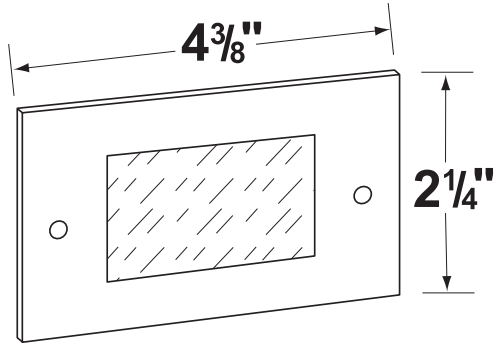

PRODUCT # : CL-360B-AB

• Step Light

• Steel & Brass

Faceplates

CX-872B-AB Brass, Lensed faceplate with white acrylic lens.

Finish: **AB**-Antique Bronze. Also available in:
Aluminum: **BK**-Black, **BZ**-Bronze, **RT**- Rust or **WH**-White
Metal: **GM**-Gun Metal, **OC**-old Copper, **RC**- Raw Copper, **SI**- Silver