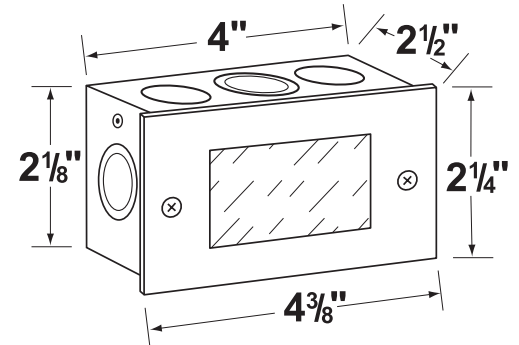

SPECIFICATION SHEET

PRODUCT # : CL-360B-AB

• Step Light

• Steel & Brass

Fixture Specifications:

Housing: White powder coated steel mount box with S.C. bayonet socket.

Faceplate: Stamped brass available in **AB**- Antique Bronze. AB finish will vary due to artistic process. Also available in aluminum: **BK**-Black, **BZ**-Bronze, **RT**- Rust or **WH**-White
Stamped Metal: **GM**-Gun Metal, **OC**-old Copper, **RC**- Raw Copper, **SI**- Silver

Lens: High impact white polycarbonate

Socket: Top grade fixed SC bayonet socket

Lamp: 12V, S.C. Bayonet, 18W max.
Available in LED (2W & 2.5W) or without lamp.
See the Lamp Guide below for more information.

Gasket: Silicone gasket providing water-tight protection.

Wiring: Fixture comes prewired with a 12 inch direct burialcord. Wire connector sold separately. Silicone filled wire nut (**CX-854**) are available from Corona Lighting.

Mounting: Recessed box to mount into concrete, brick or Masonry. Outdoor use only.

Electrical Notes: A remote 12V transformer is required. Options are available from Corona Lighting. Voltage range for LED lamps are 8V-21V.

Warranty: **AB, GM, OC, SI, and RC**- Limited lifetime warranty on fixture housing and faceplate against manufacturer's defects.
BK, BZ, RT and WH- Five year warranty on fixture housing and faceplate against manufacturer's defects.

AVAILABLE LED LAMPS (Corona LED lamps have a five (5) year limited warranty against manufacturer's defects)

LAMP NUMBER	WATTS	BEAM		COLOR & TEMP.	RATED HOURS	HALOGEN EQUIVALENT
		SPREAD	LUMEN			
L-EDBA-2W	2	360°	200	2700K	25,000	20 Watt
L-EDBA-2.5W	2.5	180°	240	2700K	25,000	35 Watt
L-EDBA-2W-3K	2	360°	210	3000K	25,000	20 Watt
L-EDBA-2.5W-3K	2.5	180°	250	3000K	25,000	35 Watt
L-EDBA-AM*	2	360°	170	2000K	25,000	20 Watt

*AM- Amber color

For more additional Lamps, and accessories visit Coronalighting.com

JOB INFORMATION

TYPE: DATE:

JOB NAME & ADDRESS:

PRODUCT #:

TOTAL QUANTITY:

LAMP TYPE & WATTAGE:

TRANSFORMER:

CONTRACTOR:

SPECIFIER:

• If you are ordering LED lamps you should follow the format below:

• CL - **product #** - **color** - **lamp** - **wattage**
CL - 360 - BK - L-EDBA - 2W-3K

Example: CL-360-BK-L-EDBA-2W-3K

• Corona Lighting reserves the right to make any change and/or improvement to the design and construction of this fixture without further notification.