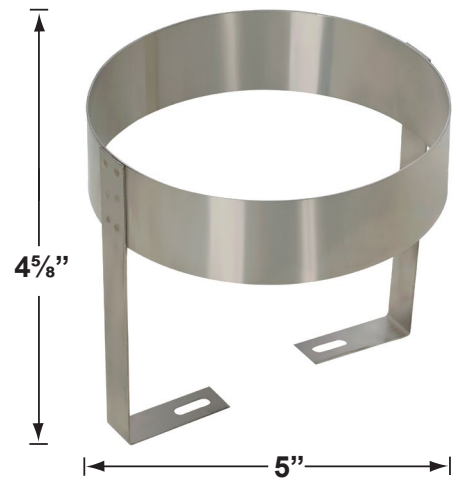

Mounting Tools

- CX-237 Concrete Pour Kit, **Stainless Steel**