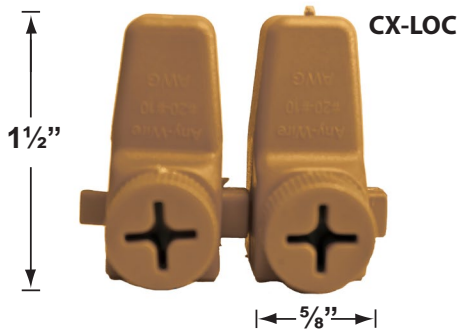

### Fixture Specifications:

**Housing:** Injection molded composite for high UV stability.  
**Faceplate:** Diecast brass, fitted to housing with silicone "O" ring gasket.  
**Finish:** **AB- Antique Bronze.** Natural toning process. AB finish will vary due to artistic process. Also available in **GM- Gun Metal**  
**Lens:** Frosted and heat resistant flat glass.  
**Socket:** Top grade adjustable ceramic bi-pin socket with retention clip and teflon-jacketed wire lead.  
**Lamp:** 12V, MR-16, 50W max. Available in LED (3.5W & 5W). See the Lamp Guide below for more information.  
**Gasket:** Silicone "O" ring seals faceplate to housing providing weather tight protection.

**Wiring:** Fixture is prewired with a 3ft 18-2 SJT-W direct burial cord. Wire connector sold separately. Universal connector (**CX-839**), silicone filled wire nut (**CX-854**) or quick locking wire connector (**CX-LOC**) are available from Corona Lighting.  
**Mounting:** In-ground direct burial or concrete encasement. For best results when mounting in concrete, use the concrete pour kit (**CX-237**)  
**Electrical Notes:** A remote 12V transformer is required. Options are available from Corona Lighting. Voltage range for LED lamps are 9V-17V.  
**Warranty:** Limited lifetime warranty on fixture Brass faceplate and ten (10) years on housing against manufacturer's defects.

• When ordering LED lamp with a fixture your part number should follow the format below:

• CL - product # - lamp - wattage - lamp angle  
 CL - 348B-AB - L-ED16 - 5W - FL

Example: CL-348B-AB-L-ED16-5W-FL

### Cable Connectors

- CX-854 Direct Burial Silicone Filled Wire Nut, **Tan**
- CX-858 Speedy Cable Connector, Supply Cable up to 10-2, **Black**
- CX-839 Universal cable connector, Supply cable up to 8-2, one/Pack **Black**
- CX-LOC Quick-Locking Silicone Filled Wire Connector, 25 Sets (50 per Pack)