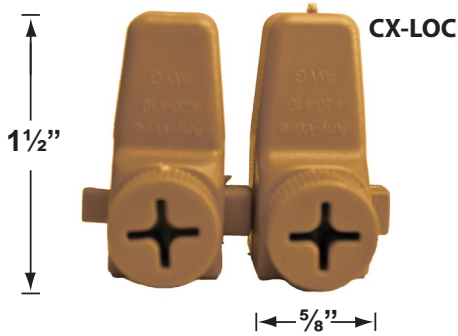

SPECIFICATION SHEET

PRODUCT # : CL-336

•Well Lights

•Stainless Steel

Fixture Specifications:

Housing: Stainless steel adjustable fixture, suspended inside areversible PVC sleeve with both flat and angle-cut options on either end.

Finish: Fixture is naturally finished stainless steel. PVC sleeve is only available in Black.

Lens: None.

Socket: Top grade adjustable (25° tilt), ceramic screw-in terminal

Lamp: 12V, Par 36 50W Max. Available in LED (6W, 10W & 13W) or without lamp. See Lamp Guide beow for more information.

Gasket: None.

Wiring: Fixture is prewired with a 5ft 18-2 SJT-W direct burial cord. Wire connector sold seperately. Silicone filled wire nut (**CX-854**) or quick locking wire connector (**CX-LOC**) are available from Corona Lighting.

CONTRACTOR:

SPECIFIER:

PRODUCT # : CL-336

• Well Lights

• Stainless Steel

Cable Connectors

- CX-854 Direct Burial Silicone Filled Wire Nut, **Tan**
- CX-858 Speedy Cable Connector, Supply Cable up to 10-2, **Black**
- CX-839 Universal cable connector, Supply cable up to 8-2, one/Pack **Black**
- CX-LOC Quick-Locking Silicone Filled Wire Connector, 25 Sets (50 per Pack)