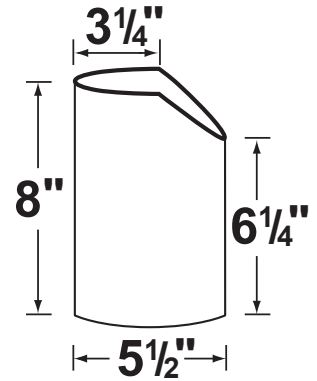

SPECIFICATION SHEET

PRODUCT # : CL-336

•Well Lights

•Stainless Steel

Fixture Specifications:

Housing: Stainless steel adjustable fixture, suspended inside areversible PVC sleeve with both flat and angle-cut options on either end.

Finish: Fixture is naturally finished stainless steel. PVC sleeve is only available in Black.

Lens: None.

Socket: Top grade adjustable (25° tilt), ceramic screw-in terminal

Lamp: 12V, Par 36 50W Max. Available in LED (6W, 10W & 13W) or without lamp. See Lamp Guide beow for more information.

Gasket: None.

Wiring: Fixture is prewired with a 5ft 18-2 SJT-W direct burial cord. Wire connector sold seperately. Silicone filled wire nut (**CX-854**) or quick locking wire connector (**CX-LOC**) are available from Corona Lighting.

Mounting: In-ground direct burial or concrete encasement. Use gravel for proper drainage. Angle cut end required when installed 3" above the ground surface.

Electrical Notes: A remote 12V transformer is required. Options are available from Corona Lighting. Voltage range for LED lamps are 9V-24V. Proper grease/lubricant is suggested on threaded parts during installation process.

Warranty: Limited lifetime warranty on fixture only, against manufacturer's defects.

AVAILABLE LED LAMPS (Corona LED lamps have a five (5) year limited warranty against manufacturer's defects)

LAMP NUMBER	WATTS	BEAM		COLOR & TEMP.	RATED HOURS	HALOGEN EQUIVALENT
		SPREAD	LUMEN			
L-ED36-6W-FL	6	45° Flood	610	2700K	50,000	35 Watt
L-ED36-6W-WF	6	60° Wide Flood	610	2700K	50,000	35 Watt
L-ED36-10W-FL	10	45° Flood	800	2700K	50,000	50 Watt
L-ED36-10W-WF	10	60° Wide Flood	800	2700K	50,000	50 Watt
L-ED36-13W-FL	13	45° Flood	1150	2700K	50,000	75 Watt
L-ED36-13W-WF	13	60° Wide Flood	1150	2700K	50,000	75 Watt

For more additional Lamps, and accessories visit Coronalighting.com

JOB INFORMATION

TYPE: _____ DATE: _____

JOB NAME & ADDRESS:

PRODUCT #:

TOTAL QUANTITY:

LAMP TYPE & WATTAGE:

TRANSFORMER:

CONTRACTOR:

SPECIFIER: