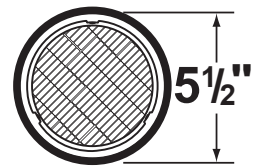

SPECIFICATION SHEET

PRODUCT # : CL-336

•Well Lights

•Stainless Steel

Fixture Specifications:

Housing: Stainless steel adjustable fixture, suspended inside areversible PVC sleeve with both flat and angle-cut options on either end.

Finish: Fixture is naturally finished stainless steel. PVC sleeve is only available in Black.

Lens: None.

Socket: Top grade adjustable (25° tilt), ceramic screw-in terminal

Lamp: 12V, Par 36 50W Max. Available in LED (6W, 10W & 13W) or without lamp. See Lamp Guide beow for more information.

Gasket: None.

Wiring: Fixture is prewired with a 5ft 18-2 SJT-W direct burial cord. Wire connector sold seperately. Silicone filled wire nut (**CX-854**) or quick locking wire connector (**CX-LOC**) are available from Corona Lighting.

Mounting: In-ground direct burial or concrete encasement. Use gravel for proper drainage. Angle cut end required when installed 3" above the ground surface.

Electrical Notes: A remote 12V transformer is required. Options are available from Corona Lighting. Voltage range for LED lamps are 9V-24V. Proper grease/lubricant is suggested on threaded parts during installation process.

Warranty: Limited lifetime warranty on fixture only, against manufacturer's defects.

AVAILABLE LED LAMPS (Corona LED lamps have a five (5) year limited warranty against manufacturer's defects)

LAMP NUMBER	WATTS	BEAM		COLOR & TEMP.	RATED HOURS	HALOGEN EQUIVALENT
		SPREAD	LUMEN			
L-ED36-6W-FL	6	45° Flood	610	2700K	50,000	35 Watt
L-ED36-6W-WF	6	60° Wide Flood	610	2700K	50,000	35 Watt
L-ED36-10W-FL	10	45° Flood	800	2700K	50,000	50 Watt
L-ED36-10W-WF	10	60° Wide Flood	800	2700K	50,000	50 Watt
L-ED36-13W-FL	13	45° Flood	1150	2700K	50,000	75 Watt
L-ED36-13W-WF	13	60° Wide Flood	1150	2700K	50,000	75 Watt

For more additional Lamps, and accessories visit Coronalighting.com

JOB INFORMATION

TYPE: _____ DATE: _____

JOB NAME & ADDRESS:

PRODUCT #:

TOTAL QUANTITY:

LAMP TYPE & WATTAGE:

TRANSFORMER:

CONTRACTOR:

SPECIFIER: