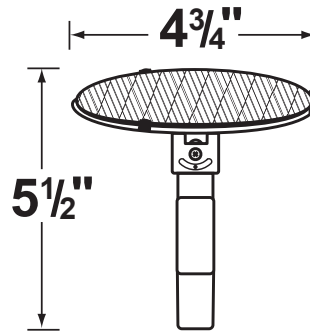

SPECIFICATION SHEET

PRODUCT # : CL-336

•Well Lights

•Stainless Steel

Fixture Specifications:

Housing: Stainless steel adjustable fixture, suspended inside areversible PVC sleeve with both flat and angle-cut options on either end.

Finish: Fixture is naturally finished stainless steel. PVC sleeve is only available in Black.

Lens: None.

Socket: Top grade adjustable (25° tilt), ceramic screw-in terminal

Lamp: 12V, Par 36 50W Max. Available in LED (6W, 10W & 13W) or without lamp. See Lamp Guide beow for more information.

Gasket: None.

Wiring: Fixture is prewired with a 5ft 18-2 SJT-W direct burial cord. Wire connector sold seperately. Silicone filled wire nut (**CX-854**) or quick locking wire connector (**CX-LOC**) are available from Corona Lighting.

Mounting: In-ground direct burial or concrete encasement. Use gravel for proper drainage. Angle cut end required when installed 3" above the ground surface.

Electrical Notes: A remote 12V transformer is required. Options are available from Corona Lighting. Voltage range for LED lamps are 9V-24V. Proper grease/lubricant is suggested on threaded parts during installation process.

Warranty: Limited lifetime warranty on fixture only, against manufacturer's defects.

AVAILABLE LED LAMPS (Corona LED lamps have a five (5) year limited warranty against manufacturer's defects)

LAMP NUMBER	WATTS	BEAM		COLOR & TEMP.	RATED HOURS	HALOGEN EQUIVALENT
		SPREAD	LUMEN			
L-ED36-6W-FL	6	45° Flood	610	2700K	50,000	35 Watt
L-ED36-6W-WF	6	60° Wide Flood	610	2700K	50,000	35 Watt
L-ED36-10W-FL	10	45° Flood	800	2700K	50,000	50 Watt
L-ED36-10W-WF	10	60° Wide Flood	800	2700K	50,000	50 Watt
L-ED36-13W-FL	13	45° Flood	1150	2700K	50,000	75 Watt
L-ED36-13W-WF	13	60° Wide Flood	1150	2700K	50,000	75 Watt

For more additional Lamps, and accessories visit Coronalighting.com

JOB INFORMATION

TYPE: _____ DATE: _____

JOB NAME & ADDRESS:

PRODUCT #:

TOTAL QUANTITY:

LAMP TYPE & WATTAGE:

TRANSFORMER:

CONTRACTOR:

SPECIFIER: