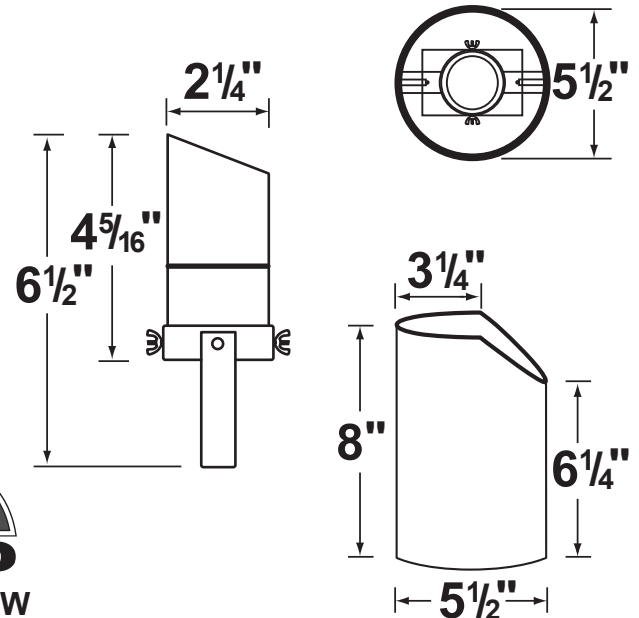

SPECIFICATION SHEET

PRODUCT # : CL-334-SS

• Well Lights

• Stainless Steel

Fixture Specifications:

Housing: Adjustable solid stainless steel fixture, suspended inside a reversible PVC sleeve with both flat and angle-cut options on either end.

Finish : **SS- Stainless Steel.**
Also available in **BR- Natural Brass.**
PVC sleeve available only in Black.

Lens: Clear, tempered and heat resistant glass.

Socket: Top grade ceramic bi-pin socket with retension clip.

Lamp: 12V, MR-16, 50W max.
Available in LED (3.5W & 5W) or without lamp.
See the Lamp Guide below for more information.

Gasket: Silicone "O" ring seals faceplate to housing providing weather tight protection.

Wiring: Fixture is prewired with a 3ft 18-2 SJT-W direct burial cord. Wire connector sold separately. Silicone filled wire nut (**CX-854**) or quick-locking wire connector (**CX-LOC**) is available from Corona Lighting.

Mounting: In-ground direct burial or concrete encasement. Use gravel for proper drainage. Angle cut end required when fixture is installed 3" above the ground.

Electrical Notes: A remote 12V transformer is required. Options are available from Corona Lighting. Voltage range for LED lamps are 9V-17V. Proper grease/lubricant is suggested on threaded parts during installation process.

Warranty: Limited lifetime warranty on stainless steel fixture against manufacturer's defects.

3.5W and 5W

AVAILABLE LED LAMPS (Corona LED lamps have a five (5) year limited warranty against manufacturer's defects)

LAMP NUMBER	WATTS	BEAM		COLOR & TEMP.	RATED HOURS	HALOGEN EQUIVALENT
		SPREAD	LUMEN			
L-ED16-3W-SP	3.5	15° Spot	270	2700K	50,000	25 Watt
L-ED16-3W-FL	3.5	45° Flood	270	2700K	50,000	25 Watt
L-ED16-3W-WF	3.5	60° Wide Flood	270	2700K	50,000	25 Watt
L-ED16-5W-SP	5	15° Spot	350	2700K	50,000	40 Watt
L-ED16-5W-FL	5	45° Flood	350	2700K	50,000	40 Watt
L-ED16-5W-WF	5	60° Wide Flood	350	2700K	50,000	40 Watt
L-ED16-COB5W-SP	5	15° Spot	450	2700K	50,000	50 Watt
L-ED16-COB5W-FL	5	38° Flood	450	2700K	50,000	50 Watt
L-ED16-COB5W-WF	5	60° Wide Flood	450	2700K	50,000	50 Watt
L-ED16-COB5W-SP3K	5	15° Spot	470	3000K	50,000	50 Watt
L-ED16-COB5W-FL3K	5	38° Flood	470	3000K	50,000	50 Watt
L-ED16-COB5W-WF3K	5	60° Wide Flood	470	3000K	50,000	50 Watt

■ Single color MR-16 LED available in AMBER, BLUE, GREEN, PURPLE, RED and VIOLET

JOB INFORMATION

TYPE: _____ DATE: _____

JOB NAME & ADDRESS: _____

PRODUCT #: _____

TOTAL QUANTITY: _____

LAMP TYPE & WATTAGE: _____

TRANSFORMER: _____

CONTRACTOR: _____

SPECIFIER: _____

• When ordering LED lamp with a fixture your part number should follow the format below:

• CL - product # - lamp - wattage - lamp angle

CL - 334-SS - L-ED16 - 5W - FL

Example: CL-334-SS-L-ED16-5W-FL

• Corona Lighting reserves the right to make any change and/or improvement to the design and construction of this fixture without further notification.