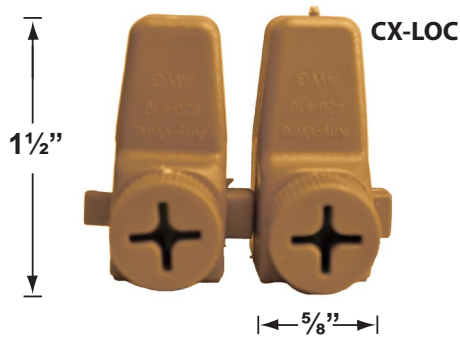

SPECIFICATION SHEET

PRODUCT # : CL-334-SS

• Well Lights

• Stainless Steel

Fixture Specifications:

Housing: Adjustable solid stainless steel fixture, suspended inside a reversible PVC sleeve with both flat and angle-cut options on either end.

Example: CL-334-SS-L-ED16-5W-FL

• Corona Lighting reserves the right to make any change and/or improvement to the design and construction of this fixture without further notification.

PRODUCT # : CL-334-SS

• Well Lights

• Stainless Steel

Cable Connectors

- CX-854 Direct Burial Silicone Filled Wire Nut, **Tan**
- CX-858 Speedy Cable Connector, Supply Cable up to 10-2, **Black**
- CX-839 Universal cable connector, Supply cable up to 8-2, one/Pack **Black**
- CX-LOC Quick-Locking Silicone Filled Wire Connector, 25 Sets (50 per Pack)