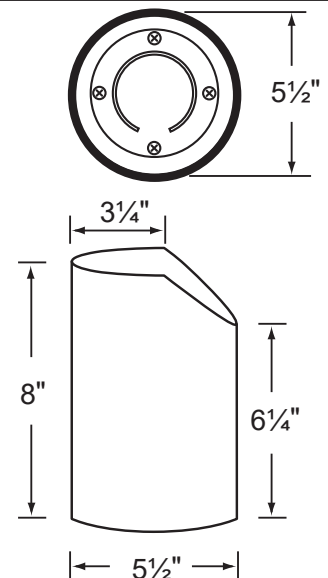

• Well Lights

• Aluminum

Fixture Specifications:

Housing: Die cast aluminum adjustable fixture, suspended inside areversible PVC sleeve with both flat and angle-cut options on either end.

Finish : Polyester UV powder coated, in **BK-Black**. Also available in **BR- Natural Brass**, and Composite housing in **NM- Black** finish. PVC sleeve available in Black only.

Lens: Clear, tempered and heat resistant convex glass. Extra flat lens included.

Socket: Top grade ceramic bi-pin socket with retention clip.

Lamp: 12V, MR-16, 50W max.
Available in LED (3.5W & 5W) or without lamp.
See the Lamp Guide below for more information.

Gasket: Silicone "0" ring seals faceplate to housing providing weather tight protection.

Wiring: Fixture is prewired with a 3ft 18-2 SJT-W direct burial cord. Wire connector sold separately. Silicone filled wire nut (**CX-854**) or quick-locking wire connector (**CX-LOC**) is available from Corona Lighting.

Mounting: In-ground direct burial or concrete encasement. Use gravel for proper drainage. Angle cut end required when installed 3" above the ground surface.

Electrical Notes: A remote 12V transformer is required. Options are available from Corona Lighting. Voltage range for LED lamps are 9V-17V. Some assembly needed. Proper grease/lubricant is suggested on threaded parts during installation.

Warranty: Limited One (1) year warranty on aluminum fixture against manufacturer's defects.

3.5W and 5W

AVAILABLE LED LAMPS (Corona LED lamps have a five (5) year limited warranty against manufacturer's defects)

LAMP NUMBER	WATTS	BEAM		COLOR & TEMP.	RATED HOURS	HALOGEN EQUIVALENT
		SPREAD	LUMEN			
L-ED16-3W-SP	3.5	15° Spot	270	2700K	50,000	25 Watt
L-ED16-3W-FL	3.5	45° Flood	270	2700K	50,000	25 Watt
L-ED16-3W-WF	3.5	60° Wide Flood	270	2700K	50,000	25 Watt
L-ED16-5W-SP	5	15° Spot	350	2700K	50,000	40 Watt
L-ED16-5W-FL	5	45° Flood	350	2700K	50,000	40 Watt
L-ED16-5W-WF	5	60° Wide Flood	350	2700K	50,000	40 Watt
L-ED16-COB5W-SP	5	15° Spot	450	2700K	50,000	50 Watt
L-ED16-COB5W-FL	5	38° Flood	450	2700K	50,000	50 Watt
L-ED16-COB5W-WF	5	60° Wide Flood	450	2700K	50,000	50 Watt
L-ED16-COB5W-SP3K	5	15° Spot	470	3000K	50,000	50 Watt
L-ED16-COB5W-FL3K	5	38° Flood	470	3000K	50,000	50 Watt
L-ED16-COB5W-WF3K	5	60° Wide Flood	470	3000K	50,000	50 Watt

■ Single color MR-16 LED available in AMBER, BLUE, GREEN, PURPLE, RED and VIOLET

JOB INFORMATION

TYPE: DATE:

JOB NAME & ADDRESS:

PRODUCT #:

TOTAL QUANTITY:

LAMP TYPE & WATTAGE:

TRANSFORMER:

CONTRACTOR:

SPECIFIER:

• When ordering LED lamp with a fixture your part number should follow the format below:

• CL - product # - color - lamp - wattage - lamp angle

CL - 332 - BK - L-ED16 - 5W - FL

Example: CL-332-BK-L-ED16-5W-FL

• Corona Lighting reserves the right to make any change and/or improvement to the design and construction of this fixture without further notification.