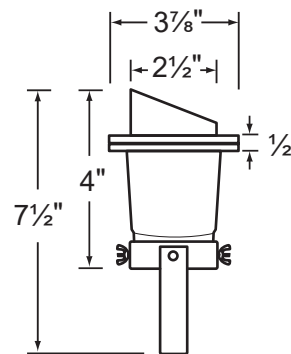

• Well Lights

• Aluminum

Fixture Specifications:

Housing: Die cast aluminum adjustable fixture, suspended inside areversible PVC sleeve with both flat and angle-cut options on either end.

Finish : Polyester UV powder coated, in **BK-Black**. Also available in **BR- Natural Brass**, and Composite housing in **NM- Black** finish. PVC sleeve available in Black only.

Lens: Clear, tempered and heat resistant convex glass. Extra flat lens included.

Socket: Top grade ceramic bi-pin socket with retention clip.

Lamp: 12V, MR-16, 50W max.
Available in LED (3.5W & 5W) or without lamp.
See the Lamp Guide below for more information.

Gasket: Silicone "0" ring seals faceplate to housing providing weather tight protection.

Wiring: Fixture is prewired with a 3ft 18-2 SJT-W direct burial cord. Wire connector sold separately. Silicone filled wire nut (**CX-854**) or quick-locking wire connector (**CX-LOC**) is available from Corona Lighting.

Mounting: In-ground direct burial or concrete encasement. Use gravel for proper drainage. Angle cut end required when installed 3" above the ground surface.

Electrical Notes: A remote 12V transformer is required. Options are available from Corona Lighting. Voltage range for LED lamps are 9V-17V. Some assembly needed. Proper grease/lubricant is suggested on threaded parts during installation.

Warranty: Limited One (1) year warranty on aluminum fixture against manufacturer's defects.

3.5W and 5W

AVAILABLE LED LAMPS (Corona LED lamps have a five (5) year limited warranty against manufacturer's defects)

LAMP NUMBER	WATTS	BEAM		COLOR & TEMP.	RATED HOURS	HALOGEN EQUIVALENT
		SPREAD	LUMEN			
L-ED16-3W-SP	3.5	15° Spot	270	2700K	50,000	25 Watt
L-ED16-3W-FL	3.5	45° Flood	270	2700K	50,000	25 Watt
L-ED16-3W-WF	3.5	60° Wide Flood	270	2700K	50,000	25 Watt
L-ED16-5W-SP	5	15° Spot	350	2700K	50,000	40 Watt
L-ED16-5W-FL	5	45° Flood	350	2700K	50,000	40 Watt
L-ED16-5W-WF	5	60° Wide Flood	350	2700K	50,000	40 Watt
L-ED16-COB5W-SP	5	15° Spot	450	2700K	50,000	50 Watt
L-ED16-COB5W-FL	5	38° Flood	450	2700K	50,000	50 Watt
L-ED16-COB5W-WF	5	60° Wide Flood	450	2700K	50,000	50 Watt
L-ED16-COB5W-SP3K	5	15° Spot	470	3000K	50,000	50 Watt
L-ED16-COB5W-FL3K	5	38° Flood	470	3000K	50,000	50 Watt
L-ED16-COB5W-WF3K	5	60° Wide Flood	470	3000K	50,000	50 Watt

■ Single color MR-16 LED available in AMBER, BLUE, GREEN, PURPLE, RED and VIOLET

JOB INFORMATION

TYPE: DATE:

JOB NAME & ADDRESS:

PRODUCT #:

TOTAL QUANTITY:

LAMP TYPE & WATTAGE:

TRANSFORMER:

CONTRACTOR:

SPECIFIER:

• When ordering LED lamp with a fixture your part number should follow the format below:

• CL - product # - color - lamp - wattage - lamp angle

CL - 332 - BK - L-ED16 - 5W - FL

Example: CL-332-BK-L-ED16-5W-FL

• Corona Lighting reserves the right to make any change and/or improvement to the design and construction of this fixture without further notification.