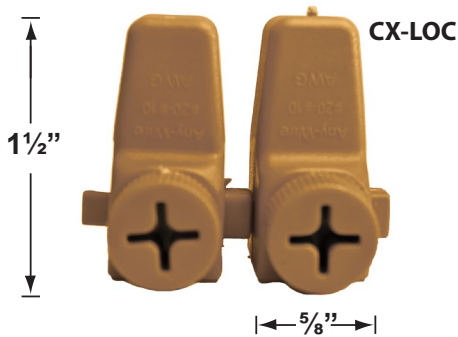

# ACCESSORIES SHEET

### Cable Connectors

- CX-854 Direct Burial Silicone Filled Wire Nut, **Tan**
- CX-858 Speedy Cable Connector, Supply Cable up to 10-2, **Black**
- CX-839 Universal cable connector, Supply cable up to 8-2, one/Pack **Black**
- CX-LOC Quick-Locking Silicone Filled Wire Connector, 25 Sets (50 per Pack)