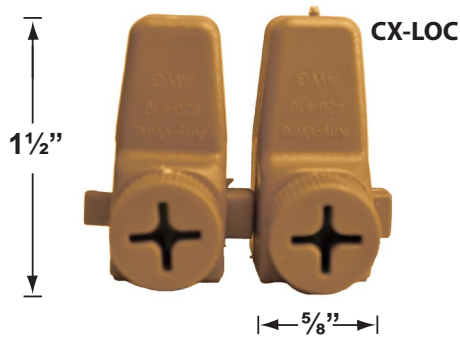

SPECIFIER: \_\_\_\_\_

• When ordering LED lamp with a fixture your part number should follow the format below:

• CL - product # - lamp - wattage - lamp angle

CL - 323B-AB - L-ED16 - 5W - FL

Example: CL-323B-AB-L-ED16-5W-FL

### Cable Connectors

- CX-854 Direct Burial Silicone Filled Wire Nut, **Tan**
- CX-858 Speedy Cable Connector, Supply Cable up to 10-2, **Black**
- CX-839 Universal cable connector, Supply cable up to 8-2, one/Pack **Black**
- CX-LOC Quick-Locking Silicone Filled Wire Connector, 25 Sets (50 per Pack)