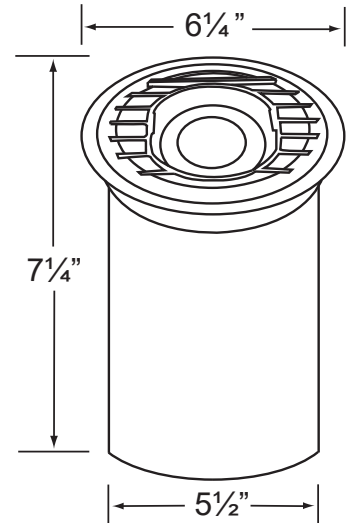

AVAILABLE LED LAMPS (Corona LED lamps have a five (5) year limited warranty against manufacturer's defects)

LAMP NUMBER	WATTS	BEAM		COLOR & TEMP.	RATED HOURS	HALOGEN EQUIVALENT
		SPREAD	LUMEN			
L-ED16-3W-SP	3.5	15° Spot	270	2700K	50,000	25 Watt
L-ED16-3W-FL	3.5	45° Flood	270	2700K	50,000	25 Watt
L-ED16-3W-WF	3.5	60° Wide Flood	270	2700K	50,000	25 Watt
L-ED16-5W-SP	5	15° Spot	350	2700K	50,000	40 Watt
L-ED16-5W-FL	5	45° Flood	350	2700K	50,000	40 Watt
L-ED16-5W-WF	5	60° Wide Flood	350	2700K	50,000	40 Watt
L-ED16-COB5W-SP	5	15° Spot	450	2700K	50,000	50 Watt
L-ED16-COB5W-FL	5	38° Flood	450	2700K	50,000	50 Watt
L-ED16-COB5W-WF	5	60° Wide Flood	450	2700K	50,000	50 Watt
L-ED16-COB5W-SP3K	5	15° Spot	470	3000K	50,000	50 Watt
L-ED16-COB5W-FL3K	5	38° Flood	470	3000K	50,000	50 Watt
L-ED16-COB5W-WF3K	5	60° Wide Flood	470	3000K	50,000	50 Watt

■ Single color MR-16 LED available in AMBER, BLUE, GREEN, PURPLE, RED and VIOLET

JOB INFORMATION

TYPE: _____ DATE: _____

JOB NAME & ADDRESS: _____

PRODUCT #: _____

TOTAL QUANTITY: _____

LAMP TYPE & WATTAGE: _____

TRANSFORMER: _____

CONTRACTOR: _____

SPECIFIER: _____

• When ordering LED lamp with a fixture your part number should follow the format below:

• CL - product # - lamp - wattage - lamp angle

CL - 323B-AB - L-ED16 - 5W - FL

Example: CL-323B-AB-L-ED16-5W-FL

• Corona Lighting reserves the right to make any change and/or improvement to the design and construction of this fixture without further notification.