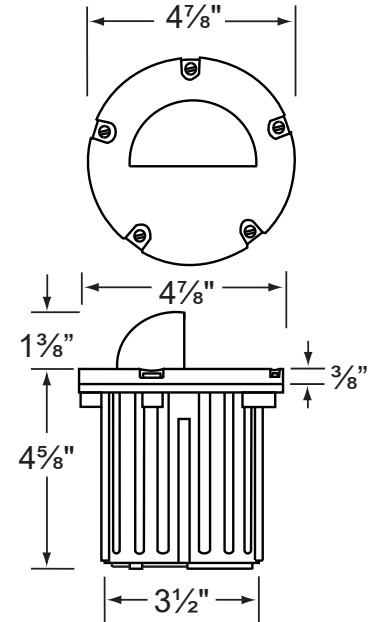

AVAILABLE LED LAMPS (Corona LED lamps have a five (5) year limited warranty against manufacturer's defects)

LAMP NUMBER	WATTS	BEAM		COLOR & TEMP.	RATED HOURS	HALOGEN EQUIVALENT
		SPREAD	LUMEN			
L-ED16-3W-SP	3.5	15° Spot	270	2700K	50,000	25 Watt
L-ED16-3W-FL	3.5	45° Flood	270	2700K	50,000	25 Watt
L-ED16-3W-WF	3.5	60° Wide Flood	270	2700K	50,000	25 Watt
L-ED16-5W-SP	5	15° Spot	350	2700K	50,000	40 Watt
L-ED16-5W-FL	5	45° Flood	350	2700K	50,000	40 Watt
L-ED16-5W-WF	5	60° Wide Flood	350	2700K	50,000	40 Watt
L-ED16-COB5W-SP	5	15° Spot	450	2700K	50,000	50 Watt
L-ED16-COB5W-FL	5	38° Flood	450	2700K	50,000	50 Watt
L-ED16-COB5W-WF	5	60° Wide Flood	450	2700K	50,000	50 Watt
L-ED16-COB5W-SP3K	5	15° Spot	470	3000K	50,000	50 Watt
L-ED16-COB5W-FL3K	5	38° Flood	470	3000K	50,000	50 Watt
L-ED16-COB5W-WF3K	5	60° Wide Flood	470	3000K	50,000	50 Watt

■ Single color MR-16 LED available in AMBER, BLUE, GREEN, PURPLE, RED and VIOLET

JOB INFORMATION

TYPE: _____ DATE: _____
JOB NAME & ADDRESS: _____
PRODUCT #: _____
TOTAL QUANTITY: _____
LAMP TYPE & WATTAGE: _____
TRANSFORMER: _____
CONTRACTOR: _____
SPECIFIER: _____

• When ordering LED lamp with a fixture your part number should follow the format below:

• CL - product # - lamp - wattage - lamp angle
CL - 319B-AB - L-ED16 - 5W - FL

Example: CL-319B-AB-L-ED16-5W-FL

• Corona Lighting reserves the right to make any change and/or improvement to the design and construction of this fixture without further notification.