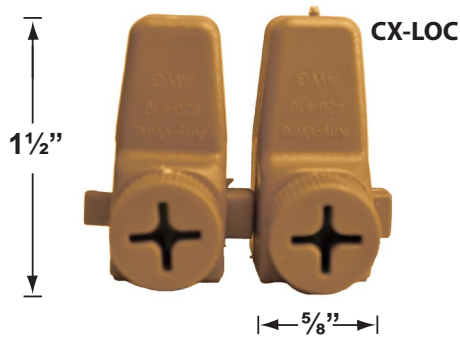

PRODUCT # : CL-319B-AB

• Well Lights

• Cast Brass Faceplate

Cable Connectors

- CX-854 Direct Burial Silicone Filled Wire Nut, **Tan**
- CX-858 Speedy Cable Connector, Supply Cable up to 10-2, **Black**
- CX-839 Universal cable connector, Supply cable up to 8-2, one/Pack **Black**
- CX-LOC Quick-Locking Silicone Filled Wire Connector, 25 Sets (50 per Pack)