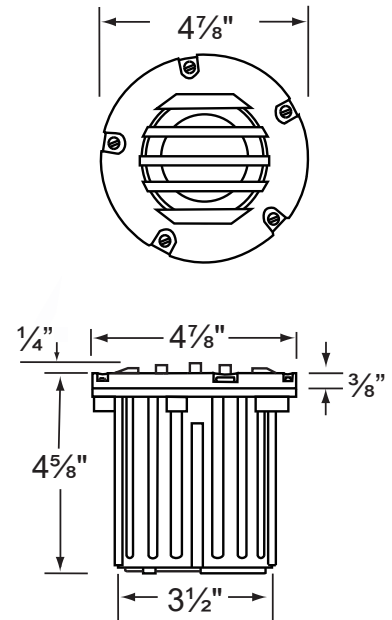

AVAILABLE LED LAMPS (Corona LED lamps have a five (5) year limited warranty against manufacturer's defects)

LAMP NUMBER	WATTS	BEAM		COLOR & TEMP.	RATED HOURS	HALOGEN EQUIVALENT
		SPREAD	LUMEN			
L-ED16-3W-SP	3.5	15° Spot	270	2700K	50,000	25 Watt
L-ED16-3W-FL	3.5	45° Flood	270	2700K	50,000	25 Watt
L-ED16-3W-WF	3.5	60° Wide Flood	270	2700K	50,000	25 Watt
L-ED16-5W-SP	5	15° Spot	350	2700K	50,000	40 Watt
L-ED16-5W-FL	5	45° Flood	350	2700K	50,000	40 Watt
L-ED16-5W-WF	5	60° Wide Flood	350	2700K	50,000	40 Watt
L-ED16-COB5W-SP	5	15° Spot	450	2700K	50,000	50 Watt
L-ED16-COB5W-FL	5	38° Flood	450	2700K	50,000	50 Watt
L-ED16-COB5W-WF	5	60° Wide Flood	450	2700K	50,000	50 Watt
L-ED16-COB5W-SP3K	5	15° Spot	470	3000K	50,000	50 Watt
L-ED16-COB5W-FL3K	5	38° Flood	470	3000K	50,000	50 Watt
L-ED16-COB5W-WF3K	5	60° Wide Flood	470	3000K	50,000	50 Watt

■ Single color MR-16 LED available in AMBER, BLUE, GREEN, PURPLE, RED and VIOLET

JOB INFORMATION

TYPE: _____ DATE: _____
JOB NAME & ADDRESS: _____
PRODUCT #: _____
TOTAL QUANTITY: _____
LAMP TYPE & WATTAGE: _____
TRANSFORMER: _____
CONTRACTOR: _____
SPECIFIER: _____

• When ordering LED lamp with a fixture your part number should follow the format below:

• CL - product # - lamp - wattage - lamp angle
CL - 318B-AB - L-ED16 - 5W - FL

Example: CL-318B-AB-L-ED16-5W-FL

• Corona Lighting reserves the right to make any change and/or improvement to the design and construction of this fixture without further notification.