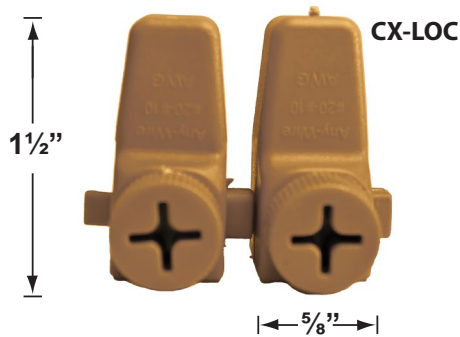

PRODUCT # : CL-318B-AB

• Well Lights

• Cast Brass Faceplate

Cable Connectors

- CX-854 Direct Burial Silicone Filled Wire Nut, **Tan**
- CX-858 Speedy Cable Connector, Supply Cable up to 10-2, **Black**
- CX-839 Universal cable connector, Supply cable up to 8-2, one/Pack **Black**
- CX-LOC Quick-Locking Silicone Filled Wire Connector, 25 Sets (50 per Pack)