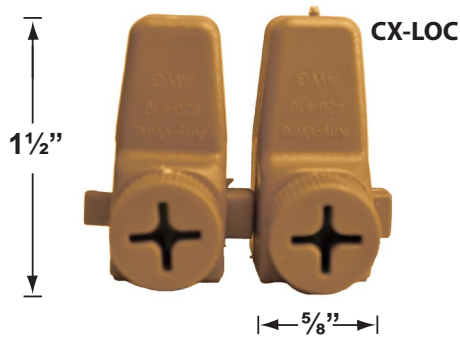

SPECIFICATION SHEET

PRODUCT # : CL-303-BR

•Well Lights

•Solid Brass

Fixture Specifications:

Housing: Solid brass fixture. Mounted with stainless steel retention clips inside PVC sleeve.

Finish: **BR-Natural Brass**
BK-Black finish on aluminum is also available. PVC is available in black only.

Gasket: Silicone "O" ring seals faceplate to housing providing weather tight protection.

Wiring:

Fixture is prewired with a 3ft 18-2 SJT-W direct burial cord. Wire connector sold separately. Universal connector (**CX-839**) or quick-locking wire connector (**CX-LOC**) is available from Corona Lighting.

JOB NAME & ADDRESS:

PRODUCT #:

TOTAL QUANTITY:

LAMP TYPE & WATTAGE:

TRANSFORMER:

CONTRACTOR:

SPECIFIER:

PRODUCT # : CL-303-BR

• Well Lights

• Solid Brass

Cable Connectors

- CX-854 Direct Burial Silicone Filled Wire Nut, **Tan**
- CX-858 Speedy Cable Connector, Supply Cable up to 10-2, **Black**
- CX-839 Universal cable connector, Supply cable up to 8-2, one/Pack **Black**
- CX-LOC Quick-Locking Silicone Filled Wire Connector, 25 Sets (50 per Pack)