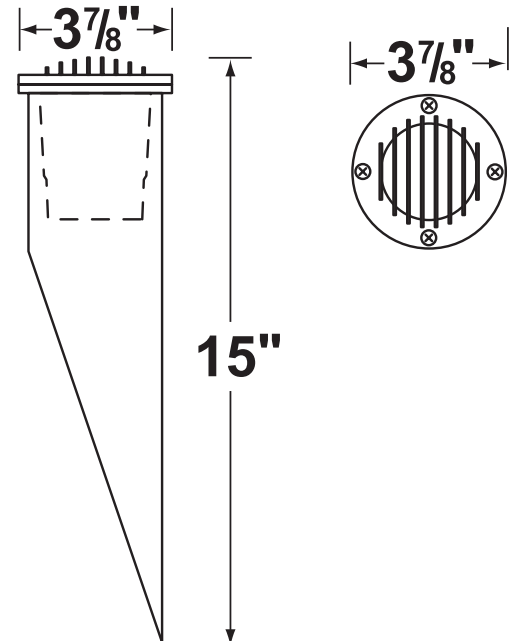

SPECIFICATION SHEET

PRODUCT # : CL-303-BR

•Well Lights

•Solid Brass

Fixture Specifications:

Housing: Solid brass fixture. Mounted with stainless steel retention clips inside PVC sleeve.

Finish: **BR-Natural Brass**
BK-Black finish on aluminum is also available. PVC is available in black only.

Lens: Clear, tempered, and heat resistant glass.

Socket: Top grade ceramic bi-pin socket with retention clip.

Lamp: 12V, MR-16, 50W max.
Available in LED (3.5W & 5W) or without lamp.
See the Lamp Guide below for more information.

Gasket: Silicone "O" ring seals faceplate to housing providing weather tight protection.

Wiring:

Fixture is prewired with a 3ft 18-2 SJT-W direct burial cord. Wire connector sold separately. Universal connector (**CX-839**) or quick-locking wire connector (**CX-LOC**) is available from Corona Lighting.

Mounting:

In-ground direct burial, or concrete encasement.

Electrical Notes:

A remote 12V transformer is required. Options are available from Corona Lighting. Voltage range for LED lamps are 9V-17V. Proper grease/lubricant is suggested on threaded parts during installation process.

Warranty:

Limited lifetime warranty on brass fixture against manufacturer's defects.

3.5W and 5W

AVAILABLE LED LAMPS (Corona LED lamps have a five (5) year limited warranty against manufacturer's defects)

LAMP NUMBER	WATTS	BEAM		COLOR & TEMP.	RATED HOURS	HALOGEN EQUIVALENT
		SPREAD	LUMEN			
L-ED16-3W-SP	3.5	15° Spot	270	2700K	50,000	25 Watt
L-ED16-3W-FL	3.5	45° Flood	270	2700K	50,000	25 Watt
L-ED16-3W-WF	3.5	60° Wide Flood	270	2700K	50,000	25 Watt
L-ED16-5W-SP	5	15° Spot	350	2700K	50,000	40 Watt
L-ED16-5W-FL	5	45° Flood	350	2700K	50,000	40 Watt
L-ED16-5W-WF	5	60° Wide Flood	350	2700K	50,000	40 Watt
L-ED16-COB5W-SP	5	15° Spot	450	2700K	50,000	50 Watt
L-ED16-COB5W-FL	5	38° Flood	450	2700K	50,000	50 Watt
L-ED16-COB5W-WF	5	60° Wide Flood	450	2700K	50,000	50 Watt
L-ED16-COB5W-SP3K	5	15° Spot	470	3000K	50,000	50 Watt
L-ED16-COB5W-FL3K	5	38° Flood	470	3000K	50,000	50 Watt
L-ED16-COB5W-WF3K	5	60° Wide Flood	470	3000K	50,000	50 Watt

■ Single color MR-16 LED available in AMBER, BLUE, GREEN, PURPLE, RED and VIOLET

• When ordering LED lamp with a fixture your part number should follow the format below:

• CL - **product #** - **lamp** - **wattage** - **lamp angle**
CL - 303-BR - L-ED16 - 5W - FL

Example: CL-303-BR-L-ED16-5W-FL

• Corona Lighting reserves the right to make any change and/or improvement to the design and construction of this fixture without further notification.

JOB INFORMATION

TYPE: DATE:

JOB NAME & ADDRESS:

PRODUCT #:

TOTAL QUANTITY:

LAMP TYPE & WATTAGE:

TRANSFORMER:

CONTRACTOR:

SPECIFIER: