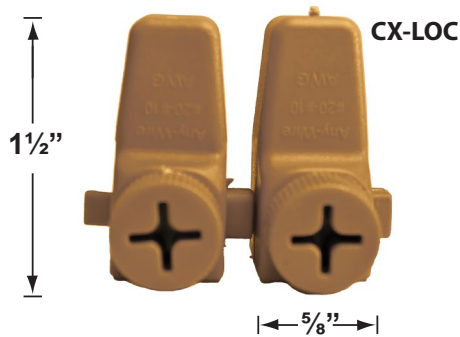

SPECIFICATION SHEET

PRODUCT # : CL-302-BR

•Well Lights

•Solid Brass

Fixture Specifications:

Housing: Solid brass fixture. Mounted with stainless steel retention clips inside PVC sleeve.

Finish: **BR-Natural Brass.** PVC is available in black only.

Gasket: Silicone "O" ring seals faceplate to housing providing weather tight protection.

Wiring: Fixture is prewired with a 3ft 18-2 SJT-W direct burial cord. Wire connector sold separately. Universal connector (**CX-839**), silicone filled wire nut (**CX-854**) or quick-locking wire connector (**CX-LOC**) is available from Corona Lighting.

CL - 302-BR - L-ED16 - 5W - FL

Example: CL-302-BR-L-ED16-5W-FL

• Corona Lighting reserves the right to make any change and/or improvement to the design and construction of this fixture without further notification.

PRODUCT # : CL-302-BR

• Well Lights

• Solid Brass

Cable Connectors

- CX-854 Direct Burial Silicone Filled Wire Nut, **Tan**
- CX-858 Speedy Cable Connector, Supply Cable up to 10-2, **Black**
- CX-839 Universal cable connector, Supply cable up to 8-2, one/Pack **Black**
- CX-LOC Quick-Locking Silicone Filled Wire Connector, 25 Sets (50 per Pack)