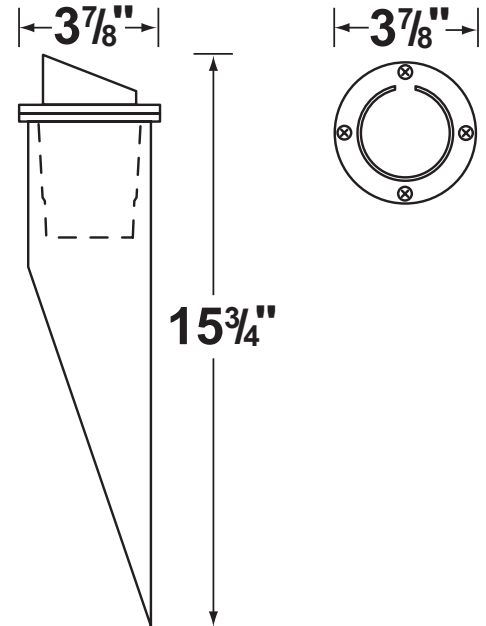

AVAILABLE LED LAMPS (Corona LED lamps have a five (5) year limited warranty against manufacturer's defects)

LAMP NUMBER	WATTS	BEAM		COLOR & TEMP.	RATED HOURS	HALOGEN EQUIVALENT
		SPREAD	LUMEN			
L-ED16-3W-SP	3.5	15° Spot	270	2700K	50,000	25 Watt
L-ED16-3W-FL	3.5	45° Flood	270	2700K	50,000	25 Watt
L-ED16-3W-WF	3.5	60° Wide Flood	270	2700K	50,000	25 Watt
L-ED16-5W-SP	5	15° Spot	350	2700K	50,000	40 Watt
L-ED16-5W-FL	5	45° Flood	350	2700K	50,000	40 Watt
L-ED16-5W-WF	5	60° Wide Flood	350	2700K	50,000	40 Watt
L-ED16-COB5W-SP	5	15° Spot	450	2700K	50,000	50 Watt
L-ED16-COB5W-FL	5	38° Flood	450	2700K	50,000	50 Watt
L-ED16-COB5W-WF	5	60° Wide Flood	450	2700K	50,000	50 Watt
L-ED16-COB5W-SP3K	5	15° Spot	470	3000K	50,000	50 Watt
L-ED16-COB5W-FL3K	5	38° Flood	470	3000K	50,000	50 Watt
L-ED16-COB5W-WF3K	5	60° Wide Flood	470	3000K	50,000	50 Watt

■ Single color MR-16 LED available in AMBER, BLUE, GREEN, PURPLE, RED and VIOLET

JOB INFORMATION

TYPE: _____ DATE: _____

JOB NAME & ADDRESS: _____

PRODUCT #: _____

TOTAL QUANTITY: _____

LAMP TYPE & WATTAGE: _____

TRANSFORMER: _____

CONTRACTOR: _____

SPECIFIER: _____

• When ordering LED lamp with a fixture your part number should follow the format below:

• CL - **product #** - **lamp** - **wattage** - **lamp angle**

CL - 302-BR - L-ED16 - 5W - FL

Example: CL-302-BR-L-ED16-5W-FL

• Corona Lighting reserves the right to make any change and/or improvement to the design and construction of this fixture without further notification.