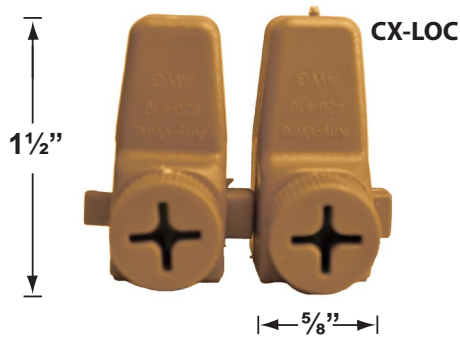

SPECIFICATION SHEET

PRODUCT # : CL-301-BR

•Well Lights

•Solid Brass

Fixture Specifications:

Housing: Solid brass fixture. Mounted with stainless steel retention clips inside PVC sleeve.

Finish: **BR-Natural Brass**
BK-Black finish on aluminum is also available. PVC is available in black only.

Gasket: Silicone "O" ring seals faceplate to housing providing weather tight protection.

Wiring:

Fixture is prewired with a 3ft 18-2 SJT-W direct burial cord. Wire connector sold separately. Universal connector (**CX-839**), silicone filled wire nut (**CX-854**) or quick-locking wire connector (**CX-LOC**) is available from Corona Lighting.

■ Single color MR-16 LED available in AMBER, BLUE, GREEN, PURPLE, RED and VIOLET

• When ordering LED lamp with a fixture your part number should follow the format below:

• CL - product # - lamp - wattage - lamp angle
CL - 301-BR - L-ED16 - 5W - FL

CONTRACTOR:

SPECIFIER:

PRODUCT # : CL-301-BR

• Well Lights

• Solid Brass

Cable Connectors

- CX-854 Direct Burial Silicone Filled Wire Nut, **Tan**
- CX-858 Speedy Cable Connector, Supply Cable up to 10-2, **Black**
- CX-839 Universal cable connector, Supply cable up to 8-2, one/Pack **Black**
- CX-LOC Quick-Locking Silicone Filled Wire Connector, 25 Sets (50 per Pack)