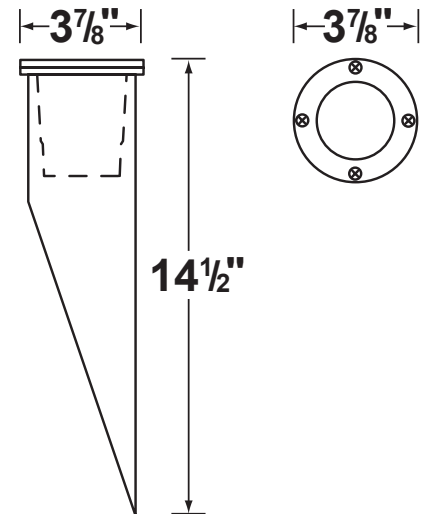

SPECIFICATION SHEET

PRODUCT # : CL-301-BR

•Well Lights

•Solid Brass

Fixture Specifications:

Housing: Solid brass fixture. Mounted with stainless steel retention clips inside PVC sleeve.

Finish: **BR-Natural Brass**
BK-Black finish on aluminum is also available. PVC is available in black only.

Lens: Clear, tempered, and heat resistant glass.

Socket: Top grade ceramic bi-pin socket with retention clip.

Lamp: 12V, MR-16, 50W max.
Available in LED (3.5W & 5W) or without lamp.
See the Lamp Guide below for more information.

Gasket: Silicone "O" ring seals faceplate to housing providing weather tight protection.

Wiring:

Fixture is prewired with a 3ft 18-2 SJT-W direct burial cord. Wire connector sold separately. Universal connector (**CX-839**), silicone filled wire nut (**CX-854**) or quick-locking wire connector (**CX-LOC**) is available from Corona Lighting.

Mounting:

In-ground direct burial, or concrete encasement.

Electrical Notes:

A remote 12V transformer is required. Options are available from Corona Lighting. Voltage range for LED lamps are 9V-17V. Proper grease/lubricant is suggested on threaded parts during installation process.

Warranty:

Limited lifetime warranty on brass fixture against manufacturer's defects.

3.5W and 5W

AVAILABLE LED LAMPS (Corona LED lamps have a five (5) year limited warranty against manufacturer's defects)

LAMP NUMBER	WATTS	BEAM		COLOR & TEMP.	RATED HOURS	HALOGEN EQUIVALENT
		SPREAD	LUMEN			
L-ED16-3W-SP	3.5	15° Spot	270	2700K	50,000	25 Watt
L-ED16-3W-FL	3.5	45° Flood	270	2700K	50,000	25 Watt
L-ED16-3W-WF	3.5	60° Wide Flood	270	2700K	50,000	25 Watt
L-ED16-5W-SP	5	15° Spot	350	2700K	50,000	40 Watt
L-ED16-5W-FL	5	45° Flood	350	2700K	50,000	40 Watt
L-ED16-5W-WF	5	60° Wide Flood	350	2700K	50,000	40 Watt
L-ED16-COB5W-SP	5	15° Spot	450	2700K	50,000	50 Watt
L-ED16-COB5W-FL	5	38° Flood	450	2700K	50,000	50 Watt
L-ED16-COB5W-WF	5	60° Wide Flood	450	2700K	50,000	50 Watt
L-ED16-COB5W-SP3K	5	15° Spot	470	3000K	50,000	50 Watt
L-ED16-COB5W-FL3K	5	38° Flood	470	3000K	50,000	50 Watt
L-ED16-COB5W-WF3K	5	60° Wide Flood	470	3000K	50,000	50 Watt

■ Single color MR-16 LED available in AMBER, BLUE, GREEN, PURPLE, RED and VIOLET

• When ordering LED lamp with a fixture your part number should follow the format below:

• CL - product # - lamp - wattage - lamp angle
CL - 301-BR - L-ED16 - 5W - FL

Example: CL-301-BR-L-ED16-5W-FL

JOB INFORMATION

TYPE: DATE:

JOB NAME & ADDRESS:

PRODUCT #:

TOTAL QUANTITY:

LAMP TYPE & WATTAGE:

TRANSFORMER:

CONTRACTOR:

SPECIFIER: