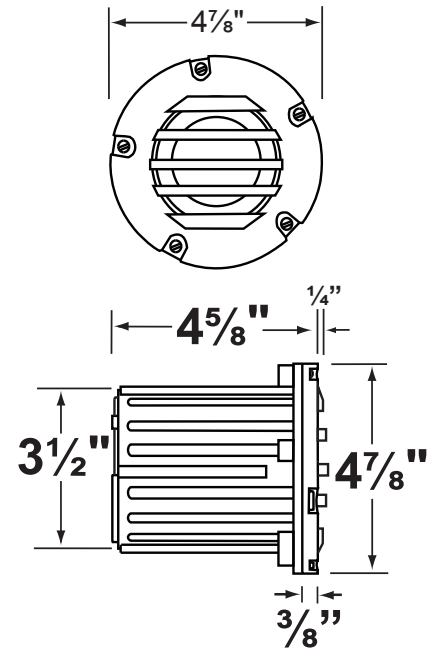

AVAILABLE LED LAMPS (Corona LED lamps have a five (5) year limited warranty against manufacturer's defects)

LAMP NUMBER	WATTS	BEAM		COLOR & TEMP.	RATED HOURS	HALOGEN EQUIVALENT
		SPREAD	LUMEN			
L-ED16-COB5W-SP	5	15° Spot	450	2700K	50,000	50 Watt
L-ED16-COB5W-FL	5	38° Flood	450	2700K	50,000	50 Watt
L-ED16-COB5W-WF	5	60° Wide Flood	450	2700K	50,000	50 Watt
L-ED16-COB5W-SP3K	5	15° Spot	470	3000K	50,000	50 Watt
L-ED16-COB5W-FL3K	5	38° Flood	470	3000K	50,000	50 Watt
L-ED16-COB5W-WF3K	5	60° Wide Flood	470	3000K	50,000	50 Watt
L-ED16-3W-SP	3.5	15° Spot	270	2700K	50,000	25 Watt
L-ED16-3W-FL	3.5	45° Flood	270	2700K	50,000	25 Watt
L-ED16-3W-WF	3.5	60° Wide Flood	270	2700K	50,000	25 Watt
L-ED16-5W-SP	5	15° Spot	350	2700K	50,000	40 Watt
L-ED16-5W-FL	5	45° Flood	350	2700K	50,000	40 Watt
L-ED16-5W-WF	5	60° Wide Flood	350	2700K	50,000	40 Watt

For more additional Lamps, and accessories visit Coronalighting.com

JOB INFORMATION

TYPE: _____ DATE: _____
JOB NAME & ADDRESS: _____
PRODUCT #: _____
TOTAL QUANTITY: _____
LAMP TYPE & WATTAGE: _____
TRANSFORMER: _____
CONTRACTOR: _____
SPECIFIER: _____

• When ordering LED lamp with a fixture your part number should follow the format below:

• **CL** - **product #** - **lamp** - **wattage** - **lamp angle**
CL - 248-SS - L-ED16 - 5W - FL

Example: CL-248-SS-L-ED16-5W-FL

• Corona Lighting reserves the right to make any change and/or improvement to the design and construction of this fixture without further notification.