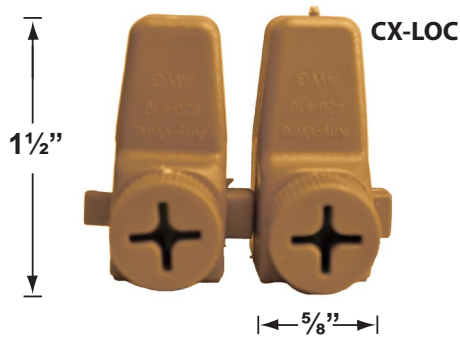

SPECIFICATION SHEET

PRODUCT # : CL-233-SS

• Well Lights

• 316 Marine Grade Stainless Steel

Fixture Specifications:

- Housing:** Stainless steel adjustable fixture, suspended inside a reversible PVC sleeve with both flat and angle-cut options on either end.
- Finish :** **SS- Stainless Steel**, Faceplate process. Also available in **AB** finish.
- Lens:** Clear, tempered and heat resistant convex glass. Extra flat lens included.
- Socket:** Top grade ceramic bi-pin socket with retention clip.
- Lamp:** 12V, MR-16, 50W max. Available in LED (3.5W & 5W) or without lamp. See the Lamp Guide below for more information.
- Gasket:** Silicone "0" ring seals faceplate to housing providing weather tight protection.

- Wiring:** Fixture is prewired with a 3-ft 18-2 SJT-W direct burial cord. Wire connector available separately. Silicone filled wire nut (**CX-854**) or quick-locking wire connector (**CX-LOC**) may be ordered to Corona Lighting.
- Mounting:** In-ground direct burial or concrete encasement.
- Electrical Notes:** A remote 12V transformer is required. Options are available from Corona Lighting. Voltage range for LED lamps are 9V-17V. Some assembly needed. Proper grease/lubricant is suggested on threaded parts during installation.
- Warranty:** Limited lifetime warranty on stainless steel fixture against manufacturer's defects.

PRODUCT # : CL-233-SS

• Well Lights

• 316 Marine Grade Stainless Steel

Cable Connectors

- CX-854 Direct Burial Silicone Filled Wire Nut, **Tan**
- CX-858 Speedy Cable Connector, Supply Cable up to 10-2, **Black**
- CX-839 Universal cable connector, Supply cable up to 8-2, one/Pack **Black**
- CX-LOC Quick-Locking Silicone Filled Wire Connector, 25 Sets (50 per Pack)