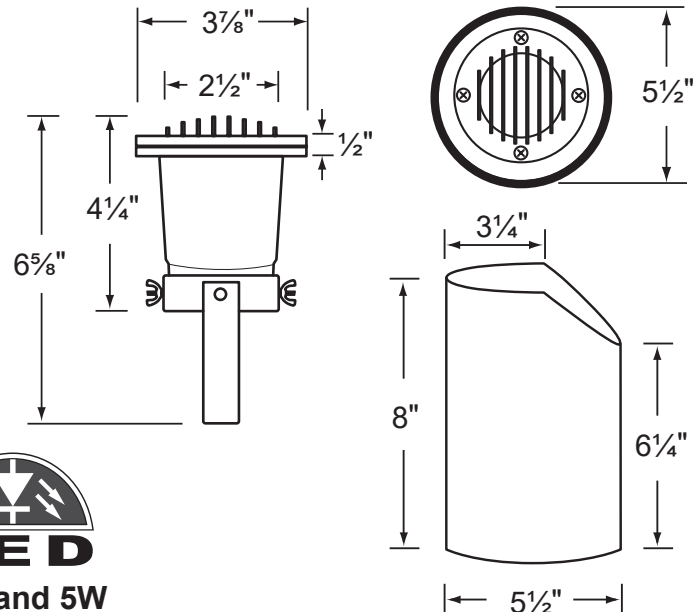

SPECIFICATION SHEET

PRODUCT # : CL-233-SS

• Well Lights

• 316 Marine Grade Stainless Steel

Fixture Specifications:

- Housing:** Stainless steel adjustable fixture, suspended inside a reversible PVC sleeve with both flat and angle-cut options on either end.
- Finish :** **SS- Stainless Steel**, Faceplate process. Also available in **AB** finish.
- Lens:** Clear, tempered and heat resistant convex glass. Extra flat lens included.
- Socket:** Top grade ceramic bi-pin socket with retention clip.
- Lamp:** 12V, MR-16, 50W max. Available in LED (3.5W & 5W) or without lamp. See the Lamp Guide below for more information.
- Gasket:** Silicone "0" ring seals faceplate to housing providing weather tight protection.

- Wiring:** Fixture is prewired with a 3-ft 18-2 SJT-W direct burial cord. Wire connector available separately. Silicone filled wire nut (**CX-854**) or quick-locking wire connector (**CX-LOC**) may be ordered to Corona Lighting.
- Mounting:** In-ground direct burial or concrete encasement.
- Electrical Notes:** A remote 12V transformer is required. Options are available from Corona Lighting. Voltage range for LED lamps are 9V-17V. Some assembly needed. Proper grease/lubricant is suggested on threaded parts during installation.
- Warranty:** Limited lifetime warranty on stainless steel fixture against manufacturer's defects.

• When ordering LED lamp with a fixture your part number should follow the format below:

• CL - product # - lamp - wattage - lamp angle
 CL - 233-SS - L-ED16 - 5W - FL

Example: CL-233-SS-L-ED16-5W-FL

• Corona Lighting reserves the right to make any change and/or improvement to the design and construction of this fixture without further notification.