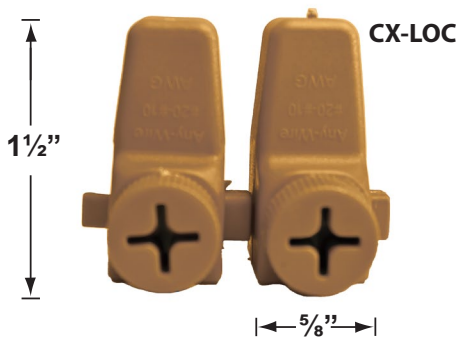

SPECIFICATION SHEET

PRODUCT # : CL-233-AB

• Well Lights

• Cast Brass

Fixture Specifications:

Housing: Cast brass adjustable fixture, suspended inside a reversible PVC sleeve with both flat and angle-cut options on either end.

Socket: Top grade ceramic bi-pin socket with retention clip.

Lamp: 12V, MR-16, 50W max. Available in LED (3.5W & 5W) or without lamp. See the Lamp Guide below for more information.

Gasket: Silicone "0" ring seals faceplate to housing providing weather tight protection.

Example: CL-233-AB-L-ED16-5W-FL

• Corona Lighting reserves the right to make any change and/or improvement to the design and construction of this fixture without further notification.

PRODUCT # : CL-233-AB

• Well Lights

• Cast Brass

Cable Connectors

- CX-854 Direct Burial Silicone Filled Wire Nut, **Tan**
- CX-858 Speedy Cable Connector, Supply Cable up to 10-2, **Black**
- CX-839 Universal cable connector, Supply cable up to 8-2, one/Pack **Black**
- CX-LOC Quick-Locking Silicone Filled Wire Connector, 25 Sets (50 per Pack)