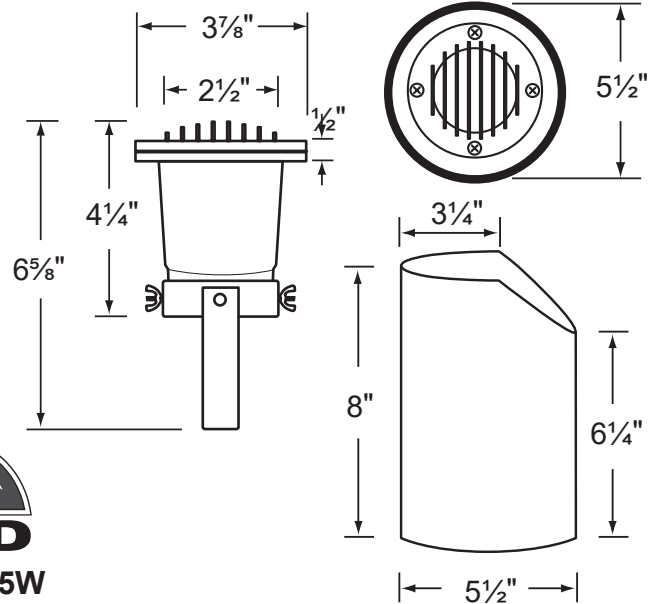

SPECIFICATION SHEET

PRODUCT # : CL-233-AB

• Well Lights

• Cast Brass

Fixture Specifications:

Housing: Cast brass adjustable fixture, suspended inside a reversible PVC sleeve with both flat and angle-cut options on either end.

Finish : **AB- Antique Bronze**, Faceplate Natural toning process. AB finish will vary due to artistic process. Also available in **SS** finish.

Lens: Clear, tempered and heat resistant convex glass. Extra flat lens included.

Socket: Top grade ceramic bi-pin socket with retention clip.

Lamp: 12V, MR-16, 50W max. Available in LED (3.5W & 5W) or without lamp. See the Lamp Guide below for more information.

Gasket: Silicone "0" ring seals faceplate to housing providing weather tight protection.

Wiring: Fixture is prewired with a 3-ft 18-2 SJT-W direct burial cord. Wire connector available separately. Silicone filled wire nut (**CX-854**) or quick-locking wire connector (**CX-LOC**) may be ordered to Corona Lighting.

Mounting: In-ground direct burial or concrete encasement.

Electrical Notes: A remote 12V transformer is required. Options are available from Corona Lighting. Voltage range for LED lamps are 9V-17V. Some assembly needed. Proper grease/lubricant is suggested on threaded parts during installation.

Warranty: Limited lifetime warranty on brass fixture against manufacturer's defects.

3.5W and 5W

AVAILABLE LED LAMPS (Corona LED lamps have a five (5) year limited warranty against manufacturer's defects)

LAMP NUMBER	WATTS	BEAM		COLOR & TEMP.	RATED HOURS	HALOGEN EQUIVALENT
		SPREAD	LUMEN			
L-ED16-3W-SP	3.5	15° Spot	270	2700K	50,000	25 Watt
L-ED16-3W-FL	3.5	45° Flood	270	2700K	50,000	25 Watt
L-ED16-3W-WF	3.5	60° Wide Flood	270	2700K	50,000	25 Watt
L-ED16-5W-SP	5	15° Spot	350	2700K	50,000	40 Watt
L-ED16-5W-FL	5	45° Flood	350	2700K	50,000	40 Watt
L-ED16-5W-WF	5	60° Wide Flood	350	2700K	50,000	40 Watt
L-ED16-COB5W-SP	5	15° Spot	450	2700K	50,000	50 Watt
L-ED16-COB5W-FL	5	38° Flood	450	2700K	50,000	50 Watt
L-ED16-COB5W-WF	5	60° Wide Flood	450	2700K	50,000	50 Watt
L-ED16-COB5W-SP3K	5	15° Spot	470	3000K	50,000	50 Watt
L-ED16-COB5W-FL3K	5	38° Flood	470	3000K	50,000	50 Watt
L-ED16-COB5W-WF3K	5	60° Wide Flood	470	3000K	50,000	50 Watt

■ Single color MR-16 LED available in AMBER, BLUE, GREEN, PURPLE, RED and VIOLET

JOB INFORMATION

TYPE: _____ DATE: _____

JOB NAME & ADDRESS: _____

PRODUCT #: _____

TOTAL QUANTITY: _____

LAMP TYPE & WATTAGE: _____

TRANSFORMER: _____

CONTRACTOR: _____

SPECIFIER: _____

• When ordering LED lamp with a fixture your part number should follow the format below:

• CL - product # - lamp - wattage - lamp angle

CL - 233-AB - L-ED16 - 5W - FL

Example: CL-233-AB-L-ED16-5W-FL

• Corona Lighting reserves the right to make any change and/or improvement to the design and construction of this fixture without further notification.