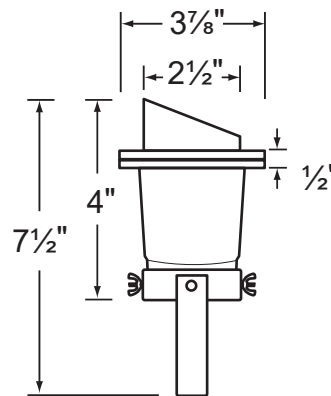

SPECIFICATION SHEET

PRODUCT # : CL-232-SS

• Well Lights

• 316 Marine Grade Stainless Steel

Fixture Specifications:

Housing: Stainless steel adjustable fixture, suspended inside a reversible PVC sleeve with both flat and angle-cut options on either end.

Finish : **SS- Stainless Steel**, Faceplate process. Also available in **AB** finish.

Lens: Clear, tempered and heat resistant convex glass. Extra flat lens included.

Socket: Top grade ceramic bi-pin socket with retention clip.

Lamp: 12V, MR-16, 35W max. Available in LED (3.5W & 5W) or without lamp. See the Lamp Guide below for more information.

Gasket: Silicone "O" ring seals faceplate to housing providing weather tight protection.

Wiring: Fixture is prewired with a 3-ft 18-2 SJT-W direct burial cord. Wire connector available separately. Silicone filled wire nut (**CX-854**) or quick-locking wire connector (**CX-LOC**) may be ordered to Corona Lighting.

Mounting: In-ground direct burial or concrete encasement.

Electrical Notes: A remote 12V transformer is required. Options are available from Corona Lighting. Voltage range for LED lamps are 9V-17V. Some assembly needed. Proper grease/lubricant is suggested on threaded parts during installation.

Warranty: Limited lifetime warranty on stainless steel fixture against manufacturer's defects.

3.5W and 5W

AVAILABLE LED LAMPS (Corona LED lamps have a five (5) year limited warranty against manufacturer's defects)

LAMP NUMBER	WATTS	BEAM		COLOR & TEMP.	RATED HOURS	HALOGEN EQUIVALENT
		SPREAD	LUMEN			
L-ED16-3W-SP	3.5	15° Spot	270	2700K	50,000	25 Watt
L-ED16-3W-FL	3.5	45° Flood	270	2700K	50,000	25 Watt
L-ED16-3W-WF	3.5	60° Wide Flood	270	2700K	50,000	25 Watt
L-ED16-5W-SP	5	15° Spot	350	2700K	50,000	40 Watt
L-ED16-5W-FL	5	45° Flood	350	2700K	50,000	40 Watt
L-ED16-5W-WF	5	60° Wide Flood	350	2700K	50,000	40 Watt
L-ED16-COB5W-SP	5	15° Spot	450	2700K	50,000	50 Watt
L-ED16-COB5W-FL	5	38° Flood	450	2700K	50,000	50 Watt
L-ED16-COB5W-WF	5	60° Wide Flood	450	2700K	50,000	50 Watt
L-ED16-COB5W-SP3K	5	15° Spot	470	3000K	50,000	50 Watt
L-ED16-COB5W-FL3K	5	38° Flood	470	3000K	50,000	50 Watt
L-ED16-COB5W-WF3K	5	60° Wide Flood	470	3000K	50,000	50 Watt

■ Single color MR-16 LED available in AMBER, BLUE, GREEN, PURPLE, RED and VIOLET

JOB INFORMATION

TYPE: _____ DATE: _____

JOB NAME & ADDRESS:

PRODUCT #:

TOTAL QUANTITY:

LAMP TYPE & WATTAGE:

TRANSFORMER:

CONTRACTOR:

SPECIFIER:

• When ordering LED lamp with a fixture your part number should follow the format below:

• CL - product # - lamp - wattage - lamp angle

CL - 232-SS - L-ED16 - 5W - FL

Example: CL-232-SS-L-ED16-5W-FL

• Corona Lighting reserves the right to make any change and/or improvement to the design and construction of this fixture without further notification.