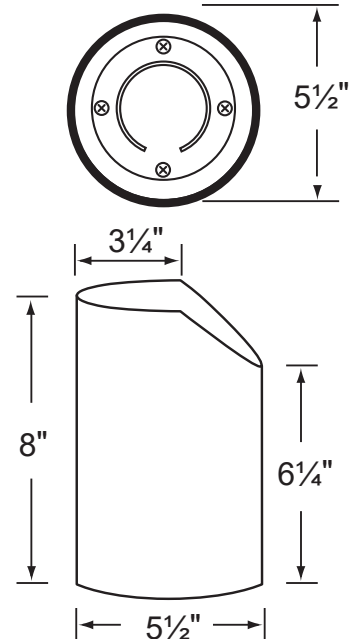

SPECIFICATION SHEET

PRODUCT # : CL-232-SS

• Well Lights

• 316 Marine Grade Stainless Steel

Fixture Specifications:

Housing: Stainless steel adjustable fixture, suspended inside a reversible PVC sleeve with both flat and angle-cut options on either end.

Finish : **SS- Stainless Steel**, Faceplate process. Also available in **AB** finish.

Lens: Clear, tempered and heat resistant convex glass. Extra flat lens included.

Socket: Top grade ceramic bi-pin socket with retention clip.

Lamp: 12V, MR-16, 35W max. Available in LED (3.5W & 5W) or without lamp. See the Lamp Guide below for more information.

Gasket: Silicone "O" ring seals faceplate to housing providing weather tight protection.

Wiring: Fixture is prewired with a 3-ft 18-2 SJT-W direct burial cord. Wire connector available separately. Silicone filled wire nut (**CX-854**) or quick-locking wire connector (**CX-LOC**) may be ordered to Corona Lighting.

Mounting: In-ground direct burial or concrete encasement.

Electrical Notes: A remote 12V transformer is required. Options are available from Corona Lighting. Voltage range for LED lamps are 9V-17V. Some assembly needed. Proper grease/lubricant is suggested on threaded parts during installation.

Warranty: Limited lifetime warranty on stainless steel fixture against manufacturer's defects.

3.5W and 5W

AVAILABLE LED LAMPS (Corona LED lamps have a five (5) year limited warranty against manufacturer's defects)

LAMP NUMBER	WATTS	BEAM		COLOR & TEMP.	RATED HOURS	HALOGEN EQUIVALENT
		SPREAD	LUMEN			
L-ED16-3W-SP	3.5	15° Spot	270	2700K	50,000	25 Watt
L-ED16-3W-FL	3.5	45° Flood	270	2700K	50,000	25 Watt
L-ED16-3W-WF	3.5	60° Wide Flood	270	2700K	50,000	25 Watt
L-ED16-5W-SP	5	15° Spot	350	2700K	50,000	40 Watt
L-ED16-5W-FL	5	45° Flood	350	2700K	50,000	40 Watt
L-ED16-5W-WF	5	60° Wide Flood	350	2700K	50,000	40 Watt
L-ED16-COB5W-SP	5	15° Spot	450	2700K	50,000	50 Watt
L-ED16-COB5W-FL	5	38° Flood	450	2700K	50,000	50 Watt
L-ED16-COB5W-WF	5	60° Wide Flood	450	2700K	50,000	50 Watt
L-ED16-COB5W-SP3K	5	15° Spot	470	3000K	50,000	50 Watt
L-ED16-COB5W-FL3K	5	38° Flood	470	3000K	50,000	50 Watt
L-ED16-COB5W-WF3K	5	60° Wide Flood	470	3000K	50,000	50 Watt

■ Single color MR-16 LED available in AMBER, BLUE, GREEN, PURPLE, RED and VIOLET

JOB INFORMATION

TYPE: _____ DATE: _____

JOB NAME & ADDRESS:

PRODUCT #:

TOTAL QUANTITY:

LAMP TYPE & WATTAGE:

TRANSFORMER:

CONTRACTOR:

SPECIFIER:

• When ordering LED lamp with a fixture your part number should follow the format below:

• CL - product # - lamp - wattage - lamp angle

CL - 232-SS - L-ED16 - 5W - FL

Example: CL-232-SS-L-ED16-5W-FL

• Corona Lighting reserves the right to make any change and/or improvement to the design and construction of this fixture without further notification.