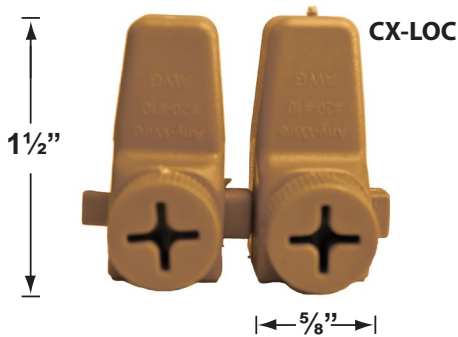

### Fixture Specifications:

**Housing:** Stainless steel adjustable fixture, suspended inside a reversible PVC sleeve with both flat and angle-cut options on either end.

**Finish :** **SS- Stainless Steel**, Faceplate process. Also available in **AB** finish.

**Gasket:** Silicone "O" ring seals faceplate to housing providing weather tight protection.

**Wiring:** Fixture is prewired with a 3-ft 18-2 SJT-W direct burial cord. Wire connector available separately. Silicone filled wire nut (**CX-854**) or quick-locking wire connector (**CX-LOC**) may be ordered to Corona Lighting.

SPECIFIER:

• When ordering LED lamp with a fixture your part number should follow the format below:

• CL - product # - lamp - wattage - lamp angle

CL - 232-SS - L-ED16 - 5W - FL

Example: CL-232-SS-L-ED16-5W-FL

### Cable Connectors

- CX-854 Direct Burial Silicone Filled Wire Nut, **Tan**
- CX-858 Speedy Cable Connector, Supply Cable up to 10-2, **Black**
- CX-839 Universal cable connector, Supply cable up to 8-2, one/Pack **Black**
- CX-LOC Quick-Locking Silicone Filled Wire Connector, 25 Sets (50 per Pack)