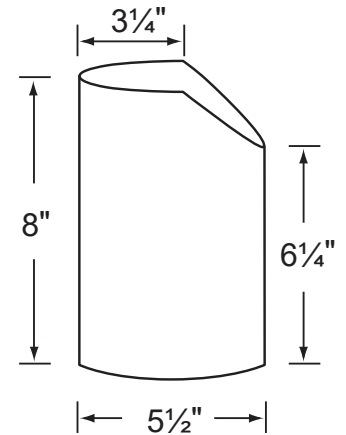

SPECIFICATION SHEET

PRODUCT # : CL-231-SS

• Well Lights

• 316 Marine Grade Stainless Steel

Fixture Specifications:

Housing: Stainless steel adjustable fixture, suspended inside a reversible PVC sleeve with both flat and angle-cut options on either end.

Finish : **SS- Stainless Steel**, Faceplate process. Also available in **AB** finish.

Lens: Clear, tempered and heat resistant convex glass. Extra flat lens included.

Socket: Top grade ceramic bi-pin socket with retention clip.

Lamp: 12V, MR-16, 35W max. Available in LED (3.5W & 5W) or without lamp. See the Lamp Guide below for more information.

Gasket: Silicone "O" ring seals faceplate to housing

Wiring:

Fixture is prewired with a 3-ft 18-2 SJT-W direct burial cord. Wire connector available separately. Silicone filled wire nut (**CX-854**) or quick-locking wire connector (**CX-LOC**) may be ordered to Corona Lighting.

Mounting:

In-ground direct burial or concrete encasement.

Electrical Notes:

A remote 12V transformer is required. Options are available from Corona Lighting. Voltage range for LED lamps are 9V-17V. Some assembly needed. Proper grease/lubricant is suggested on threaded parts during installation

Warranty:

Limited lifetime warranty on stainless steel fixture against manufacturer's defects.

3.5W and 5W

AVAILABLE LED LAMPS (Corona LED lamps have a five (5) year limited warranty against manufacturer's defects)

LAMP NUMBER	WATTS	BEAM		COLOR & TEMP.	RATED HOURS	HALOGEN EQUIVALENT
		SPREAD	LUMEN			
L-ED16-3W-SP	3.5	15° Spot	270	2700K	50,000	25 Watt
L-ED16-3W-FL	3.5	45° Flood	270	2700K	50,000	25 Watt
L-ED16-3W-WF	3.5	60° Wide Flood	270	2700K	50,000	25 Watt
L-ED16-5W-SP	5	15° Spot	350	2700K	50,000	40 Watt
L-ED16-5W-FL	5	45° Flood	350	2700K	50,000	40 Watt
L-ED16-5W-WF	5	60° Wide Flood	350	2700K	50,000	40 Watt
L-ED16-COB5W-SP	5	15° Spot	450	2700K	50,000	50 Watt
L-ED16-COB5W-FL	5	38° Flood	450	2700K	50,000	50 Watt
L-ED16-COB5W-WF	5	60° Wide Flood	450	2700K	50,000	50 Watt
L-ED16-COB5W-SP3K	5	15° Spot	470	3000K	50,000	50 Watt
L-ED16-COB5W-FL3K	5	38° Flood	470	3000K	50,000	50 Watt
L-ED16-COB5W-WF3K	5	60° Wide Flood	470	3000K	50,000	50 Watt

■ Single color MR-16 LED available in AMBER, BLUE, GREEN, PURPLE, RED and VIOLET

• When ordering LED lamp with a fixture your part number should follow the format below:

• CL - product # - lamp - wattage - lamp angle

CL - 231-SS - L-ED16 - 5W - FL

Example: CL-231-SS-L-ED16-5W-FL

• Corona Lighting reserves the right to make any change and/or improvement to the design and construction of this fixture without further notification.

JOB INFORMATION

TYPE: DATE:

JOB NAME & ADDRESS:

PRODUCT #:

TOTAL QUANTITY:

LAMP TYPE & WATTAGE:

TRANSFORMER:

CONTRACTOR:

SPECIFIER: