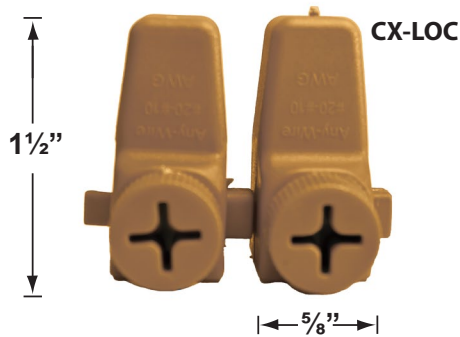

### Fixture Specifications:

**Housing:** Stainless steel adjustable fixture, suspended inside a reversible PVC sleeve with both flat and angle-cut options on either end.

**Finish :** **SS- Stainless Steel**, Faceplate process. Also available in **AB** finish.

**Gasket:** Silicone "O" ring seals faceplate to housing

**Wiring:**

Fixture is prewired with a 3-ft 18-2 SJT-W direct burial cord. Wire connector available separately. Silicone filled wire nut (**CX-854**) or quick-locking wire connector (**CX-LOC**) may be ordered to Corona Lighting.

### Cable Connectors

- CX-854 Direct Burial Silicone Filled Wire Nut, **Tan**
- CX-858 Speedy Cable Connector, Supply Cable up to 10-2, **Black**
- CX-839 Universal cable connector, Supply cable up to 8-2, one/Pack **Black**
- CX-LOC Quick-Locking Silicone Filled Wire Connector, 25 Sets (50 per Pack)