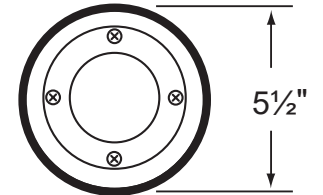

SPECIFICATION SHEET

PRODUCT # : CL-231-SS

• Well Lights

• 316 Marine Grade Stainless Steel

Fixture Specifications:

Housing: Stainless steel adjustable fixture, suspended inside a reversible PVC sleeve with both flat and angle-cut options on either end.

Finish : **SS- Stainless Steel**, Faceplate process. Also available in **AB** finish.

Lens: Clear, tempered and heat resistant convex glass. Extra flat lens included.

Socket: Top grade ceramic bi-pin socket with retention clip.

Lamp: 12V, MR-16, 35W max. Available in LED (3.5W & 5W) or without lamp. See the Lamp Guide below for more information.

Gasket: Silicone "O" ring seals faceplate to housing

Wiring:

Fixture is prewired with a 3-ft 18-2 SJT-W direct burial cord. Wire connector available separately. Silicone filled wire nut (**CX-854**) or quick-locking wire connector (**CX-LOC**) may be ordered to Corona Lighting.

Mounting:

In-ground direct burial or concrete encasement.

Electrical Notes:

A remote 12V transformer is required. Options are available from Corona Lighting. Voltage range for LED lamps are 9V-17V. Some assembly needed. Proper grease/lubricant is suggested on threaded parts during installation

Warranty:

Limited lifetime warranty on stainless steel fixture against manufacturer's defects.

3.5W and 5W

AVAILABLE LED LAMPS (Corona LED lamps have a five (5) year limited warranty against manufacturer's defects)

LAMP NUMBER	WATTS	BEAM		COLOR & TEMP.	RATED HOURS	HALOGEN EQUIVALENT
		SPREAD	LUMEN			
L-ED16-3W-SP	3.5	15° Spot	270	2700K	50,000	25 Watt
L-ED16-3W-FL	3.5	45° Flood	270	2700K	50,000	25 Watt
L-ED16-3W-WF	3.5	60° Wide Flood	270	2700K	50,000	25 Watt
L-ED16-5W-SP	5	15° Spot	350	2700K	50,000	40 Watt
L-ED16-5W-FL	5	45° Flood	350	2700K	50,000	40 Watt
L-ED16-5W-WF	5	60° Wide Flood	350	2700K	50,000	40 Watt
L-ED16-COB5W-SP	5	15° Spot	450	2700K	50,000	50 Watt
L-ED16-COB5W-FL	5	38° Flood	450	2700K	50,000	50 Watt
L-ED16-COB5W-WF	5	60° Wide Flood	450	2700K	50,000	50 Watt
L-ED16-COB5W-SP3K	5	15° Spot	470	3000K	50,000	50 Watt
L-ED16-COB5W-FL3K	5	38° Flood	470	3000K	50,000	50 Watt
L-ED16-COB5W-WF3K	5	60° Wide Flood	470	3000K	50,000	50 Watt

■ Single color MR-16 LED available in AMBER, BLUE, GREEN, PURPLE, RED and VIOLET

• When ordering LED lamp with a fixture your part number should follow the format below:

• CL - product # - lamp - wattage - lamp angle

CL - 231-SS - L-ED16 - 5W - FL

Example: CL-231-SS-L-ED16-5W-FL

• Corona Lighting reserves the right to make any change and/or improvement to the design and construction of this fixture without further notification.

JOB INFORMATION

TYPE: DATE:

JOB NAME & ADDRESS:

PRODUCT #:

TOTAL QUANTITY:

LAMP TYPE & WATTAGE:

TRANSFORMER:

CONTRACTOR:

SPECIFIER: