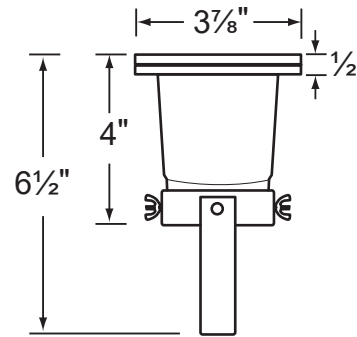

SPECIFICATION SHEET

PRODUCT # : CL-231-SS

• Well Lights

• 316 Marine Grade Stainless Steel

Fixture Specifications:

Housing: Stainless steel adjustable fixture, suspended inside a reversible PVC sleeve with both flat and angle-cut options on either end.

Finish : **SS- Stainless Steel**, Faceplate process. Also available in **AB** finish.

Lens: Clear, tempered and heat resistant convex glass. Extra flat lens included.

Socket: Top grade ceramic bi-pin socket with retention clip.

Lamp: 12V, MR-16, 35W max. Available in LED (3.5W & 5W) or without lamp. See the Lamp Guide below for more information.

Gasket: Silicone "O" ring seals faceplate to housing

Wiring:

Fixture is prewired with a 3-ft 18-2 SJT-W direct burial cord. Wire connector available separately. Silicone filled wire nut (**CX-854**) or quick-locking wire connector (**CX-LOC**) may be ordered to Corona Lighting.

Mounting:

In-ground direct burial or concrete encasement.

Electrical Notes:

A remote 12V transformer is required. Options are available from Corona Lighting. Voltage range for LED lamps are 9V-17V. Some assembly needed. Proper grease/lubricant is suggested on threaded parts during installation

Warranty:

Limited lifetime warranty on stainless steel fixture against manufacturer's defects.

3.5W and 5W

AVAILABLE LED LAMPS (Corona LED lamps have a five (5) year limited warranty against manufacturer's defects)

LAMP NUMBER	WATTS	BEAM		COLOR & TEMP.	RATED HOURS	HALOGEN EQUIVALENT
		SPREAD	LUMEN			
L-ED16-3W-SP	3.5	15° Spot	270	2700K	50,000	25 Watt
L-ED16-3W-FL	3.5	45° Flood	270	2700K	50,000	25 Watt
L-ED16-3W-WF	3.5	60° Wide Flood	270	2700K	50,000	25 Watt
L-ED16-5W-SP	5	15° Spot	350	2700K	50,000	40 Watt
L-ED16-5W-FL	5	45° Flood	350	2700K	50,000	40 Watt
L-ED16-5W-WF	5	60° Wide Flood	350	2700K	50,000	40 Watt
L-ED16-COB5W-SP	5	15° Spot	450	2700K	50,000	50 Watt
L-ED16-COB5W-FL	5	38° Flood	450	2700K	50,000	50 Watt
L-ED16-COB5W-WF	5	60° Wide Flood	450	2700K	50,000	50 Watt
L-ED16-COB5W-SP3K	5	15° Spot	470	3000K	50,000	50 Watt
L-ED16-COB5W-FL3K	5	38° Flood	470	3000K	50,000	50 Watt
L-ED16-COB5W-WF3K	5	60° Wide Flood	470	3000K	50,000	50 Watt

■ Single color MR-16 LED available in AMBER, BLUE, GREEN, PURPLE, RED and VIOLET

• When ordering LED lamp with a fixture your part number should follow the format below:

• CL - product # - lamp - wattage - lamp angle

CL - 231-SS - L-ED16 - 5W - FL

Example: CL-231-SS-L-ED16-5W-FL

• Corona Lighting reserves the right to make any change and/or improvement to the design and construction of this fixture without further notification.

JOB INFORMATION

TYPE: DATE:

JOB NAME & ADDRESS:

PRODUCT #:

TOTAL QUANTITY:

LAMP TYPE & WATTAGE:

TRANSFORMER:

CONTRACTOR:

SPECIFIER: