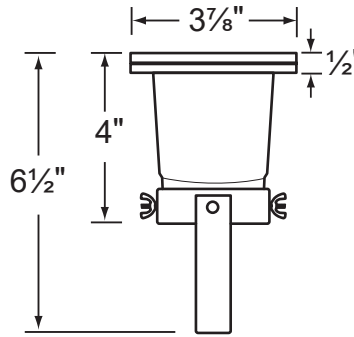

SPECIFICATION SHEET

PRODUCT # : CL-231-AB

• Well Lights

• Cast Brass

Fixture Specifications:

Housing: Cast brass adjustable fixture, suspended inside a reversible PVC sleeve with both flat and angle-cut options on either end.

Finish : **AB- Antique Bronze**, Faceplate Natural toning process. AB finish will vary due to artistic process. Also available in **SS** finish.

Lens: Clear, tempered and heat resistant convex glass. Extra flat lens included.

Socket: Top grade ceramic bi-pin socket with retention clip.

Lamp: 12V, MR-16, 50W max. Available in LED (3.5W & 5W) or without lamp. See the Lamp Guide below for more information.

Gasket: Silicone "0" ring seals faceplate to housing providing weather tight protection.

Wiring: Fixture is prewired with a 3-ft 18-2 SJT-W direct burial cord. Wire connector available separately. Silicone filled wire nut (**CX-854**) or quick-locking wire connector (**CX-LOC**) may be ordered to Corona Lighting.

Mounting: In-ground direct burial or concrete encasement.

Electrical Notes: A remote 12V transformer is required. Options are available from Corona Lighting. Voltage range for LED lamps are 9V-17V. Some assembly needed. Proper grease/lubricant is suggested on threaded parts during installation.

Warranty: Limited lifetime warranty on brass fixture against manufacturer's defects.

3.5W and 5W

AVAILABLE LED LAMPS (Corona LED lamps have a five (5) year limited warranty against manufacturer's defects)

JOB INFORMATION

LAMP NUMBER	WATTS	BEAM		COLOR & TEMP.	RATED HOURS	HALOGEN EQUIVALENT
		SPREAD	LUMEN			
L-ED16-3W-SP	3.5	15° Spot	270	2700K	50,000	25 Watt
L-ED16-3W-FL	3.5	45° Flood	270	2700K	50,000	25 Watt
L-ED16-3W-WF	3.5	60° Wide Flood	270	2700K	50,000	25 Watt
L-ED16-5W-SP	5	15° Spot	350	2700K	50,000	40 Watt
L-ED16-5W-FL	5	45° Flood	350	2700K	50,000	40 Watt
L-ED16-5W-WF	5	60° Wide Flood	350	2700K	50,000	40 Watt
L-ED16-COB5W-SP	5	15° Spot	450	2700K	50,000	50 Watt
L-ED16-COB5W-FL	5	38° Flood	450	2700K	50,000	50 Watt
L-ED16-COB5W-WF	5	60° Wide Flood	450	2700K	50,000	50 Watt
L-ED16-COB5W-SP3K	5	15° Spot	470	3000K	50,000	50 Watt
L-ED16-COB5W-FL3K	5	38° Flood	470	3000K	50,000	50 Watt
L-ED16-COB5W-WF3K	5	60° Wide Flood	470	3000K	50,000	50 Watt

TYPE: _____ DATE: _____

JOB NAME & ADDRESS: _____

PRODUCT #: _____

TOTAL QUANTITY: _____

LAMP TYPE & WATTAGE: _____

TRANSFORMER: _____

CONTRACTOR: _____

SPECIFIER: _____

■ Single color MR-16 LED available in AMBER, BLUE, GREEN, PURPLE, RED and VIOLET

• When ordering LED lamp with a fixture your part number should follow the format below:

• CL - **product #** - **lamp** - **wattage** - **lamp angle**

CL - 231-AB - L-ED16 - 5W - FL

Example: CL-231-AB-L-ED16-5W-FL

• Corona Lighting reserves the right to make any change and/or improvement to the design and construction of this fixture without further notification.