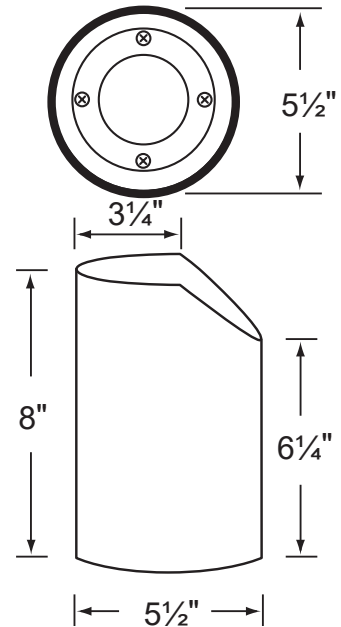

SPECIFICATION SHEET

PRODUCT # : CL-231-AB

• Well Lights

• Cast Brass

Fixture Specifications:

Housing: Cast brass adjustable fixture, suspended inside a reversible PVC sleeve with both flat and angle-cut options on either end.

Finish : **AB- Antique Bronze**, Faceplate Natural toning process. AB finish will vary due to artistic process. Also available in **SS** finish.

Lens: Clear, tempered and heat resistant convex glass. Extra flat lens included.

Socket: Top grade ceramic bi-pin socket with retention clip.

Lamp: 12V, MR-16, 50W max. Available in LED (3.5W & 5W) or without lamp. See the Lamp Guide below for more information.

Gasket: Silicone "0" ring seals faceplate to housing providing weather tight protection.

Wiring: Fixture is prewired with a 3-ft 18-2 SJT-W direct burial cord. Wire connector available separately. Silicone filled wire nut (**CX-854**) or quick-locking wire connector (**CX-LOC**) may be ordered to Corona Lighting.

Mounting: In-ground direct burial or concrete encasement.

Electrical Notes: A remote 12V transformer is required. Options are available from Corona Lighting. Voltage range for LED lamps are 9V-17V. Some assembly needed. Proper grease/lubricant is suggested on threaded parts during installation.

Warranty: Limited lifetime warranty on brass fixture against manufacturer's defects.

3.5W and 5W

AVAILABLE LED LAMPS (Corona LED lamps have a five (5) year limited warranty against manufacturer's defects)

JOB INFORMATION

LAMP NUMBER	WATTS	BEAM		COLOR & TEMP.	RATED HOURS	HALOGEN EQUIVALENT
		SPREAD	LUMEN			
L-ED16-3W-SP	3.5	15° Spot	270	2700K	50,000	25 Watt
L-ED16-3W-FL	3.5	45° Flood	270	2700K	50,000	25 Watt
L-ED16-3W-WF	3.5	60° Wide Flood	270	2700K	50,000	25 Watt
L-ED16-5W-SP	5	15° Spot	350	2700K	50,000	40 Watt
L-ED16-5W-FL	5	45° Flood	350	2700K	50,000	40 Watt
L-ED16-5W-WF	5	60° Wide Flood	350	2700K	50,000	40 Watt
L-ED16-COB5W-SP	5	15° Spot	450	2700K	50,000	50 Watt
L-ED16-COB5W-FL	5	38° Flood	450	2700K	50,000	50 Watt
L-ED16-COB5W-WF	5	60° Wide Flood	450	2700K	50,000	50 Watt
L-ED16-COB5W-SP3K	5	15° Spot	470	3000K	50,000	50 Watt
L-ED16-COB5W-FL3K	5	38° Flood	470	3000K	50,000	50 Watt
L-ED16-COB5W-WF3K	5	60° Wide Flood	470	3000K	50,000	50 Watt

TYPE: _____ DATE: _____

JOB NAME & ADDRESS: _____

PRODUCT #: _____

TOTAL QUANTITY: _____

LAMP TYPE & WATTAGE: _____

TRANSFORMER: _____

CONTRACTOR: _____

SPECIFIER: _____

■ Single color MR-16 LED available in AMBER, BLUE, GREEN, PURPLE, RED and VIOLET

• When ordering LED lamp with a fixture your part number should follow the format below:

• CL - **product #** - **lamp** - **wattage** - **lamp angle**

CL - 231-AB - L-ED16 - 5W - FL

Example: CL-231-AB-L-ED16-5W-FL

• Corona Lighting reserves the right to make any change and/or improvement to the design and construction of this fixture without further notification.