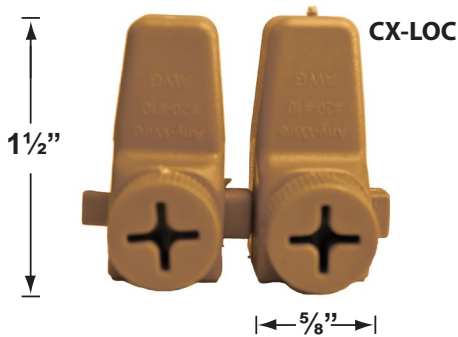

**Gasket:** Silicone "0" ring seals faceplate to housing providing weather tight protection.

**Wiring:** Fixture is prewired with a 3-ft 18-2 SJT-W direct burial cord. Wire connector available separately. Silicone filled wire nut (**CX-854**) or quick-locking wire connector (**CX-LOC**) may be ordered to Corona Lighting.

■ Single color MR-16 LED available in AMBER, BLUE, GREEN, PURPLE, RED and VIOLET

• When ordering LED lamp with a fixture your part number should follow the format below:

• CL - **product #** - **lamp** - **wattage** - **lamp angle**

CL - 231-AB - L-ED16 - 5W - FL

Example: CL-231-AB-L-ED16-5W-FL

• Corona Lighting reserves the right to make any change and/or improvement to the design and construction of this fixture without further notification.

### Cable Connectors

- CX-854 Direct Burial Silicone Filled Wire Nut, **Tan**
- CX-858 Speedy Cable Connector, Supply Cable up to 10-2, **Black**
- CX-839 Universal cable connector, Supply cable up to 8-2, one/Pack **Black**
- CX-LOC Quick-Locking Silicone Filled Wire Connector, 25 Sets (50 per Pack)