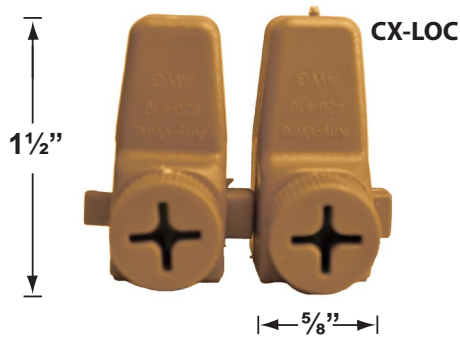

SPECIFICATION SHEET

PRODUCT # : CL-226-AB

• Well Lights

• Cast Brass

Fixture Specifications:

Housing: Cast Brass

Finish : **AB- Antique Bronze**, Faceplate Natural toning process. AB finish will vary due to artistic process. Also available in **SS** finish.

Gasket: Silicone "O" ring seals faceplate to housing providing weather tight protection.

Wiring:

Fixture is prewired with a 3-ft 18-2 SJT-W direct burial cord. Wire connector available separately. Silicone filled wire nut (**CX-854**) or quick-locking wire connector (**CX-LOC**) may be ordered to Corona Lighting.

• Corona Lighting reserves the right to make any change and/or improvement to the design and construction of this fixture without further notification.

PRODUCT # : CL-226-AB

• Well Lights

• Cast Brass

Cable Connectors

- CX-854 Direct Burial Silicone Filled Wire Nut, **Tan**
- CX-858 Speedy Cable Connector, Supply Cable up to 10-2, **Black**
- CX-839 Universal cable connector, Supply cable up to 8-2, one/Pack **Black**
- CX-LOC Quick-Locking Silicone Filled Wire Connector, 25 Sets (50 per Pack)