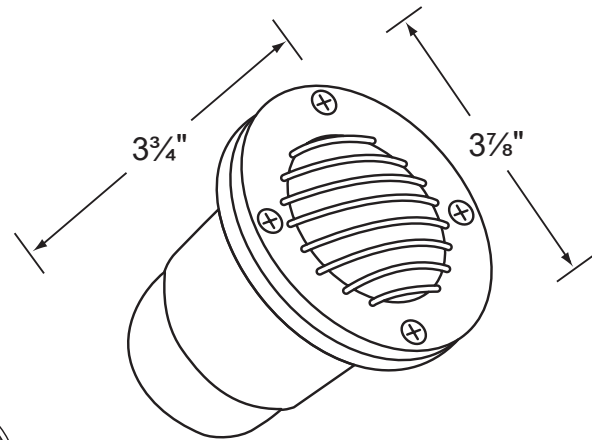

SPECIFICATION SHEET

PRODUCT # : CL-226-AB

• Well Lights

• Cast Brass

Fixture Specifications:

Housing: Cast Brass

Finish : **AB- Antique Bronze**, Faceplate Natural toning process. AB finish will vary due to artistic process. Also available in **SS** finish.

Lens: Clear, tempered and heat resistant convex glass. Extra flat lens included.

Socket: Top grade ceramic bi-pin socket with retention clip.

Lamp: 12V, MR-16, 50W max. Available in LED (3.5W & 5W) or without lamp. See the Lamp Guide below for more information.

Gasket: Silicone "O" ring seals faceplate to housing providing weather tight protection.

Wiring:

Fixture is prewired with a 3-ft 18-2 SJT-W direct burial cord. Wire connector available separately. Silicone filled wire nut (**CX-854**) or quick-locking wire connector (**CX-LOC**) may be ordered to Corona Lighting.

Mounting:

In-ground direct burial or concrete encasement.

Electrical Notes:

A remote 12V transformer is required. Options are available from Corona Lighting. Voltage range for LED lamps are 9V-17V. Proper grease/lubricant is suggested on threaded parts during installation process.

Warranty:

Limited lifetime warranty on brass fixture against manufacturer's defects.

3.5W and 5W

AVAILABLE LED LAMPS (Corona LED lamps have a five (5) year limited warranty against manufacturer's defects)

LAMP NUMBER	WATTS	BEAM		COLOR & TEMP.	RATED HOURS	HALOGEN EQUIVALENT
		SPREAD	LUMEN			
L-ED16-3W-SP	3.5	15° Spot	270	2700K	50,000	25 Watt
L-ED16-3W-FL	3.5	45° Flood	270	2700K	50,000	25 Watt
L-ED16-3W-WF	3.5	60° Wide Flood	270	2700K	50,000	25 Watt
L-ED16-5W-SP	5	15° Spot	350	2700K	50,000	40 Watt
L-ED16-5W-FL	5	45° Flood	350	2700K	50,000	40 Watt
L-ED16-5W-WF	5	60° Wide Flood	350	2700K	50,000	40 Watt
L-ED16-COB5W-SP	5	15° Spot	450	2700K	50,000	50 Watt
L-ED16-COB5W-FL	5	38° Flood	450	2700K	50,000	50 Watt
L-ED16-COB5W-WF	5	60° Wide Flood	450	2700K	50,000	50 Watt
L-ED16-COB5W-SP3K	5	15° Spot	470	3000K	50,000	50 Watt
L-ED16-COB5W-FL3K	5	38° Flood	470	3000K	50,000	50 Watt
L-ED16-COB5W-WF3K	5	60° Wide Flood	470	3000K	50,000	50 Watt

■ Single color MR-16 LED available in AMBER, BLUE, GREEN, PURPLE, RED and VIOLET

JOB INFORMATION

TYPE: DATE:

JOB NAME & ADDRESS:

PRODUCT #:

TOTAL QUANTITY:

LAMP TYPE & WATTAGE:

TRANSFORMER:

CONTRACTOR:

SPECIFIER:

• When ordering LED lamp with a fixture your part number should follow the format below:

• CL - product # - lamp - wattage - lamp angle

CL - 226-AB - L-ED16 - 5W - FL

Example: CL-226-AB-L-ED16-5W-FL

• Corona Lighting reserves the right to make any change and/or improvement to the design and construction of this fixture without further notification.