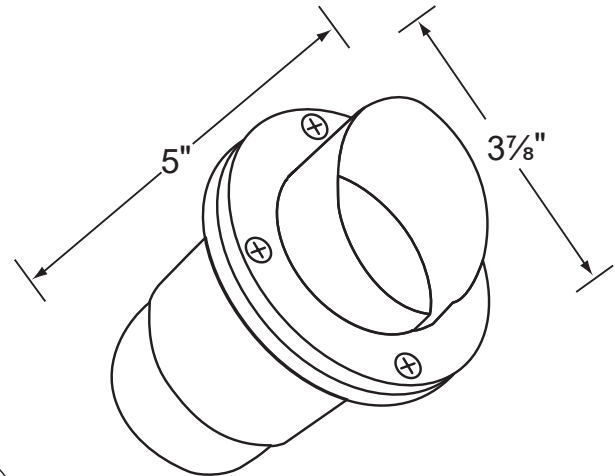

SPECIFICATION SHEET

PRODUCT # : CL-225-SS

•Well Lights

•316 Marine Grade Stainless Steel

Fixture Specifications:

Housing: Solid Stainless Steel.

Finish : **SS- Stainless Steel**, Faceplate process. Also available in **AB** finish.

Lens: Clear, tempered and heat resistant convex glass. Extra flat lens included.

Socket: Top grade ceramic bi-pin socket with retention clip.

Lamp: 12V, MR-16, 50W max. Available in LED (3.5W & 5W) or without lamp. See the Lamp Guide below for more information.

Gasket: Silicone "0" ring seals faceplate to housing providing weather tight protection.

Wiring: Fixture is prewired with a 3-ft 18-2 SJT-W direct burial cord. Wire connector available separately. Silicone filled wire nut (**CX-854**) or quick-locking wire connector (**CX-LOC**) may be ordered to Corona Lighting.

Mounting: In-ground direct burial or concrete encasement.

Electrical Notes: A remote 12V transformer is required. Options are available from Corona Lighting. Voltage range for LED lamps are 9V-17V. Proper grease/lubricant is suggested on threaded parts during installation process.

Warranty: Limited lifetime warranty on stainless steel fixture against manufacturer's defects.

3.5W and 5W

AVAILABLE LED LAMPS (Corona LED lamps have a five (5) year limited warranty against manufacturer's defects)

LAMP NUMBER	WATTS	BEAM		COLOR & TEMP.	RATED HOURS	HALOGEN EQUIVALENT
		SPREAD	LUMEN			
L-ED16-3W-SP	3.5	15° Spot	270	2700K	50,000	25 Watt
L-ED16-3W-FL	3.5	45° Flood	270	2700K	50,000	25 Watt
L-ED16-3W-WF	3.5	60° Wide Flood	270	2700K	50,000	25 Watt
L-ED16-5W-SP	5	15° Spot	350	2700K	50,000	40 Watt
L-ED16-5W-FL	5	45° Flood	350	2700K	50,000	40 Watt
L-ED16-5W-WF	5	60° Wide Flood	350	2700K	50,000	40 Watt
L-ED16-COB5W-SP	5	15° Spot	450	2700K	50,000	50 Watt
L-ED16-COB5W-FL	5	38° Flood	450	2700K	50,000	50 Watt
L-ED16-COB5W-WF	5	60° Wide Flood	450	2700K	50,000	50 Watt
L-ED16-COB5W-SP3K	5	15° Spot	470	3000K	50,000	50 Watt
L-ED16-COB5W-FL3K	5	38° Flood	470	3000K	50,000	50 Watt
L-ED16-COB5W-WF3K	5	60° Wide Flood	470	3000K	50,000	50 Watt

■ Single color MR-16 LED available in AMBER, BLUE, GREEN, PURPLE, RED and VIOLET

JOB INFORMATION

TYPE: _____ DATE: _____

JOB NAME & ADDRESS: _____

PRODUCT #: _____

TOTAL QUANTITY: _____

LAMP TYPE & WATTAGE: _____

TRANSFORMER: _____

CONTRACTOR: _____

SPECIFIER: _____

• When ordering LED lamp with a fixture your part number should follow the format below:

• CL - **product #** - **lamp** - **wattage** - **lamp angle**

CL - 225-SS - L-ED16 - 5W - FL

Example: CL-225-SS-L-ED16-5W-FL

• Corona Lighting reserves the right to make any change and/or improvement to the design and construction of this fixture without further notification.