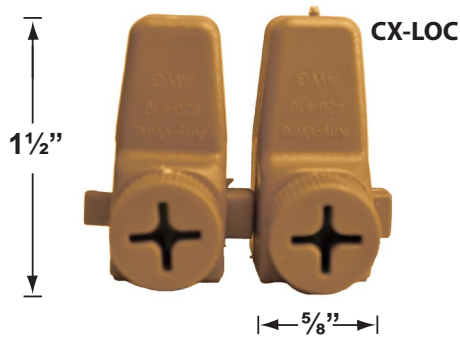

SPECIFIER: \_\_\_\_\_

• When ordering LED lamp with a fixture your part number should follow the format below:

• CL - **product #** - **lamp** - **wattage** - **lamp angle**

CL - 225-SS - L-ED16 - 5W - FL

### Cable Connectors

- CX-854 Direct Burial Silicone Filled Wire Nut, **Tan**
- CX-858 Speedy Cable Connector, Supply Cable up to 10-2, **Black**
- CX-839 Universal cable connector, Supply cable up to 8-2, one/Pack **Black**
- CX-LOC Quick-Locking Silicone Filled Wire Connector, 25 Sets (50 per Pack)