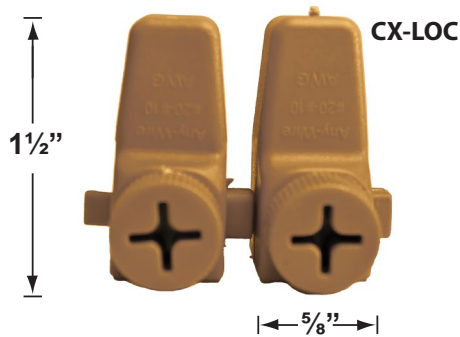

SPECIFICATION SHEET

PRODUCT # : CL-225-AB

• Well Lights

• Cast Brass

Fixture Specifications:

Housing: Cast Brass
Finish : **AB- Antique Bronze**, Faceplate Natural toning process. AB finish will vary due to artistic process. Also available in **SS** finish.
Lens: Clear, tempered and heat resistant convex glass. Extra flat lens included.
Socket: Top grade ceramic bi-pin socket with retention clip.
Lamp: 12V, MR-16, 50W max. Available in LED (3.5W & 5W) or without lamp. See the Lamp Guide below for more information.
Gasket: Silicone "0" ring seals faceplate to housing providing weather tight protection.

Wiring: Fixture is prewired with a 3-ft 18-2 SJT-W direct burial cord. Wire connector available separately. Silicone filled wire nut (**CX-854**) or quick-locking wire connector (**CX-LOC**) may be ordered to Corona Lighting.
Mounting: In-ground direct burial or concrete encasement.
Electrical Notes: A remote 12V transformer is required. Options are available from Corona Lighting. Voltage range for LED lamps are 9V-17V. Proper grease/lubricant is suggested on threaded parts during installation process.
Warranty: Limited lifetime warranty on brass fixture against manufacturer's defects.

■ Single color MR-16 LED available in AMBER, BLUE, GREEN, PURPLE, RED and VIOLET

• When ordering LED lamp with a fixture your part number should follow the format below:

• CL - **product #** - **lamp** - **wattage** - **lamp angle**
 CL - 225-AB - L-ED16 - 5W - FL

PRODUCT # : CL-225-AB

• Well Lights

• Cast Brass

Cable Connectors

- CX-854 Direct Burial Silicone Filled Wire Nut, **Tan**
- CX-858 Speedy Cable Connector, Supply Cable up to 10-2, **Black**
- CX-839 Universal cable connector, Supply cable up to 8-2, one/Pack **Black**
- CX-LOC Quick-Locking Silicone Filled Wire Connector, 25 Sets (50 per Pack)