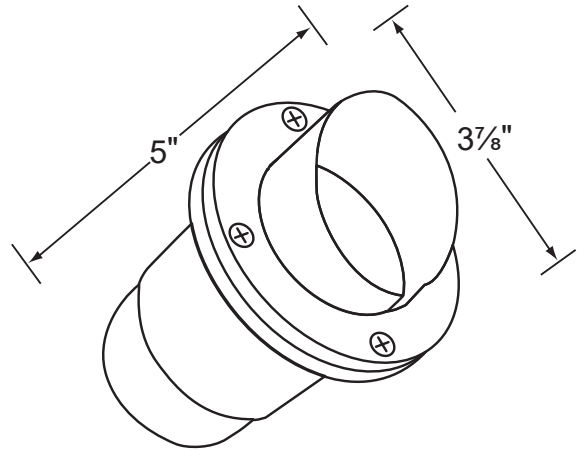

SPECIFICATION SHEET

PRODUCT # : CL-225-AB

• Well Lights

• Cast Brass

Fixture Specifications:

Housing: Cast Brass
Finish : **AB- Antique Bronze**, Faceplate Natural toning process. AB finish will vary due to artistic process. Also available in **SS** finish.
Lens: Clear, tempered and heat resistant convex glass. Extra flat lens included.
Socket: Top grade ceramic bi-pin socket with retention clip.
Lamp: 12V, MR-16, 50W max. Available in LED (3.5W & 5W) or without lamp. See the Lamp Guide below for more information.
Gasket: Silicone "0" ring seals faceplate to housing providing weather tight protection.

Wiring: Fixture is prewired with a 3-ft 18-2 SJT-W direct burial cord. Wire connector available separately. Silicone filled wire nut (**CX-854**) or quick-locking wire connector (**CX-LOC**) may be ordered to Corona Lighting.
Mounting: In-ground direct burial or concrete encasement.
Electrical Notes: A remote 12V transformer is required. Options are available from Corona Lighting. Voltage range for LED lamps are 9V-17V. Proper grease/lubricant is suggested on threaded parts during installation process.
Warranty: Limited lifetime warranty on brass fixture against manufacturer's defects.

■ Single color MR-16 LED available in AMBER, BLUE, GREEN, PURPLE, RED and VIOLET

• When ordering LED lamp with a fixture your part number should follow the format below:

• CL - **product #** - **lamp** - **wattage** - **lamp angle**
 CL - 225-AB - L-ED16 - 5W - FL