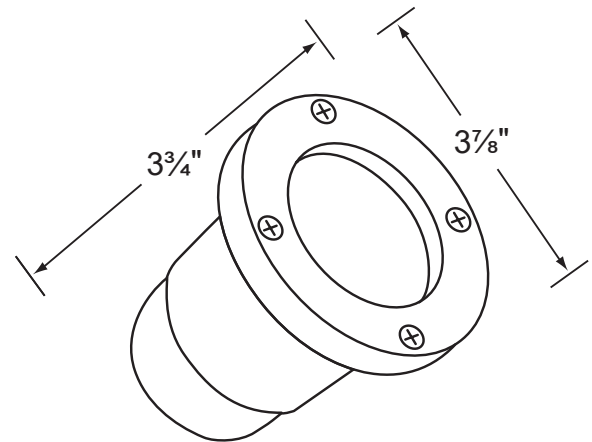

3.5W and 5W

CAUTION: The preinstalled convex lens is not drive over rated.

AVAILABLE LED LAMPS (Corona LED lamps have a five (5) year limited warranty against manufacturer's defects)

LAMP NUMBER	WATTS	BEAM		COLOR & TEMP.	RATED HOURS	HALOGEN EQUIVALENT
		SPREAD	LUMEN			
L-ED16-3W-SP	3.5	15° Spot	270	2700K	50,000	25 Watt
L-ED16-3W-FL	3.5	45° Flood	270	2700K	50,000	25 Watt
L-ED16-3W-WF	3.5	60° Wide Flood	270	2700K	50,000	25 Watt
L-ED16-5W-SP	5	15° Spot	350	2700K	50,000	40 Watt
L-ED16-5W-FL	5	45° Flood	350	2700K	50,000	40 Watt
L-ED16-5W-WF	5	60° Wide Flood	350	2700K	50,000	40 Watt
L-ED16-COB5W-SP	5	15° Spot	450	2700K	50,000	50 Watt
L-ED16-COB5W-FL	5	38° Flood	450	2700K	50,000	50 Watt
L-ED16-COB5W-WF	5	60° Wide Flood	450	2700K	50,000	50 Watt
L-ED16-COB5W-SP3K	5	15° Spot	470	3000K	50,000	50 Watt
L-ED16-COB5W-FL3K	5	38° Flood	470	3000K	50,000	50 Watt
L-ED16-COB5W-WF3K	5	60° Wide Flood	470	3000K	50,000	50 Watt

■ Single color MR-16 LED available in AMBER, BLUE, GREEN, PURPLE, RED and VIOLET

JOB INFORMATION

TYPE: _____ DATE: _____

JOB NAME & ADDRESS:

PRODUCT #:

TOTAL QUANTITY:

LAMP TYPE & WATTAGE:

TRANSFORMER:

CONTRACTOR:

SPECIFIER:

• When ordering LED lamp with a fixture your part number should follow the format below:

• **CL** - **product #** - **lamp** - **wattage** - **lamp angle**

CL - 224-SS - L-ED16 - 5W - FL

Example: CL-224-SS-L-ED16-5W-FL

• Corona Lighting reserves the right to make any change and/or improvement to the design and construction of this fixture without further notification.