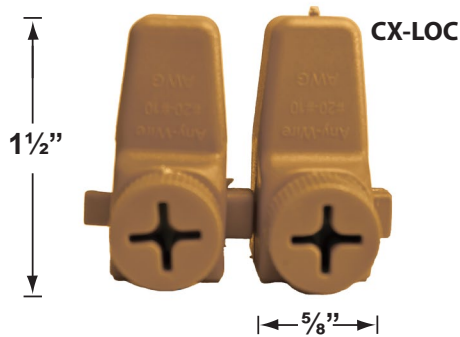

SPECIFICATION SHEET

PRODUCT # : CL-224-SS

• Well Lights

• 316 Marine Grade Stainless Steel

Fixture Specifications:

Housing: Solid Stainless Steel.

Finish : **SS- Stainless Steel**, Faceplate
Also available in **AB** finish.

Socket: Top grade ceramic bi-pin socket with retention clip.

Lamp: 12V, MR-16, 35W max.
Available with in LED (3.5W & 5W) or without lamp.
See the Lamp Guide below for more information.

Gasket: Silicone "O" ring seals faceplate to housing providing weather tight protection.

Example: CL-224-SS-L-ED16-5W-FL

• Corona Lighting reserves the right to make any change and/or improvement to the design and construction of this fixture without further notification.

PRODUCT # : CL-224-SS

• Well Lights

• 316 Marine Grade Stainless Steel

Cable Connectors

- CX-854 Direct Burial Silicone Filled Wire Nut, **Tan**
- CX-858 Speedy Cable Connector, Supply Cable up to 10-2, **Black**
- CX-839 Universal cable connector, Supply cable up to 8-2, one/Pack **Black**
- CX-LOC Quick-Locking Silicone Filled Wire Connector, 25 Sets (50 per Pack)