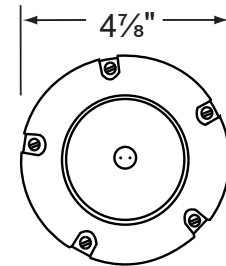

AVAILABLE LED LAMPS (Corona LED lamps have a five (5) year limited warranty against manufacturer's defects)

LAMP NUMBER	WATTS	BEAM		COLOR & TEMP.	RATED HOURS	HALOGEN EQUIVALENT
		SPREAD	LUMEN			
L-ED16-3W-SP	3.5	15° Spot	270	2700K	50,000	25 Watt
L-ED16-3W-FL	3.5	45° Flood	270	2700K	50,000	25 Watt
L-ED16-3W-WF	3.5	60° Wide Flood	270	2700K	50,000	25 Watt
L-ED16-5W-SP	5	15° Spot	350	2700K	50,000	40 Watt
L-ED16-5W-FL	5	45° Flood	350	2700K	50,000	40 Watt
L-ED16-5W-WF	5	60° Wide Flood	350	2700K	50,000	40 Watt
L-ED16-COB5W-SP	5	15° Spot	450	2700K	50,000	50 Watt
L-ED16-COB5W-FL	5	38° Flood	450	2700K	50,000	50 Watt
L-ED16-COB5W-WF	5	60° Wide Flood	450	2700K	50,000	50 Watt
L-ED16-COB5W-SP3K	5	15° Spot	470	3000K	50,000	50 Watt
L-ED16-COB5W-FL3K	5	38° Flood	470	3000K	50,000	50 Watt
L-ED16-COB5W-WF3K	5	60° Wide Flood	470	3000K	50,000	50 Watt

■ Single color MR-16 LED available in AMBER, BLUE, GREEN, PURPLE, RED and VIOLET

JOB INFORMATION

TYPE: DATE:

JOB NAME & ADDRESS:

PRODUCT #:

TOTAL QUANTITY:

LAMP TYPE & WATTAGE:

TRANSFORMER:

CONTRACTOR:

SPECIFIER:

• When ordering LED lamp with a fixture your part number should follow the format below:

• CL - product # - lamp - wattage - lamp angle

CL - 216-SS - L-ED16 - 5W - FL

Example: CL-216-SS-L-ED16-5W-FL

• Corona Lighting reserves the right to make any change and/or improvement to the design and construction of this fixture without further notification.