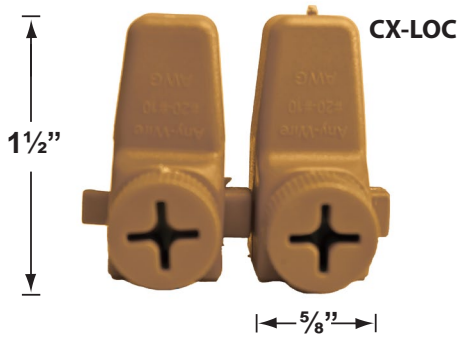

SPECIFICATION SHEET

PRODUCT # : CL-216-SS

• Well Lights

• 316 Marine Grade Stainless Steel Faceplate

Fixture Specifications:

Housing: Injection molded composite for high UV stability.
Faceplate: 316 marine grade stainless steel, fitted to housing with silicone "O" ring gasket.
Finish: **SS- Stainless Steel**, Faceplate
Lens: Clear and heat resistant flat glass. Drive-over rated for 3,000LBS
Socket: Top grade adjustable ceramic bi-pin socket with retention clip and teflon-jacketed wire lead.
Lamp: 12V, MR-16, 50W max. Available in LED (3.5W & 5W) or without lamp. See the Lamp Guide below for more information.
Gasket: Silicone "O" ring seals faceplate to housing providing weather tight protection.

Wiring: Fixture is prewired with a 3ft 18-2 SJT-W direct burial cord. Wire connector sold separately. Silicone filled wire nut (**CX-854**) or quick-locking wire connector (**CX-LOC**) are available from Corona Lighting.
Mounting: In-ground direct burial or concrete encasement. For best results when mounting in concrete, use the concrete pour kit (**CX-237**)
Electrical Notes: A remote 12V transformer is required. Options are available from Corona Lighting. Voltage range for LED lamps are 9V-17V. Some assembly needed. Proper grease/lubricant is suggested on threaded parts during installation.
Warranty: Limited lifetime warranty on fixture Stainless Steel faceplate and ten (10) years on housing against manufacturer's defects.

• Corona Lighting reserves the right to make any change and/or improvement to the design and construction of this fixture without further notification.

PRODUCT # : CL-216-SS

• Well Lights

• 316 Marine Grade Stainless Steel Faceplate

Cable Connectors

- CX-854 Direct Burial Silicone Filled Wire Nut, **Tan**
- CX-858 Speedy Cable Connector, Supply Cable up to 10-2, **Black**
- CX-839 Universal cable connector, Supply cable up to 8-2, one/Pack **Black**
- CX-LOC Quick-Locking Silicone Filled Wire Connector, 25 Sets (50 per Pack)