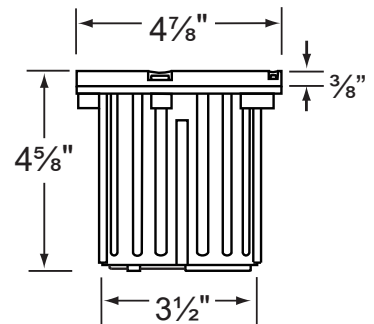

AVAILABLE LED LAMPS (Corona LED lamps have a five (5) year limited warranty against manufacturer's defects)

LAMP NUMBER	WATTS	BEAM		COLOR & TEMP.	RATED HOURS	HALOGEN EQUIVALENT
		SPREAD	LUMEN			
L-ED16-3W-SP	3.5	15° Spot	270	2700K	50,000	25 Watt
L-ED16-3W-FL	3.5	45° Flood	270	2700K	50,000	25 Watt
L-ED16-3W-WF	3.5	60° Wide Flood	270	2700K	50,000	25 Watt
L-ED16-5W-SP	5	15° Spot	350	2700K	50,000	40 Watt
L-ED16-5W-FL	5	45° Flood	350	2700K	50,000	40 Watt
L-ED16-5W-WF	5	60° Wide Flood	350	2700K	50,000	40 Watt
L-ED16-COB5W-SP	5	15° Spot	450	2700K	50,000	50 Watt
L-ED16-COB5W-FL	5	38° Flood	450	2700K	50,000	50 Watt
L-ED16-COB5W-WF	5	60° Wide Flood	450	2700K	50,000	50 Watt
L-ED16-COB5W-SP3K	5	15° Spot	470	3000K	50,000	50 Watt
L-ED16-COB5W-FL3K	5	38° Flood	470	3000K	50,000	50 Watt
L-ED16-COB5W-WF3K	5	60° Wide Flood	470	3000K	50,000	50 Watt

■ Single color MR-16 LED available in AMBER, BLUE, GREEN, PURPLE, RED and VIOLET

JOB INFORMATION

TYPE: DATE:

JOB NAME & ADDRESS:

PRODUCT #:

TOTAL QUANTITY:

LAMP TYPE & WATTAGE:

TRANSFORMER:

CONTRACTOR:

SPECIFIER:

• When ordering LED lamp with a fixture your part number should follow the format below:

• CL - product # - lamp - wattage - lamp angle

CL - 216-SS - L-ED16 - 5W - FL

Example: CL-216-SS-L-ED16-5W-FL

• Corona Lighting reserves the right to make any change and/or improvement to the design and construction of this fixture without further notification.