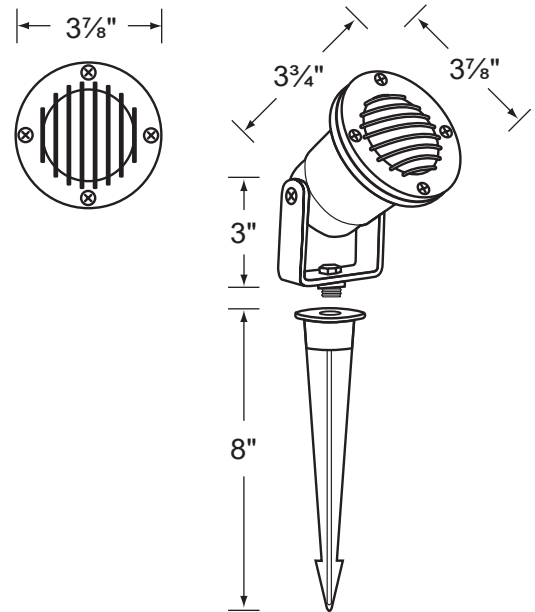

SPECIFICATION SHEET

PRODUCT # : CL-213-SS

• Directional Lights

• 316 Marine Grade Stainless Steel

Fixture Specifications:

Housing: Solid Stainless Steel.
Finish: SS- Stainless Steel.
Lens: Clear and heat resistant convex glass. Extra flat lens included.
Socket: Top grade ceramic bi-pin socket, with retention clips.
Lamp: 12V, MR-16, 35W max. Available in LED (3.5W & 5W) or without lamp. See the Lamp Guide below for more information.
Wiring: Fixture is prewired with a 3-ft 18-2 SPT2-W direct burial cord. Wire connector sold separately. Universal connector (CX-839), silicone filled wire nut (CX-854) or quick locking wire connector (CX-LOC) are available from Corona Lighting.

Gasket: Silicone "O" ring seals face plate to housing, providing weather tight protection.
Yoke: Stainless steel yoke with 1/2" NPT bushing for affixing mounting spike.
Mounting Spike: 8" Stainless steel mounting spike with 1/2" NPT threaded female hub.
Electrical Notes: A remote 12V transformer is required. Options are available from Corona Lighting. Voltage range for LED lamps are 9V-17V. Proper grease/lubricant is suggested on threaded parts during installation process.
Warranty: Limited lifetime warranty on fixture housing against manufacturer's defects.

PRODUCT # : CL-213-SS

• Directional Lights

• 316 Marine Grade Stainless Steel

Mounting Pedestals

- CX-601-BK 1" PVC Mounting Pedestal, 1/2" NPT, **Black**
- CX-601-VG 1" PVC Mounting Pedestal, 1/2" NPT, **Verde Green**
- CX-602-BK 2" PVC Mounting Pedestal, 1/2" NPT, **Black**
- CX-602-VG 2" PVC Mounting Pedestal, 1/2" NPT, **Verde Green**
- CX-603-BK 3" PVC Mounting Pedestal, 1/2" NPT Female Brass Hub on top, **Black**
- CX-603-VG 3" PVC Mounting Pedestal, 1/2" NPT Female Brass Hub on top, **Verde Green**