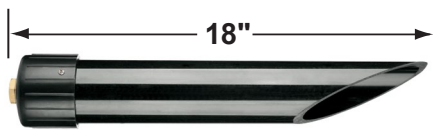

PRODUCT # : CL-213-SS

• Directional Lights

• 316 Marine Grade Stainless Steel

Mounting Pedestals

- CX-601-BK 1" PVC Mounting Pedestal, 1/2" NPT, **Black**
- CX-601-VG 1" PVC Mounting Pedestal, 1/2" NPT, **Verde Green**
- CX-602-BK 2" PVC Mounting Pedestal, 1/2" NPT, **Black**
- CX-602-VG 2" PVC Mounting Pedestal, 1/2" NPT, **Verde Green**
- CX-603-BK 3" PVC Mounting Pedestal, 1/2" NPT Female Brass Hub on top, **Black**
- CX-603-VG 3" PVC Mounting Pedestal, 1/2" NPT Female Brass Hub on top, **Verde Green**

CX-603-BK