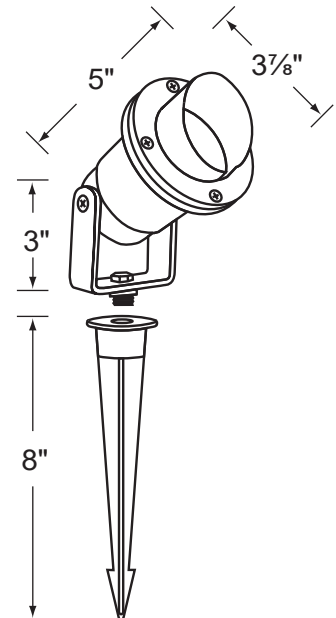

SPECIFICATION SHEET

PRODUCT # : CL-212-SS

• Directional Lights

• 316 Marine Grade Stainless Steel

Fixture Specifications:

Housing: Solid Stainless Steel.

Finish: SS- Stainless Steel.

Lens: Clear and heat resistant convex glass. Extra flat lens included.

Socket: Top grade ceramic bi-pin socket, with retention clip.

Lamp: 12V, MR-16, 35W max. Available in LED (3.5W & 5W) or without lamp. See the Lamp Guide below for more information.

Wiring: Fixture is prewired with a 3-ft 18-2 SPT2-W direct burial cord. Wire connector sold separately. Universal connector (**CX-839**), silicone filled wire nut (**CX-854**) or quick locking wire connector (**CX-LOC**) are available from Corona Lighting.

Gasket: Silicone "O" ring seals face plate to housing providing weather tight protection .

Yoke: Stainless steel yoke with ½" NPT bushing for affixing mounting spike .

Mounting Spike: 8" Stainless steel mounting spike with ½" NPT threaded female hub.

Electrical Notes: A remote 12V transformer is required. Options are available from Corona Lighting. Voltage range for LED lamps are 9V-17V. Proper grease/lubricant is suggested on threaded parts during installation process.

Warranty: Limited lifetime warranty on fixture housing against manufacturer's defects.

3.5W and 5W

AVAILABLE LED LAMPS (Corona LED lamps have a five (5) year limited warranty against manufacturer's defects)

LAMP NUMBER	WATTS	BEAM		COLOR & TEMP.	RATED HOURS	HALOGEN EQUIVALENT
		SPREAD	LUMEN			
L-ED16-3W-SP	3.5	15° Spot	270	2700K	50,000	25 Watt
L-ED16-3W-FL	3.5	45° Flood	270	2700K	50,000	25 Watt
L-ED16-3W-WF	3.5	60° Wide Flood	270	2700K	50,000	25 Watt
L-ED16-5W-SP	5	15° Spot	350	2700K	50,000	40 Watt
L-ED16-5W-FL	5	45° Flood	350	2700K	50,000	40 Watt
L-ED16-5W-WF	5	60° Wide Flood	350	2700K	50,000	40 Watt
L-ED16-COB5W-SP	5	15° Spot	450	2700K	50,000	50 Watt
L-ED16-COB5W-FL	5	38° Flood	450	2700K	50,000	50 Watt
L-ED16-COB5W-WF	5	60° Wide Flood	450	2700K	50,000	50 Watt
L-ED16-COB5W-SP3K	5	15° Spot	470	3000K	50,000	50 Watt
L-ED16-COB5W-FL3K	5	38° Flood	470	3000K	50,000	50 Watt
L-ED16-COB5W-WF3K	5	60° Wide Flood	470	3000K	50,000	50 Watt

Single color MR-16 LED available in AMBER, BLUE, GREEN, PURPLE, RED and VIOLET

JOB INFORMATION

TYPE: _____ DATE: _____

JOB NAME & ADDRESS: _____

PRODUCT #: _____

TOTAL QUANTITY: _____

LAMP TYPE & WATTAGE: _____

TRANSFORMER: _____

CONTRACTOR: _____

SPECIFIER: _____

• When ordering LED lamp with a fixture your part number should follow the format below:

• CL - product # - lamp - wattage - lamp angle

CL - 212-SS - L-ED16 - 5W - FL

Example: CL-212-SS-L-ED16-5W-FL

• Corona Lighting reserves the right to make any change and/or improvement to the design and construction of this fixture without further notification.