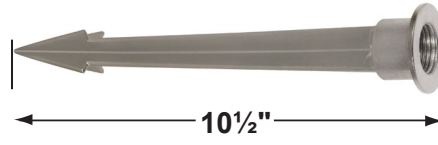

Ground Spikes

- CX-646-SS 8" ABS Spike, 1/2" NPT, **Stainless Steel**

CX-646-SS

Mounting Canopies

- CX-705B-SI Brass Flat Canopy, 1/2" NPT, **Silver Plated**
- CX-709B-SI Brass Raised Canopy, 1/2" NPT, **Silver Plated**