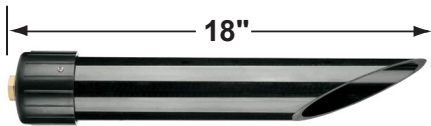

PRODUCT # : CL-212-SS

• Directional Lights

• 316 Marine Grade Stainless Steel

Mounting Pedestals

- CX-601-BK 1" PVC Mounting Pedestal, ½" NPT, **Black**
- CX-601-VG 1" PVC Mounting Pedestal, ½" NPT, **Verde Green**
- CX-603-BK 3" PVC Mounting Pedestal, ½" NPT Female Brass Hub on top, **Black**
- CX-603-VG 3" PVC Mounting Pedestal, ½" NPT Female Brass Hub on top, **Verde Green**

CX-603-BK