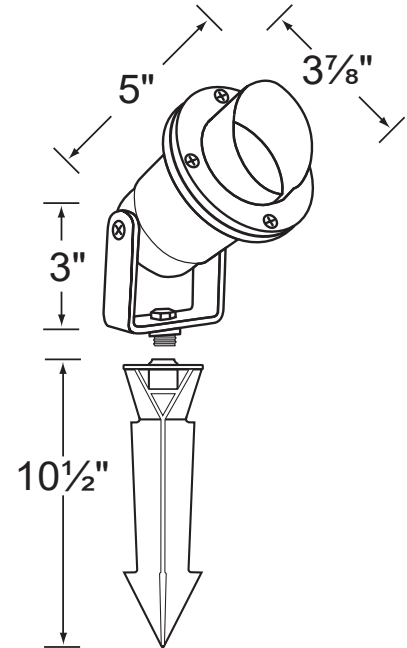

SPECIFICATION SHEET

PRODUCT # : CL-212-SS

• Directional Lights

• 316 Marine Grade Stainless Steel

Fixture Specifications:

Housing: Solid Stainless Steel.

Finish: SS- Stainless Steel.

Lens: Clear and heat resistant convex glass. Extra flat lens included.

Socket: Top grade ceramic bi-pin socket, with retention clip.

Lamp: 12V, MR-16, 35W max. Available in LED (3.5W & 5W) or without lamp. See the Lamp Guide below for more information.

Wiring: Fixture is prewired with a 3-ft 18-2 SPT2-W direct burial cord. Wire connector sold separately. Silicone filled wire nut (CX-854) is available from Corona Lighting.

Gasket: Silicone "O" ring seals face plate to housing providing weather tight protection .

Yoke: Stainless steel yoke with 1/2" NPT bushing for affixing mounting spike .

Mounting Spike: 10 1/2" ABS mounting spike with 1/2" NPT threaded female hub.

Electrical Notes: A remote 12V transformer is required. Options are available from Corona Lighting. Voltage range for LED lamps are 9V-17V. Proper grease/lubricant is suggested on threaded parts during installation process.

Warranty: Limited lifetime warranty on fixture housing against manufacturer's defects.

3.5W and 5W

AVAILABLE LED LAMPS (Corona LED lamps have a five (5) year limited warranty against manufacturer's defects)

LAMP NUMBER	WATTS	BEAM		COLOR & TEMP.	RATED HOURS	HALOGEN EQUIVALENT
		SPREAD	LUMEN			
L-ED16-3W-SP	3.5	15° Spot	270	2700K	50,000	25 Watt
L-ED16-3W-FL	3.5	45° Flood	270	2700K	50,000	25 Watt
L-ED16-3W-WF	3.5	60° Wide Flood	270	2700K	50,000	25 Watt
L-ED16-5W-SP	5	15° Spot	350	2700K	50,000	40 Watt
L-ED16-5W-FL	5	45° Flood	350	2700K	50,000	40 Watt
L-ED16-5W-WF	5	60° Wide Flood	350	2700K	50,000	40 Watt
L-ED16-COB5W-SP	5	15° Spot	450	2700K	50,000	50 Watt
L-ED16-COB5W-FL	5	38° Flood	450	2700K	50,000	50 Watt
L-ED16-COB5W-WF	5	60° Wide Flood	450	2700K	50,000	50 Watt
L-ED16-COB5W-SP3K	5	15° Spot	470	3000K	50,000	50 Watt
L-ED16-COB5W-FL3K	5	38° Flood	470	3000K	50,000	50 Watt
L-ED16-COB5W-WF3K	5	60° Wide Flood	470	3000K	50,000	50 Watt

Single color MR-16 LED available in AMBER, BLUE, GREEN, PURPLE, RED and VIOLET

JOB INFORMATION

TYPE: _____ DATE: _____

JOB NAME & ADDRESS: _____

PRODUCT #: _____

TOTAL QUANTITY: _____

LAMP TYPE & WATTAGE: _____

TRANSFORMER: _____

CONTRACTOR: _____

SPECIFIER: _____

• When ordering LED lamp with a fixture your part number should follow the format below:

• CL - product # - lamp - wattage - lamp angle

CL - 212-SS - L-ED16 - 5W - FL

Example: CL-212-SS-L-ED16-5W-FL

• Corona Lighting reserves the right to make any change and/or improvement to the design and construction of this fixture without further notification.