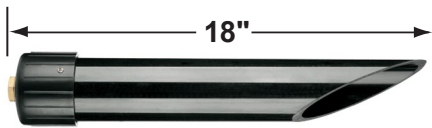

ACCESSORIES SHEET

PRODUCT # : CL-212-SS

• Directional Lights

• 316 Marine Grade Stainless Steel

Mounting Pedestals

- CX-601-BK 1" PVC Mounting Pedestal, 1/2" NPT, **Black**
- CX-601-VG 1" PVC Mounting Pedestal, 1/2" NPT, **Verde Green**
- CX-602-BK 2" PVC Mounting Pedestal, 1/2" NPT, **Black**
- CX-602-VG 2" PVC Mounting Pedestal, 1/2" NPT, **Verde Green**
- CX-603-BK 3" PVC Mounting Pedestal, 1/2" NPT Female Brass Hub on top, **Black**
- CX-603-VG 3" PVC Mounting Pedestal, 1/2" NPT Female Brass Hub on top, **Verde Green**

CX-603-BK