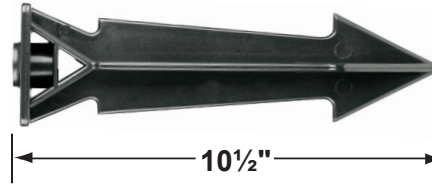

Ground Spikes

- CX-647-BK 10" ABS Spike, 1/2" NPT, **Black**

CX-646-SS

Mounting Canopies

- CX-705B-SI Brass Flat Canopy, 1/2" NPT, **Silver Plated**
- CX-709B-SI Brass Raised Canopy, 1/2" NPT, **Silver Plated**