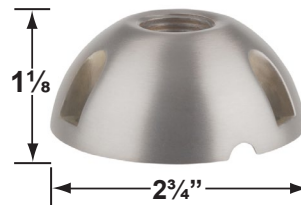

SPECIFICATION SHEET

PRODUCT # : CL-211-SS

• Directional Lights

• 316 Marine Grade Stainless Steel

Fixture Specifications:

Housing: Solid Stainless Steel.
Finish: SS- Stainless Steel.
Lens: Clear and heat resistant convex glass. Extra flat lens included.
Socket: Top grade ceramic bi-pin socket, with retention clip.
Lamp: 12V, MR-16, 35W max. Available in LED (3.5W & 5W) or without lamp. See the Lamp Guide below for more information.
Wiring: Fixture is prewired with a 3-ft 18-2 SPT2-W direct burial cord. Wire connector sold separately. Silicone filled wire nut (**CX-854**) is available from Corona Lighting.

Special Lenses & Honeycomb Louvers

- CX-238 MR-16 Snap-on holder, **Silver Plated**
- CX-239 MR-16 honeycomb louver, **Black**
- CX-240-AM MR-16 color lens, **Amber**
- CX-240-BL MR-16 color lens, **Blue**
- CX-240-GR MR-16 color lens, **Green**
- CX-240-RD MR-16 color lens, **Red**
- CX-240-YL MR-16 color lens, **Yellow**
- CX-241 MR-16 lens, **Linear Spread**
- CX-242 MR-16 lens, **Frosted**
- CX-243 MR-16 lens, **Prismatic**

• For MR-16 Lenses and Louvers, you will need the CX-238

Ground Spikes

- CX-647-BK 10" ABS Spike, 1/2" NPT, **Black**

CX-646-SS

Mounting Canopies

- CX-705B-SI Brass Flat Canopy, 1/2" NPT, **Silver Plated**
- CX-709B-SI Brass Raised Canopy, 1/2" NPT, **Silver Plated**