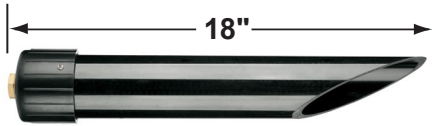

ACCESSORIES SHEET

PRODUCT # : CL-211-SS

• Directional Lights

• 316 Marine Grade Stainless Steel

Mounting Pedestals

- CX-601-BK 1" PVC Mounting Pedestal, 1/2" NPT, **Black**
- CX-601-VG 1" PVC Mounting Pedestal, 1/2" NPT, **Verde Green**
- CX-603-BK 3" PVC Mounting Pedestal, 1/2" NPT Female Brass Hub on top, **Black**
- CX-603-VG 3" PVC Mounting Pedestal, 1/2" NPT Female Brass Hub on top, **Verde Green**

CX-603-BK