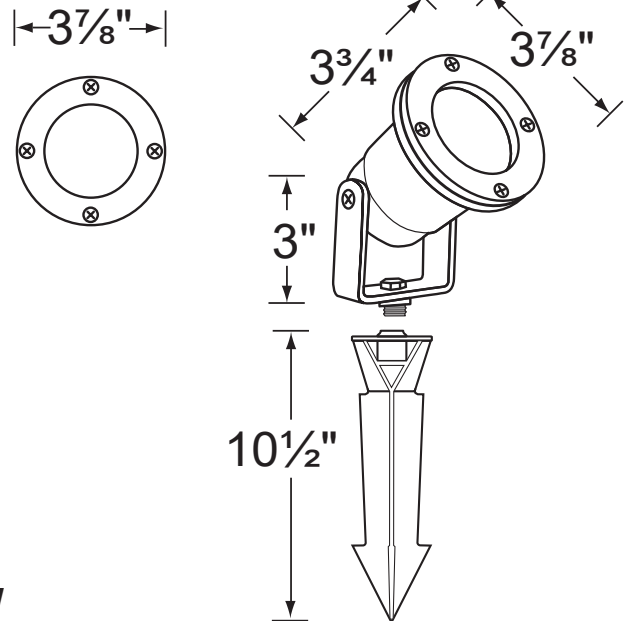

SPECIFICATION SHEET

PRODUCT # : CL-211-SS

• Directional Lights

• 316 Marine Grade Stainless Steel

Fixture Specifications:

Housing: Solid Stainless Steel.
Finish: SS- Stainless Steel.
Lens: Clear and heat resistant convex glass. Extra flat lens included.
Socket: Top grade ceramic bi-pin socket, with retention clip.
Lamp: 12V, MR-16, 35W max. Available in LED (3.5W & 5W) or without lamp. See the Lamp Guide below for more information.
Wiring: Fixture is prewired with a 3-ft 18-2 SPT2-W direct burial cord. Wire connector sold separately. Silicone filled wire nut (**CX-854**) is available from Corona Lighting.

Gasket: Silicone "O" ring seals face plate to housing providing weather tight protection.
Yoke: Stainless steel yoke with 1/2" NPT bushing for affixing mounting spike.
Mounting Spike: 10 1/2" ABS mounting spike with 1/2" NPT
Electrical Notes: A remote 12V transformer is required. Options are available from Corona Lighting. Voltage range for LED lamps are 9V-17V. Proper grease/lubricant is suggested on threaded parts during installation process.
Warranty: Limited lifetime warranty on fixture housing against manufacturer's defects.

• When ordering LED lamp with a fixture your part number should follow the format below:

• CL - product # - lamp - wattage - lamp angle
 CL - CL-211-SS - L-ED16 - 5W - FL

Example: CL-211-SS-L-ED16-5W-FL