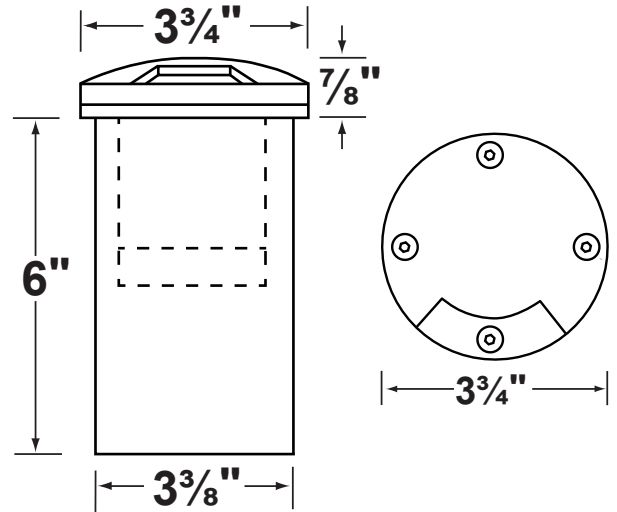

SPECIFICATION SHEET

PRODUCT # : CL-204-AB

• Well Light

• Brass

Fixture Specifications:

- **Housing:** Cast Brass fixture mounted with stainless steel retention clips inside PVC sleeve.
- **Faceplate:** Solid brass faceplate with 90° light output.
- **Finish:** **AB- Antique Bronze**, Faceplate Natural toning process. AB finish will vary due to artistic process.
- **Lens:** Clear, tempered and heat resistant raised flat glass.
- **Socket:** Top grade ceramic bi-pin socket with retention clips to secure lamp in place.
- **Lamp:** 12V, MR-16, 50W max.
  Available in LED (3.5W & 5W) or without lamp.
  See the Lamp Guide below for more information.
- **Gasket:** Silicone "O" ring seals faceplate to housing providing weather tight protection.

- **Wiring:** Fixture is prewired with a 3ft 18-2 SJT-W direct burial cord. Wire connector sold separately. Universal connector (**CX-839**), silicone filled wire nut (**CX-854**) or quick-locking wire connector (**CX-LOC**) are available from Corona Lighting.
- **Mounting:** In-ground direct burial or concrete encasement.
- **Electrical Notes:** A remote 12V transformer is required. Options are available from Corona Lighting. Voltage range for LED lamps are 9V-17V. Proper grease/lubricant is suggested on threaded parts during installation process.
- **Warranty:** Limited lifetime warranty on brass fixture against manufacturer's defects.

AVAILABLE LED LAMPS (Corona LED lamps have a five (5) year limited warranty against manufacturer's defects)