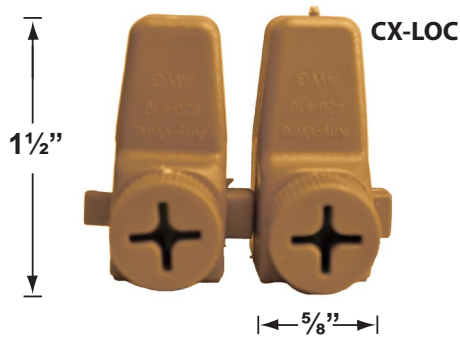

SPECIFICATION SHEET

PRODUCT # : CL-204-AB

• Well Light

• Brass

Fixture Specifications:

- Housing:** Cast Brass fixture mounted with stainless steel retention clips inside PVC sleeve.
- Faceplate:** Solid brass faceplate with 90° light output.
- Finish:** **AB- Antique Bronze**, Faceplate Natural toning process. AB finish will vary due to artistic process.
- Lens:** Clear, tempered and heat resistant raised flat glass.
- Socket:** Top grade ceramic bi-pin socket with retention clips to secure lamp in place.
- Lamp:** 12V, MR-16, 50W max.
Available in LED (3.5W & 5W) or without lamp.
See the Lamp Guide below for more information.
- Gasket:** Silicone "O" ring seals faceplate to housing providing weather tight protection.

- Wiring:** Fixture is prewired with a 3ft 18-2 SJT-W direct burial cord. Wire connector sold separately. Universal connector (**CX-839**), silicone filled wire nut (**CX-854**) or quick-locking wire connector (**CX-LOC**) are available from Corona Lighting.
- Mounting:** In-ground direct burial or concrete encasement.
- Electrical Notes:** A remote 12V transformer is required. Options are available from Corona Lighting. Voltage range for LED lamps are 9V-17V. Proper grease/lubricant is suggested on threaded parts during installation process.
- Warranty:** Limited lifetime warranty on brass fixture against manufacturer's defects.

• Corona Lighting reserves the right to make any change and/or improvement to the design and construction of this fixture without further notification.

PRODUCT # : CL-204-AB

• Well Lights

• Brass

Cable Connectors

- CX-854 Direct Burial Silicone Filled Wire Nut, **Tan**
- CX-858 Speedy Cable Connector, Supply Cable up to 10-2, **Black**
- CX-839 Universal cable connector, Supply cable up to 8-2, one/Pack **Black**
- CX-LOC Quick-Locking Silicone Filled Wire Connector, 25 Sets (50 per Pack)