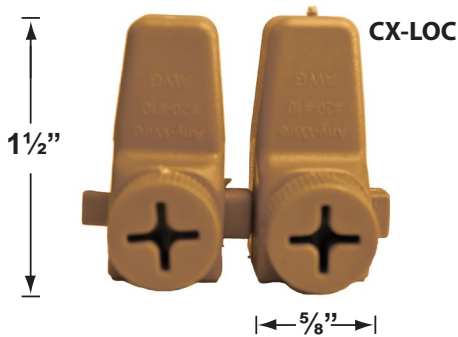

**Gasket:** Silicone "O" ring seals faceplate to housing providing weather tight protection.

**Wiring:** Fixture is prewired with a 3-ft 18-2 SJT-W direct burial cord. Wire connector available separately. Silicone filled wire nut (**CX-854**) or quick locking wire connector (**CX-LOC**) may be ordered to Corona Lighting.

SPECIFIER: \_\_\_\_\_

• When ordering LED lamp with a fixture your part number should follow the format below:

• CL - **product #** - **lamp** - **wattage** - **lamp angle**

CL - **203-SS** - **L-ED16** - **5W** - **FL**

Example: CL-203-SS-L-ED16-5W-FL

• Corona Lighting reserves the right to make any change and/or improvement to the design and construction of this fixture without further notification.

### Cable Connectors

- CX-854 Direct Burial Silicone Filled Wire Nut, **Tan**
- CX-858 Speedy Cable Connector, Supply Cable up to 10-2, **Black**
- CX-839 Universal cable connector, Supply cable up to 8-2, one/Pack **Black**
- CX-LOC Quick-Locking Silicone Filled Wire Connector, 25 Sets (50 per Pack)