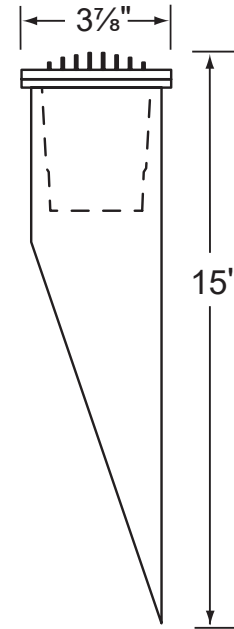

SPECIFICATION SHEET

PRODUCT # : CL-203-SS

• Well Lights

• 316 Marine Grade Stainless Steel

Fixture Specifications:

Housing: Stainless Steel fixture mounted with stainless steel retention clips inside PVC sleeve.

Finish : **SS- Stainless Steel**, Faceplate
Also available in **AB** finish.

Lens: Clear, tempered and heat resistant convex glass. Extra flat lens included.

Socket: Top grade ceramic bi-pin socket with retention clip.

Lamp: 12V, MR-16, 35W max.
Available in LED (3.5W & 5W) or without lamp.
See the Lamp Guide below for more information.

Gasket: Silicone "O" ring seals faceplate to housing providing weather tight protection.

Wiring: Fixture is prewired with a 3-ft 18-2 SJT-W direct burial cord. Wire connector available separately. Silicone filled wire nut (**CX-854**) or quick locking wire connector (**CX-LOC**) may be ordered to Corona Lighting.

Mounting: In-ground direct burial or concrete encasement.

Electrical Notes: A remote 12V transformer is required. Options are available from Corona Lighting. Voltage range for LED lamps are 9V-17V. Proper grease/lubricant is suggested on threaded parts during installation process.

Warranty: Limited lifetime warranty on stainless steel fixture against manufacturer's defects.

LED
3.5W and 5W

AVAILABLE LED LAMPS (Corona LED lamps have a five (5) year limited warranty against manufacturer's defects)

LAMP NUMBER	WATTS	BEAM		COLOR & TEMP.	RATED HOURS	HALOGEN EQUIVALENT
		SPREAD	LUMEN			
L-ED16-3W-SP	3.5	15° Spot	270	2700K	50,000	25 Watt
L-ED16-3W-FL	3.5	45° Flood	270	2700K	50,000	25 Watt
L-ED16-3W-WF	3.5	60° Wide Flood	270	2700K	50,000	25 Watt
L-ED16-5W-SP	5	15° Spot	350	2700K	50,000	40 Watt
L-ED16-5W-FL	5	45° Flood	350	2700K	50,000	40 Watt
L-ED16-5W-WF	5	60° Wide Flood	350	2700K	50,000	40 Watt
L-ED16-COB5W-SP	5	15° Spot	450	2700K	50,000	50 Watt
L-ED16-COB5W-FL	5	38° Flood	450	2700K	50,000	50 Watt
L-ED16-COB5W-WF	5	60° Wide Flood	450	2700K	50,000	50 Watt
L-ED16-COB5W-SP3K	5	15° Spot	470	3000K	50,000	50 Watt
L-ED16-COB5W-FL3K	5	38° Flood	470	3000K	50,000	50 Watt
L-ED16-COB5W-WF3K	5	60° Wide Flood	470	3000K	50,000	50 Watt

■ Single color MR-16 LED available in AMBER, BLUE, GREEN, PURPLE, RED and VIOLET

JOB INFORMATION

TYPE: _____ DATE: _____

JOB NAME & ADDRESS: _____

PRODUCT #: _____

TOTAL QUANTITY: _____

LAMP TYPE & WATTAGE: _____

TRANSFORMER: _____

CONTRACTOR: _____

SPECIFIER: _____

• When ordering LED lamp with a fixture your part number should follow the format below:

• CL - **product #** - **lamp** - **wattage** - **lamp angle**

CL - **203-SS** - **L-ED16** - **5W** - **FL**

Example: CL-203-SS-L-ED16-5W-FL

• Corona Lighting reserves the right to make any change and/or improvement to the design and construction of this fixture without further notification.