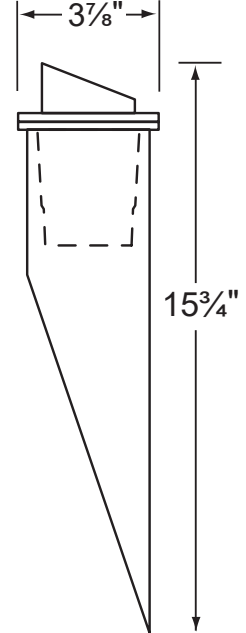

SPECIFICATION SHEET

PRODUCT # : CL-202-SS

• Well Lights

• 316 Marine Grade Stainless Steel

Fixture Specifications:

Housing: Stainless Steel fixture mounted with stainless steel retention clips inside PVC sleeve.

Finish : **SS- Stainless Steel**, Faceplate Natural toning process. Also available in **AB** finish.

Lens: Clear, tempered and heat resistant convex glass. Extra flat lens included.

Socket: Top grade ceramic bi-pin socket with retention clip.

Lamp: 12V, MR-16, 35W max. Available in LED (3.5W & 5W) or without lamp. See the Lamp Guide below for more information.

Gasket: Silicone "0" ring seals faceplate to housing providing weather tight protection.

Wiring: Fixture is prewired with a 3-ft 18-2 SJT-W direct burial cord. Wire connector available seperately. Silicone filled wire nut (**CX-854**) or quick locking wire connector (**CX-LOC**) may be ordered to Corona Lighting.

Mounting: In-ground direct burial or concrete encasement.

Electrical Notes: A remote 12V transformer is required. Options are available from Corona Lighting. Voltage range for LED lamps are 9V-17V. Proper grease/lubricant is suggested on threaded parts during installation process.

Warranty: Limited lifetime warranty on stainless steel fixture against manufacturer's defects.

LED
3.5W and 5W

AVAILABLE LED LAMPS (Corona LED lamps have a five (5) year limited warranty against manufacturer's defects)

LAMP NUMBER	WATTS	BEAM		COLOR & TEMP.	RATED HOURS	HALOGEN EQUIVALENT
		SPREAD	LUMEN			
L-ED16-3W-SP	3.5	15° Spot	270	2700K	50,000	25 Watt
L-ED16-3W-FL	3.5	45° Flood	270	2700K	50,000	25 Watt
L-ED16-3W-WF	3.5	60° Wide Flood	270	2700K	50,000	25 Watt
L-ED16-5W-SP	5	15° Spot	350	2700K	50,000	40 Watt
L-ED16-5W-FL	5	45° Flood	350	2700K	50,000	40 Watt
L-ED16-5W-WF	5	60° Wide Flood	350	2700K	50,000	40 Watt
L-ED16-COB5W-SP	5	15° Spot	450	2700K	50,000	50 Watt
L-ED16-COB5W-FL	5	38° Flood	450	2700K	50,000	50 Watt
L-ED16-COB5W-WF	5	60° Wide Flood	450	2700K	50,000	50 Watt
L-ED16-COB5W-SP3K	5	15° Spot	470	3000K	50,000	50 Watt
L-ED16-COB5W-FL3K	5	38° Flood	470	3000K	50,000	50 Watt
L-ED16-COB5W-WF3K	5	60° Wide Flood	470	3000K	50,000	50 Watt

■ Single color MR-16 LED available in AMBER, BLUE, GREEN, PURPLE, RED and VIOLET

JOB INFORMATION

TYPE: _____ DATE: _____

JOB NAME & ADDRESS: _____

PRODUCT #: _____

TOTAL QUANTITY: _____

LAMP TYPE & WATTAGE: _____

TRANSFORMER: _____

CONTRACTOR: _____

SPECIFIER: _____

• When ordering LED lamp with a fixture your part number should follow the format below:

• CL - product # - lamp - wattage - lamp angle
CL - 202-SS - L-ED16 - 5W - FL

Example: CL-202-SS-L-ED16-5W-FL

• Corona Lighting reserves the right to make any change and/or improvement to the design and construction of this fixture without further notification.