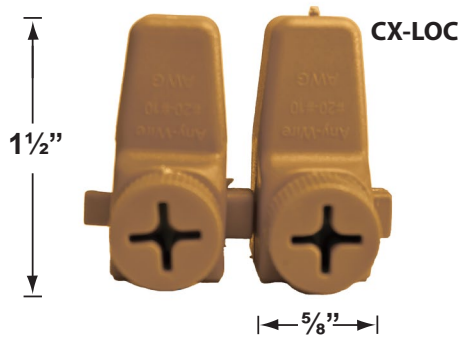

SPECIFICATION SHEET

PRODUCT # : CL-202-SS

• Well Lights

• 316 Marine Grade Stainless Steel

Fixture Specifications:

Housing: Stainless Steel fixture mounted with stainless steel retention clips inside PVC sleeve.

Example: CL-202-SS-L-ED16-5W-FL

• Corona Lighting reserves the right to make any change and/or improvement to the design and construction of this fixture without further notification.

PRODUCT # : CL-202-SS

• Well Lights

• 316 Marine Grade Stainless Steel

Cable Connectors

- CX-854 Direct Burial Silicone Filled Wire Nut, **Tan**
- CX-858 Speedy Cable Connector, Supply Cable up to 10-2, **Black**
- CX-839 Universal cable connector, Supply cable up to 8-2, one/Pack **Black**
- CX-LOC Quick-Locking Silicone Filled Wire Connector, 25 Sets (50 per Pack)