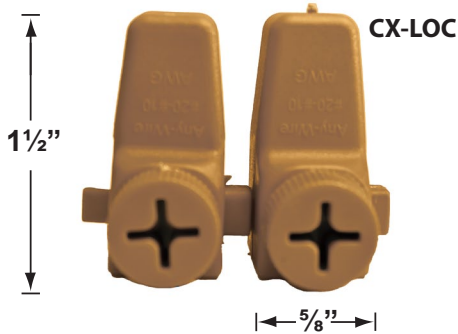

SPECIFICATION SHEET

PRODUCT # : CL-202-AB

• Well Lights

• Cast Brass

Fixture Specifications:

Housing: Cast Brass fixture mounted with stainless steel retention clips inside PVC sleeve.

Finish : **AB- Antique Bronze**, Faceplate Natural toning process. AB finish will vary due to artistic process. Also available in **SS** finish.

Gasket: Silicone "O" ring seals faceplate to housing providing weather tight protection.

Wiring: Fixture is prewired with a 3-ft 18-2 SJT-W direct burial cord. Wire connector available separately. Silicone filled wire nut (**CX-854**) or quick locking wire connector (**CX-LOC**) may be ordered to Corona Lighting.

Example: CL-202-AB-L-ED16-5W-FL

• Corona Lighting reserves the right to make any change and/or improvement to the design and construction of this fixture without further notification.

PRODUCT # : CL-202-AB

• Well Lights

• Cast Brass

Cable Connectors

- CX-854 Direct Burial Silicone Filled Wire Nut, **Tan**
- CX-858 Speedy Cable Connector, Supply Cable up to 10-2, **Black**
- CX-839 Universal cable connector, Supply cable up to 8-2, one/Pack **Black**
- CX-LOC Quick-Locking Silicone Filled Wire Connector, 25 Sets (50 per Pack)