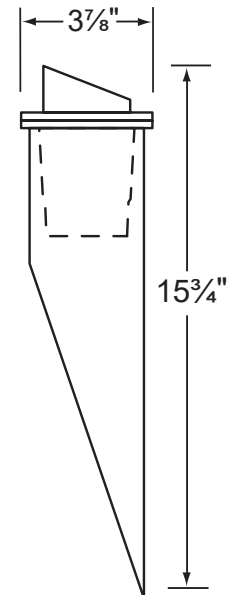

SPECIFICATION SHEET

PRODUCT # : CL-202-AB

• Well Lights

• Cast Brass

Fixture Specifications:

Housing: Cast Brass fixture mounted with stainless steel retention clips inside PVC sleeve.

Finish : **AB- Antique Bronze**, Faceplate Natural toning process. AB finish will vary due to artistic process. Also available in **SS** finish.

Lens: Clear, tempered and heat resistant convex glass. Extra flat lens included.

Socket: Top grade ceramic bi-pin socket with retention clip.

Lamp: 12V, MR-16, 50W max. Available in LED (3.5W & 5W) or without lamp. See the Lamp Guide below for more information.

Gasket: Silicone "O" ring seals faceplate to housing providing weather tight protection.

Wiring: Fixture is prewired with a 3-ft 18-2 SJT-W direct burial cord. Wire connector available separately. Silicone filled wire nut (**CX-854**) or quick locking wire connector (**CX-LOC**) may be ordered to Corona Lighting.

Mounting: In-ground direct burial or concrete encasement.

Electrical Notes: A remote 12V transformer is required. Options are available from Corona Lighting. Voltage range for LED lamps are 9V-17V. Proper grease/lubricant is suggested on threaded parts during installation process.

Warranty: Limited lifetime warranty on brass fixture against manufacturer's defects.

3.5W and 5W

AVAILABLE LED LAMPS (Corona LED lamps have a five (5) year limited warranty against manufacturer's defects)

LAMP NUMBER	WATTS	BEAM		COLOR & TEMP.	RATED HOURS	HALOGEN EQUIVALENT
		SPREAD	LUMEN			
L-ED16-3W-SP	3.5	15° Spot	270	2700K	50,000	25 Watt
L-ED16-3W-FL	3.5	45° Flood	270	2700K	50,000	25 Watt
L-ED16-3W-WF	3.5	60° Wide Flood	270	2700K	50,000	25 Watt
L-ED16-5W-SP	5	15° Spot	350	2700K	50,000	40 Watt
L-ED16-5W-FL	5	45° Flood	350	2700K	50,000	40 Watt
L-ED16-5W-WF	5	60° Wide Flood	350	2700K	50,000	40 Watt
L-ED16-COB5W-SP	5	15° Spot	450	2700K	50,000	50 Watt
L-ED16-COB5W-FL	5	38° Flood	450	2700K	50,000	50 Watt
L-ED16-COB5W-WF	5	60° Wide Flood	450	2700K	50,000	50 Watt
L-ED16-COB5W-SP3K	5	15° Spot	470	3000K	50,000	50 Watt
L-ED16-COB5W-FL3K	5	38° Flood	470	3000K	50,000	50 Watt
L-ED16-COB5W-WF3K	5	60° Wide Flood	470	3000K	50,000	50 Watt

■ Single color MR-16 LED available in AMBER, BLUE, GREEN, PURPLE, RED and VIOLET

JOB INFORMATION

TYPE: _____ DATE: _____

JOB NAME & ADDRESS: _____

PRODUCT #: _____

TOTAL QUANTITY: _____

LAMP TYPE & WATTAGE: _____

TRANSFORMER: _____

CONTRACTOR: _____

SPECIFIER: _____

• When ordering LED lamp with a fixture your part number should follow the format below:

• CL - product # - lamp - wattage - lamp angle

CL - CL-202-AB- L-ED16 - 5W - FL

Example: CL-202-AB-L-ED16-5W-FL

• Corona Lighting reserves the right to make any change and/or improvement to the design and construction of this fixture without further notification.