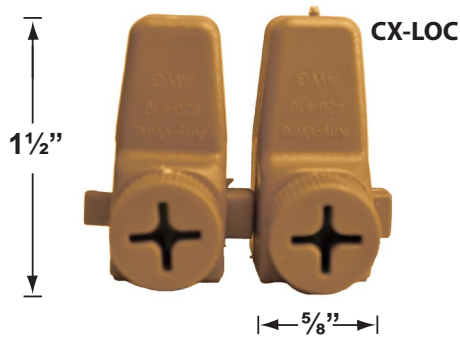

SPECIFIER: \_\_\_\_\_

• When ordering LED lamp with a fixture your part number should follow the format below:

• **CL** - **product #** - **lamp** - **wattage** - **lamp angle**

**CL - 201-AB - L-ED16 - 5W - FL**

Example: CL-201-AB-L-ED16-5W-FL

• Corona Lighting reserves the right to make any change and/or improvement to the design and construction of this fixture without further notification.

### Cable Connectors

- CX-854 Direct Burial Silicone Filled Wire Nut, **Tan**
- CX-858 Speedy Cable Connector, Supply Cable up to 10-2, **Black**
- CX-839 Universal cable connector, Supply cable up to 8-2, one/Pack **Black**
- CX-LOC Quick-Locking Silicone Filled Wire Connector, 25 Sets (50 per Pack)