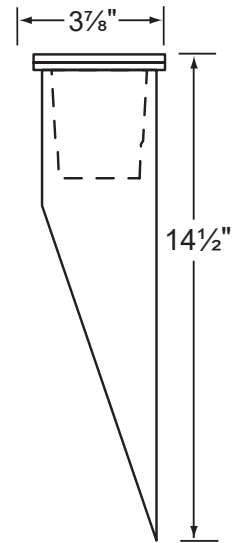

3.5W and 5W

CAUTION: The preinstalled convex lens is not drive over rated.

AVAILABLE LED LAMPS (Corona LED lamps have a five (5) year limited warranty against manufacturer's defects)

LAMP NUMBER	WATTS	BEAM		COLOR & TEMP.	RATED HOURS	HALOGEN EQUIVALENT
		SPREAD	LUMEN			
L-ED16-3W-SP	3.5	15° Spot	270	2700K	50,000	25 Watt
L-ED16-3W-FL	3.5	45° Flood	270	2700K	50,000	25 Watt
L-ED16-3W-WF	3.5	60° Wide Flood	270	2700K	50,000	25 Watt
L-ED16-5W-SP	5	15° Spot	350	2700K	50,000	40 Watt
L-ED16-5W-FL	5	45° Flood	350	2700K	50,000	40 Watt
L-ED16-5W-WF	5	60° Wide Flood	350	2700K	50,000	40 Watt
L-ED16-COB5W-SP	5	15° Spot	450	2700K	50,000	50 Watt
L-ED16-COB5W-FL	5	38° Flood	450	2700K	50,000	50 Watt
L-ED16-COB5W-WF	5	60° Wide Flood	450	2700K	50,000	50 Watt
L-ED16-COB5W-SP3K	5	15° Spot	470	3000K	50,000	50 Watt
L-ED16-COB5W-FL3K	5	38° Flood	470	3000K	50,000	50 Watt
L-ED16-COB5W-WF3K	5	60° Wide Flood	470	3000K	50,000	50 Watt

■ Single color MR-16 LED available in AMBER, BLUE, GREEN, PURPLE, RED and VIOLET

JOB INFORMATION

TYPE: _____ DATE: _____

JOB NAME & ADDRESS: _____

PRODUCT #: _____

TOTAL QUANTITY: _____

LAMP TYPE & WATTAGE: _____

TRANSFORMER: _____

CONTRACTOR: _____

SPECIFIER: _____

• When ordering LED lamp with a fixture your part number should follow the format below:

• **CL** - **product #** - **lamp** - **wattage** - **lamp angle**

CL - 201-AB - L-ED16 - 5W - FL

Example: CL-201-AB-L-ED16-5W-FL

• Corona Lighting reserves the right to make any change and/or improvement to the design and construction of this fixture without further notification.