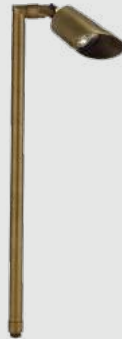

FINISHES AB - Antique Bronze, GM - Gun Metal
BEAM SPREAD 38° Standard (15° & 60° options also included)

LUMENS 15LM - 450LM Output

CCT OPTIONS Preset 2700k, 3000k, 4000k, 5000k

FIXTURE 10' Cord

SUPPLIED MOUNTING Plastic Ground Spike

1W-6W Integrated LED

CL-744-BT-T

Available in
18" Stem

PRODUCT Cast Brass RGB+CCT Bluetooth
Directional Light, Flat Shroud

FINISHES AB - Antique Bronze, GM - Gun Metal
BEAM SPREAD 38° Standard (15° & 60° options also included)
LUMENS 15LM - 450LM Output
CCT OPTIONS Preset 2700k, 3000k, 4000k, 5000k
FIXTURE 10' Cord
SUPPLIED MOUNTING Plastic Ground Spike

1W-6W Integrated LED

CL-755-BT

Available in
18" Stem

PRODUCT Cast Brass RGB+CCT Bluetooth
Directional Light, Standard Shroud

FINISHES AB - Antique Bronze, GM - Gun Metal
BEAM SPREAD 38° Standard (15° & 60° options also included)
LUMENS 15LM - 450LM Output
CCT OPTIONS Preset 2700k, 3000k, 4000k, 5000k
FIXTURE 10' Cord
SUPPLIED MOUNTING Plastic Ground Spike

1W-6W Integrated LED

CL-755-BT

Available in
18" Stem

PRODUCT Cast Brass RGB+CCT Bluetooth
Directional Light, Flat Shroud

FINISHES AB - Antique Bronze, GM - Gun Metal
BEAM SPREAD 38° Standard (15° & 60° options also included)
LUMENS 15LM - 450LM Output
CCT OPTIONS Preset 2700k, 3000k, 4000k, 5000k
FIXTURE 10' Cord
SUPPLIED MOUNTING Plastic Ground Spike