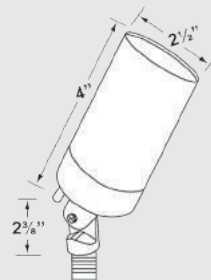

CL-404-BT

PRODUCT Cast Brass RGB+CCT Bluetooth Directional Light, Flat Shroud

---

FINISHES AB - Antique Bronze, GM - Gun Metal

BEAM SPREAD 38° Standard (15° & 60° options also included)

LUMENS 15LM - 450LM Output

CCT OPTIONS Preset 2700k, 3000k, 4000k, 5000k

FIXTURE 10' Cord

SUPPLIED MOUNTING Plastic Ground Spike

1W-6W Integrated LED