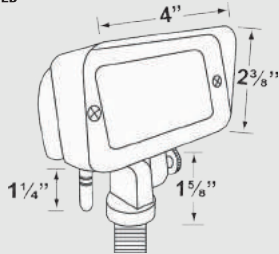

CL-400-BT

PRODUCT Cast Brass RGB+CCT Bluetooth
Flood Light, Frosted Lens

FINISHES AB - Antique Bronze, GM - Gun Metal

BEAM SPREAD 120°

LUMENS 15LM - 350LM Output

CCT OPTIONS Preset 2700k, 3000k, 4000k, 5000k

FIXTURE 10' Cord

SUPPLIED MOUNTING Plastic Ground Spike

1W-5W Integrated LED