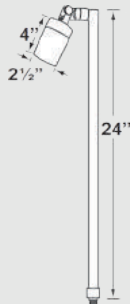

CL-744-BT

Available in
18" Stem

PRODUCT Cast Brass RGB+CCT Bluetooth
Directional Light, Standard Shroud

FINISHES AB - Antique Bronze, GM - Gun Metal
BEAM SPREAD 38° Standard (15° & 60° options also included)

LUMENS 15LM - 450LM Output

CCT OPTIONS Preset 2700k, 3000k, 4000k, 5000k

FIXTURE 10' Cord

SUPPLIED MOUNTING Plastic Ground Spike

1W-6W Integrated LED