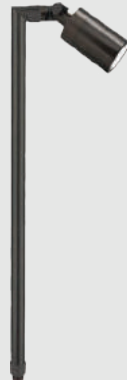

DOWNLOAD THE FREE 'CORONA BT' APP

CL-405-BT

SPECIFICATIONS

PRODUCT Cast Brass RGB+CCT Bluetooth Directional Light, Standard Shroud

FINISHES AB - Antique Bronze, GM - Gun Metal

BEAM SPREAD 38° Standard (15° & 60° options also included)

FINISHES AB - Antique Bronze, GM - Gun Metal

BEAM SPREAD 120°

LUMENS 15LM - 350LM Output

CCT OPTIONS Preset 2700k, 3000k, 4000k, 5000k

FIXTURE 10' Cord

SUPPLIED MOUNTING Plastic Ground Spike

1W-5W Integrated LED

CL-106-BT

PRODUCT Cast Brass RGB+CCT Bluetooth
Down Light w/ Tree Mounting Bracket

FINISHES AB - Antique Bronze, GM - Gun Metal
BEAM SPREAD 38° Standard (15° & 60° options also included)

LUMENS 15LM - 450LM Output

CCT OPTIONS Preset 2700k, 3000k, 4000k, 5000k

FIXTURE 10' Cord

SUPPLIED MOUNTING Plastic Ground Spike

1W-6W Integrated LED

CL-744-BT

Available in
18" Stem

PRODUCT Cast Brass RGB+CCT Bluetooth
Directional Light, Standard Shroud