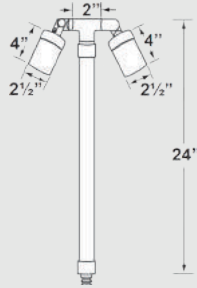

1W-6W Integrated LED

CL-744-BT-T

Available in
18" Stem

PRODUCT Cast Brass RGB+CCT Bluetooth
Directional Light, Flat Shroud

FINISHES AB - Antique Bronze, GM - Gun Metal
BEAM SPREAD 38° Standard (15° & 60° options also included)
LUMENS 15LM - 450LM Output
CCT OPTIONS Preset 2700k, 3000k, 4000k, 5000k
FIXTURE 10' Cord
SUPPLIED MOUNTING Plastic Ground Spike