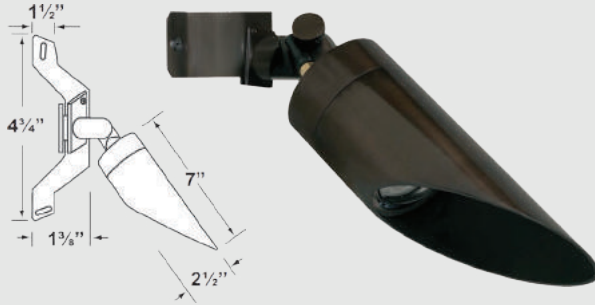

FINISHES AB - Antique Bronze, GM - Gun Metal

BEAM SPREAD 120°

LUMENS 15LM - 350LM Output

CCT OPTIONS Preset 2700k, 3000k, 4000k, 5000k

FIXTURE 10' Cord

SUPPLIED MOUNTING Plastic Ground Spike

1W-5W Integrated LED

CL-106-BT

PRODUCT Cast Brass RGB+CCT Bluetooth
Down Light w/ Tree Mounting Bracket

FINISHES AB - Antique Bronze, GM - Gun Metal
BEAM SPREAD 38° Standard (15° & 60° options also included)

LUMENS 15LM - 450LM Output