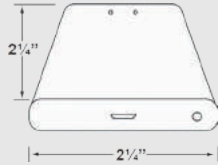

CX-BTG

PRODUCT Wireless Bluetooth Mesh Gateway

BLUETOOTH Bluetooth Mesh to 2.4ghz Wi-Fi
Wireless Network

SUPPORTS All Fiat Lux Fixtures

CONNECTION Connects BT APP to Alexa & Google Home

APP Advanced App Scheduling & Automations

CONTROL Remote Lighting Control

5V DC USB | Micro USB Cable