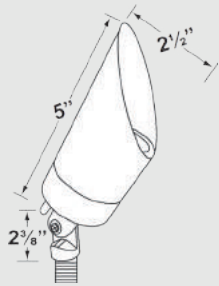

DOWNLOAD THE FREE 'CORONA BT' APP

CL-405-BT

SPECIFICATIONS

PRODUCT Cast Brass RGB+CCT Bluetooth Directional Light, Standard Shroud

FINISHES AB - Antique Bronze, GM - Gun Metal

BEAM SPREAD 38° Standard (15° & 60° options also included)