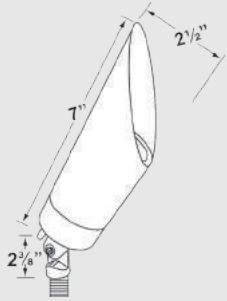

1W-6W Integrated LED

CL-406-BT

PRODUCT Cast Brass RGB+CCT Bluetooth
Directional Light, Longer Shroud

FINISHES AB - Antique Bronze, GM - Gun Metal
BEAM SPREAD 38° Standard (15° & 60° options also included)