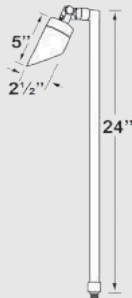

1W-6W Integrated LED

CL-744-BT-T

Available in
18" Stem

PRODUCT Cast Brass RGB+CCT Bluetooth
Directional Light, Flat Shroud

FINISHES AB - Antique Bronze, GM - Gun Metal
BEAM SPREAD 38° Standard (15° & 60° options also included)
LUMENS 15LM - 450LM Output
CCT OPTIONS Preset 2700k, 3000k, 4000k, 5000k
FIXTURE 10' Cord
SUPPLIED MOUNTING Plastic Ground Spike

1W-6W Integrated LED

CL-755-BT

Available in
18" Stem

PRODUCT Cast Brass RGB+CCT Bluetooth
Directional Light, Standard Shroud

FINISHES AB - Antique Bronze, GM - Gun Metal
BEAM SPREAD 38° Standard (15° & 60° options also included)
LUMENS 15LM - 450LM Output
CCT OPTIONS Preset 2700k, 3000k, 4000k, 5000k
FIXTURE 10' Cord
SUPPLIED MOUNTING Plastic Ground Spike