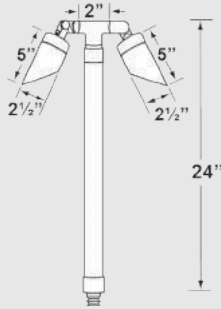

CL-755-BT

Available in
18" Stem

PRODUCT Cast Brass RGB+CCT Bluetooth
Directional Light, Flat Shroud

FINISHES AB - Antique Bronze, GM - Gun Metal
BEAM SPREAD 38° Standard (15° & 60° options also included)
LUMENS 15LM - 450LM Output
CCT OPTIONS Preset 2700k, 3000k, 4000k, 5000k
FIXTURE 10' Cord
SUPPLIED MOUNTING Plastic Ground Spike

1W-6W Integrated LED