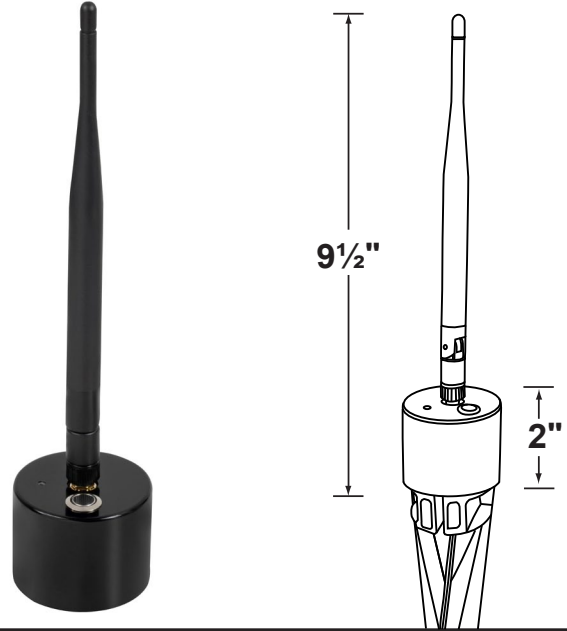

By

Smart Accessories SPECIFICATION SHEET

1633 Staunton Ave
Los Angeles, CA 90021

TEL. (800) 727-9262 (800) 727-9957
FAX. (213) 747-4500 (213) 747-3234

E-Mail: sales@coronalighting.com

PRODUCT # : CX-BTE

Bluetooth Extender Specifications:

Effective Wattage:	1W Integrated LED Module
Material:	Aluminum, PVC
Finish:	Black
Networking:	Bluetooth Mesh Technology
Transmission Range:	260 Feet
Operating Voltage:	9V-17V
Rating:	IP65
Mounting:	8½" Black Plastic Spike (See accesories below for more)
Wire Cord:	5ft UL listed SPT-1W
Warranty:	10 Years

ACCESSORIES

Mounting Canopies

CX-703	Aluminum tree mount canopy ½ NPT Finishes: BK - Black, BZ - Bronze, GR - Green, GT - Granite, BR - Natural Brass, RT - Rust, VG - Verde Green, WH - White
CX-705B	Brass Flat Canopy, ½ NPT, Finshes: AB - Antique Bronze, BR - Natural Brass, GM - Gun Metal, OC - Old Copper, SI - Silver Plated
CX-709B	Brass Raised Canopy, ½ NPT Finshes: AB - Antique Bronze, BR - Natural Brass, GM - Gun Metal, SI - Silver Plated
CX-718B	5" Brass Canopy, 3-Hole ½ NPT Finshes: AB - Antique Bronze, GM - Gun Metal, SI - Silver Plated
CX-719B	Brass Tree Mounting Bracket, 1/2" NPT Finshes: AB - Antique Bronze, BR - Natural Brass, GM - Gun Metal, SI - Silver Plated

Cable Connector

CX-854 Direct Burial Silicone Filled Wire Nut, Tan

CX-709B-GM

CX-705B-AB

CX-718B-GM

CX-719B-AB