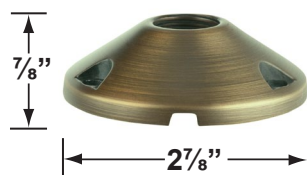

Effective Wattage:	1W Integrated LED Module
Material:	Aluminum, PVC
Finish:	Black
Networking:	Bluetooth Mesh Technology
Transmission Range:	260 Feet
Operating Voltage:	9V-17V
Rating:	IP65
Mounting:	8½" Black Plastic Spike (See accesories below for more)
Wire Cord:	5ft UL listed SPT-1W
Warranty:	10 Years

ACCESSORIES

Mounting Canopies

CX-703	Aluminum tree mount canopy ½ NPT Finishes: BK - Black, BZ - Bronze, GR - Green, GT - Granite, BR - Natural Brass, RT - Rust, VG - Verde Green, WH - White
CX-705B	Brass Flat Canopy, ½ NPT, Finshes: AB - Antique Bronze, BR - Natural Brass, GM - Gun Metal, OC - Old Copper, SI - Silver Plated
CX-709B	Brass Raised Canopy, ½ NPT Finshes: AB - Antique Bronze, BR - Natural Brass, GM - Gun Metal, SI - Silver Plated
CX-718B	5" Brass Canopy, 3-Hole ½ NPT Finshes: AB - Antique Bronze, GM - Gun Metal, SI - Silver Plated
CX-719B	Brass Tree Mounting Bracket, 1/2" NPT Finshes: AB - Antique Bronze, BR - Natural Brass, GM - Gun Metal, SI - Silver Plated

Cable Connector

CX-854 Direct Burial Silicone Filled Wire Nut, Tan

CX-709B-GM

CX-705B-AB

CX-718B-GM

CX-719B-AB