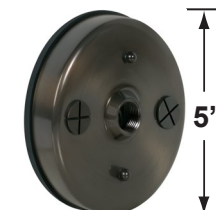

Effective Wattage:	1W Integrated LED Module
Material:	Aluminum, PVC
Finish:	Black
Networking:	Bluetooth Mesh Technology
Transmission Range:	260 Feet
Operating Voltage:	9V-17V
Rating:	IP65
Mounting:	8½" Black Plastic Spike (See accesories below for more)
Wire Cord:	5ft UL listed SPT-1W
Warranty:	10 Years

Cable Connector

CX-854 Direct Burial Silicone Filled Wire Nut, Tan

CX-709B-GM

CX-705B-AB

CX-718B-GM

CX-719B-AB