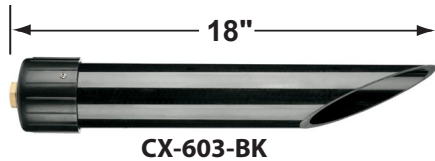

PRODUCT # : CL-807-F

Mounting Pedestals

- CX-601-BK 1" PVC Mounting Pedestal, 1/2" NPT, **Black**
- CX-601-VG 1" PVC Mounting Pedestal, 1/2" NPT, **Verde Green**
- CX-603-BK 3" PVC Mounting Pedestal, 1/2" NPT Female Brass Hub on top, **Black**
- CX-603-VG 3" PVC Mounting Pedestal, 1/2" NPT Female Brass Hub on top, **Verde Green**