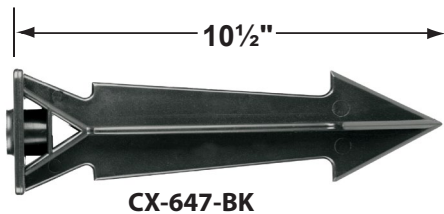

Ground Spikes

- CX-642-BK 8.5" ABS Spike, 1/2" NPT, **Black**
- CX-642-BZ 8.5" ABS Spike, 1/2" NPT, **Bronze**
- CX-643-BZ 8.5" ABS Spike, 1/2" NPT, **Bronze**