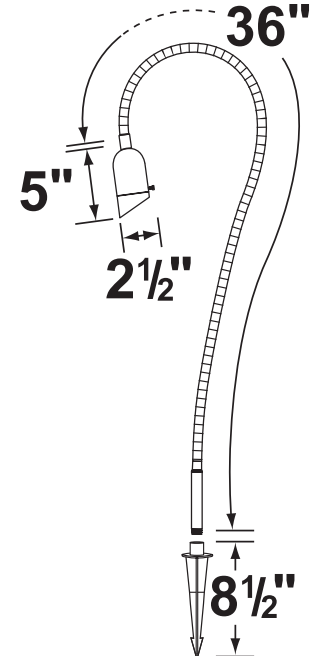

AVAILABLE LED LAMPS (Corona LED lamps have a five (5) year limited warranty against manufacturer's defects)

LAMP NUMBER	WATTS	BEAM		COLOR & TEMP.	RATED HOURS	HALOGEN EQUIVALENT
		SPREAD	LUMEN			
L-ED16-3W-SP	3.5	15° Spot	270	2700K	50,000	25 Watt
L-ED16-3W-FL	3.5	45° Flood	270	2700K	50,000	25 Watt
L-ED16-3W-WF	3.5	60° Wide Flood	270	2700K	50,000	25 Watt
L-ED16-5W-SP	5	15° Spot	350	2700K	50,000	40 Watt
L-ED16-5W-FL	5	45° Flood	350	2700K	50,000	40 Watt
L-ED16-5W-WF	5	60° Wide Flood	350	2700K	50,000	40 Watt
L-ED16-COB5W-SP	5	15° Spot	450	2700K	50,000	50 Watt
L-ED16-COB5W-FL	5	38° Flood	450	2700K	50,000	50 Watt
L-ED16-COB5W-WF	5	60° Wide Flood	450	2700K	50,000	50 Watt
L-ED16-COB5W-SP3K	5	15° Spot	470	3000K	50,000	50 Watt
L-ED16-COB5W-FL3K	5	38° Flood	470	3000K	50,000	50 Watt
L-ED16-COB5W-WF3K	5	60° Wide Flood	470	3000K	50,000	50 Watt

■ Single color MR-16 LED available in AMBER, BLUE, GREEN, PURPLE, RED and VIOLET

• When ordering LED lamp with a fixture your part number should follow the format below:

• **CL** - **product #** - **Length** - **lamp** - **wattage** - **lamp angle**
CL - 807-F-BK - 24 - L-ED16 - 5W - FL

Example: CL-807-F-BK-24-L-ED16-5W-FL

• Corona Lighting reserves the right to make any change and/or improvement to the design and construction of this fixture without further notification.

JOB INFORMATION

TYPE: _____ DATE: _____

JOB NAME & ADDRESS:

PRODUCT #:

TOTAL QUANTITY:

LAMP TYPE & WATTAGE:

TRANSFORMER:

CONTRACTOR:

SPECIFIER: