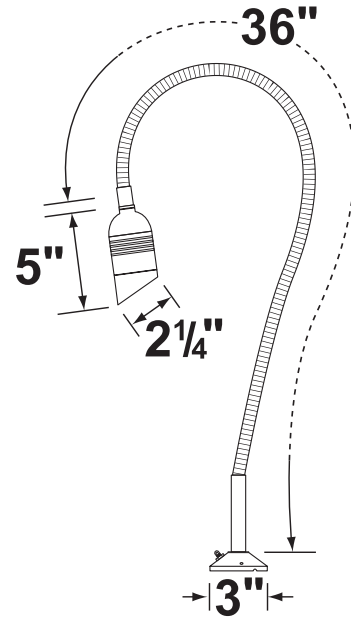

AVAILABLE LED LAMPS (Corona LED lamps have a five (5) year limited warranty against manufacturer's defects)

LAMP NUMBER	WATTS	BEAM		COLOR & TEMP.	RATED HOURS	HALOGEN EQUIVALENT
		SPREAD	LUMEN			
L-ED11-2.5W	2.5	38° FL	180	2700K	50,000	20 Watt

JOB INFORMATION

TYPE: _____ DATE: _____

JOB NAME & ADDRESS:

PRODUCT #:

TOTAL QUANTITY:

LAMP TYPE & WATTAGE:

TRANSFORMER:

CONTRACTOR:

SPECIFIER:

• If you are ordering LED lamps you should follow the format below:

• **CL** - **product #** - **Length** - **lamp** - **wattage**
CL - 802-D-BK - 36 - L-ED11 - 2.5W

Example: CL-802-D-BK-36-L-ED11-2.5W

• Corona Lighting reserves the right to make any change and/or improvement to the design and construction of this fixture without further notification.