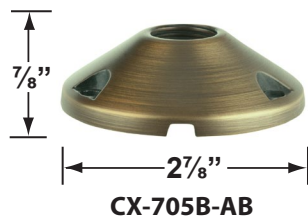

Mounting Canopies

- CX-705B-AB Brass Flat Canopy, ½" NPT, **Antique Bronze**
- CX-709B-AB Brass Raised Canopy, ½" NPT, **Antique Bronze**
- CX-718B-AB 5" Brass Canopy, 3-Hole ½" NPT, **Antique Bronze**