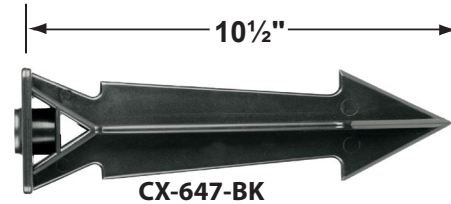

Ground Spikes

- CX-642-BK 8.5" ABS Spike, ½" NPT, **Black**
- CX-642-BZ 8.5" ABS Spike, ½" NPT, **Bronze**
- CX-643-BZ 8.5" ABS Spike, ½" NPT, **Bronze**

- CX-646-BK 8" ABS Spike, ½" NPT, **Black**
- CX-646-BR 8" ABS Spike, ½" NPT, **Natural Brass**
- CX-646-SS 8" ABS Spike, ½" NPT, **Stainless Steel**
- CX-647-BK 10.5" Heavy Duty ABS Spike, ½" NPT, **Black**

Mounting Risers

- CX-682B-AB 6" Brass Riser, ½" NPT Male/Female, **Antique Bronze**
- CX-683B-AB 12" Brass Riser, ½" NPT Male/Female, **Antique Bronze**
- CX-684B-AB 18" Brass Riser, ½" NPT Male/Female, **Antique Bronze**
- CX-685B-AB 24" Brass Riser, ½" NPT Male/Female, **Antique Bronze**