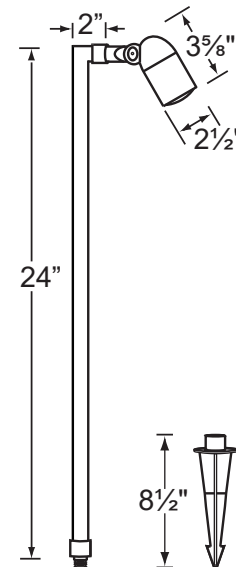

AVAILABLE LED LAMPS (Corona LED lamps have a five (5) year limited warranty against manufacturer's defects)

LAMP NUMBER	WATTS	BEAM		COLOR & TEMP.	RATED HOURS	HALOGEN EQUIVALENT
		SPREAD	LUMEN			
L-ED16-3W-SP	3.5	15° Spot	270	2700K	50,000	25 Watt
L-ED16-3W-FL	3.5	45° Flood	270	2700K	50,000	25 Watt
L-ED16-3W-WF	3.5	60° Wide Flood	270	2700K	50,000	25 Watt
L-ED16-5W-SP	5	15° Spot	350	2700K	50,000	40 Watt
L-ED16-5W-FL	5	45° Flood	350	2700K	50,000	40 Watt
L-ED16-5W-WF	5	60° Wide Flood	350	2700K	50,000	40 Watt
L-ED16-COB5W-SP	5	15° Spot	450	2700K	50,000	50 Watt
L-ED16-COB5W-FL	5	38° Flood	450	2700K	50,000	50 Watt
L-ED16-COB5W-WF	5	60° Wide Flood	450	2700K	50,000	50 Watt
L-ED16-COB5W-SP3K	5	15° Spot	470	3000K	50,000	50 Watt
L-ED16-COB5W-FL3K	5	38° Flood	470	3000K	50,000	50 Watt
L-ED16-COB5W-WF3K	5	60° Wide Flood	470	3000K	50,000	50 Watt

■ Single color MR-16 LED available in AMBER, BLUE, GREEN, PURPLE, RED and VIOLET

JOB INFORMATION

TYPE: _____ DATE: _____

JOB NAME & ADDRESS: _____

PRODUCT #: _____

TOTAL QUANTITY: _____

LAMP TYPE & WATTAGE: _____

TRANSFORMER: _____

CONTRACTOR: _____

SPECIFIER: _____

• When ordering LED lamp with a fixture your part number should follow the format below:

• **CL** - **product #** - **Length** - **lamp** - **wattage** - **lamp angle**

CL - 745B-AB - 18 - L-ED16 - 5W - FL

Example: CL-745B-AB-18-L-ED16-5W-FL

• Corona Lighting reserves the right to make any change and/or improvement to the design and construction of this fixture without further notification.