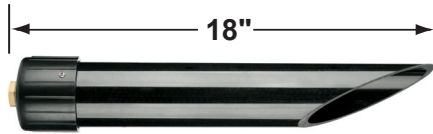

PRODUCT # : CL-745B-AB

•Path Lights

•Solid Brass

Mounting Pedestals

- CX-601-BK 1" PVC Mounting Pedestal, ½" NPT, **Black**
- CX-601-VG 1" PVC Mounting Pedestal, ½" NPT, **Verde Green**
- CX-603-BK 3" PVC Mounting Pedestal, ½" NPT Female Brass Hub on top, **Black**
- CX-603-VG 3" PVC Mounting Pedestal, ½" NPT Female Brass Hub on top, **Verde Green**