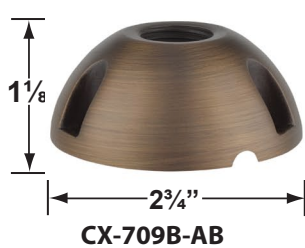

Mounting Canopies

- CX-705B-AB Brass Flat Canopy, ½" NPT, **Antique Bronze**
- CX-709B-AB Brass Raised Canopy, ½" NPT, **Antique Bronze**
- CX-718B-AB 5" Brass Canopy, 3-Hole ½" NPT, **Antique Bronze**