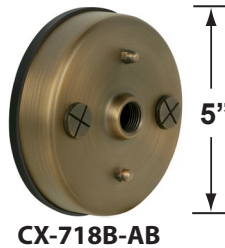

Mounting Canopies

- CX-705B-AB Brass Flat Canopy, ½" NPT, **Antique Bronze**
- CX-709B-AB Brass Raised Canopy, ½" NPT, **Antique Bronze**
- CX-718B-AB 5" Brass Canopy, 3-Hole ½" NPT, **Antique Bronze**